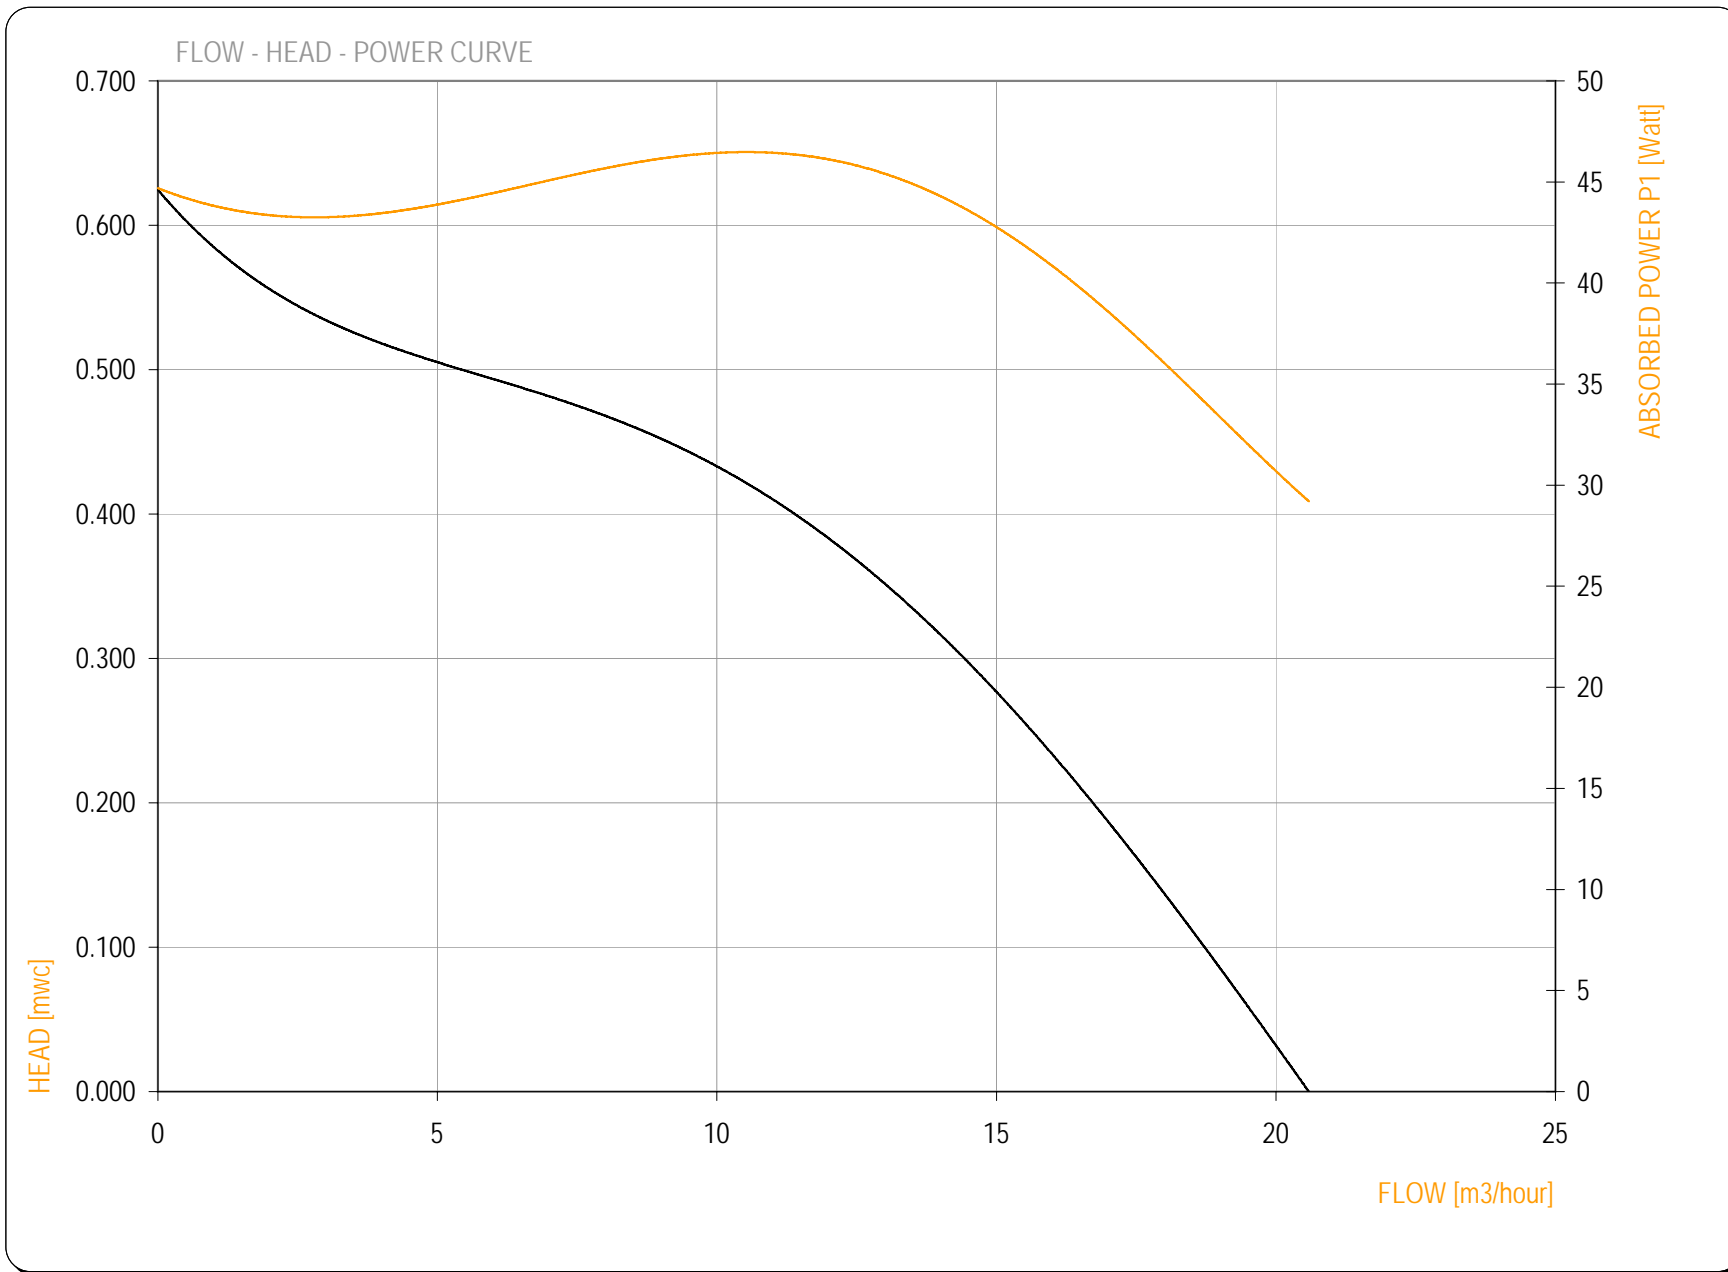

Speed 750 rpm

PUMPDATA

- Power Curve
- Capacity Curve