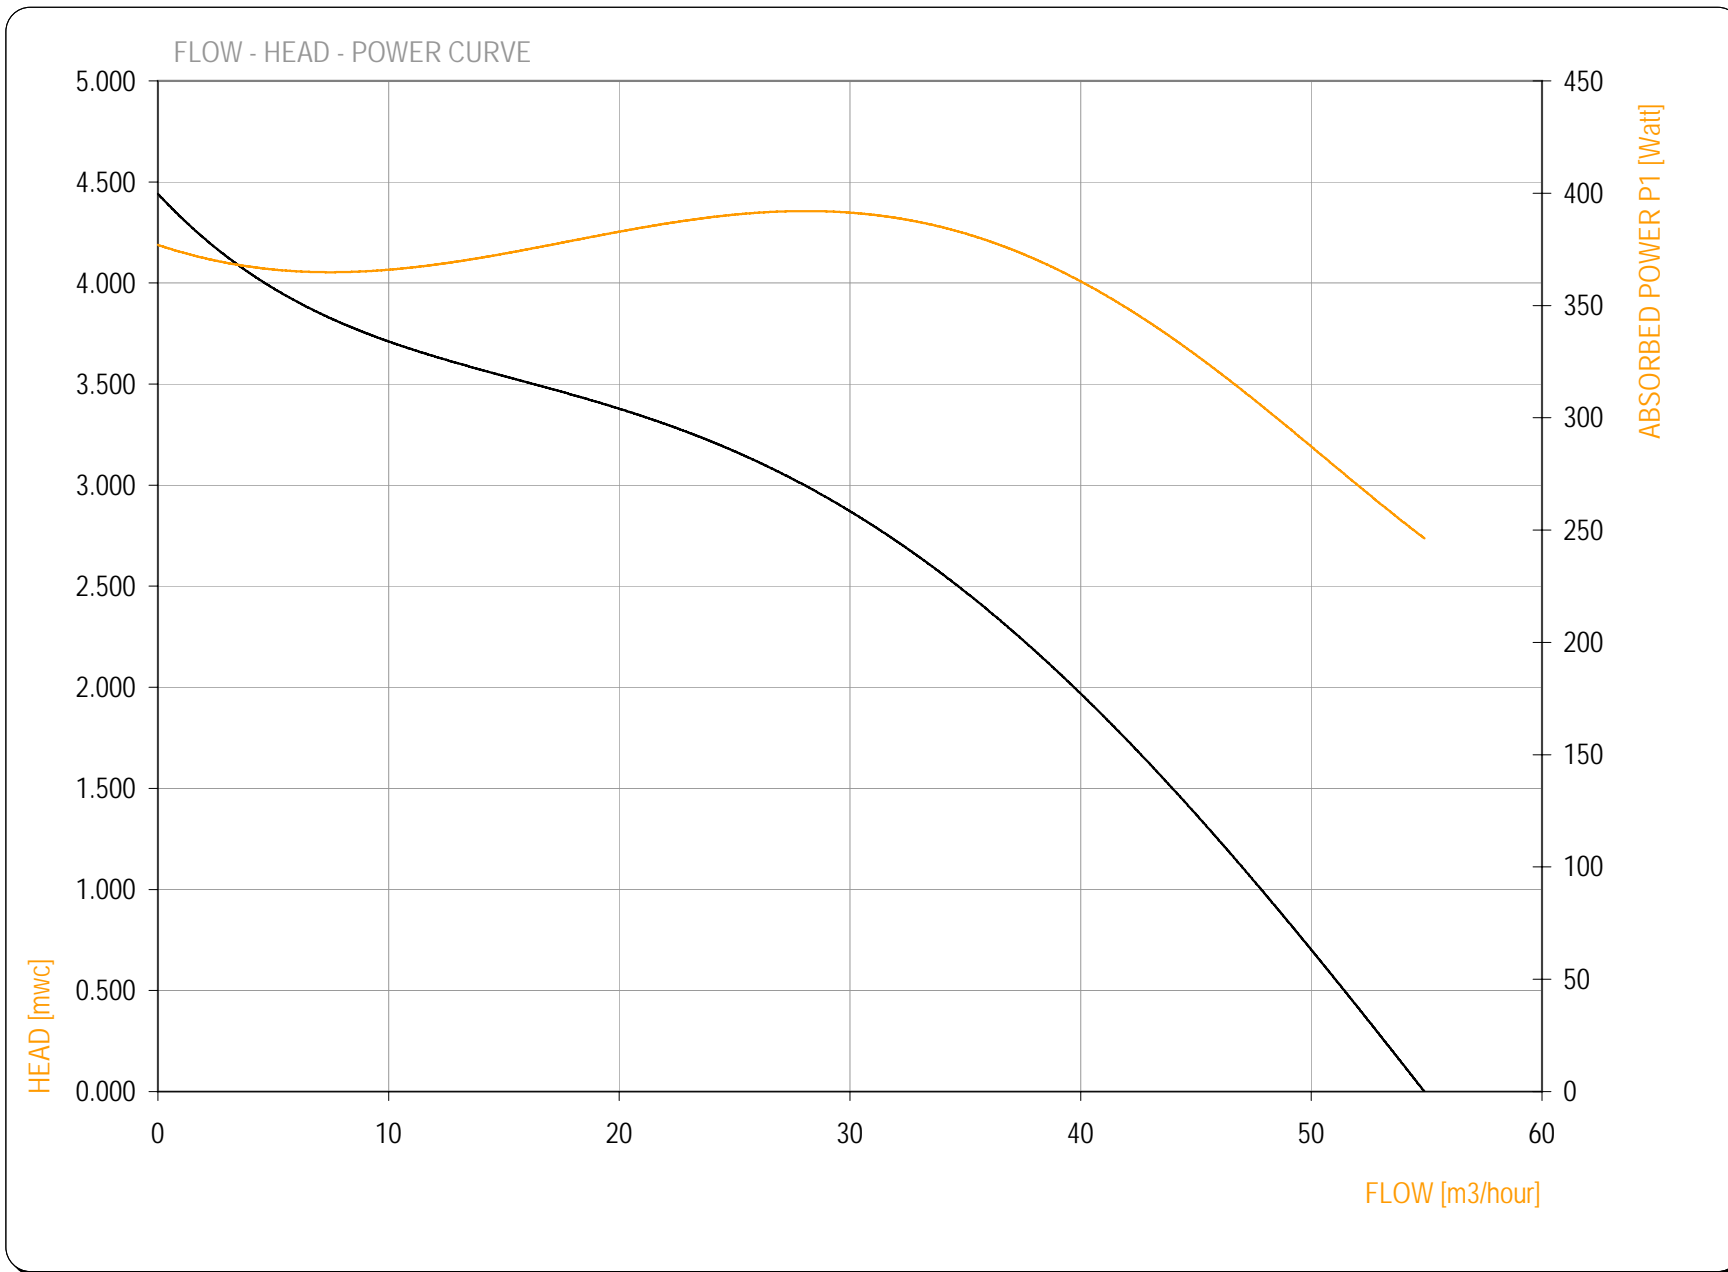

Speed **2000** rpm

PUMPDATA

- Power Curve
- Capacity Curve