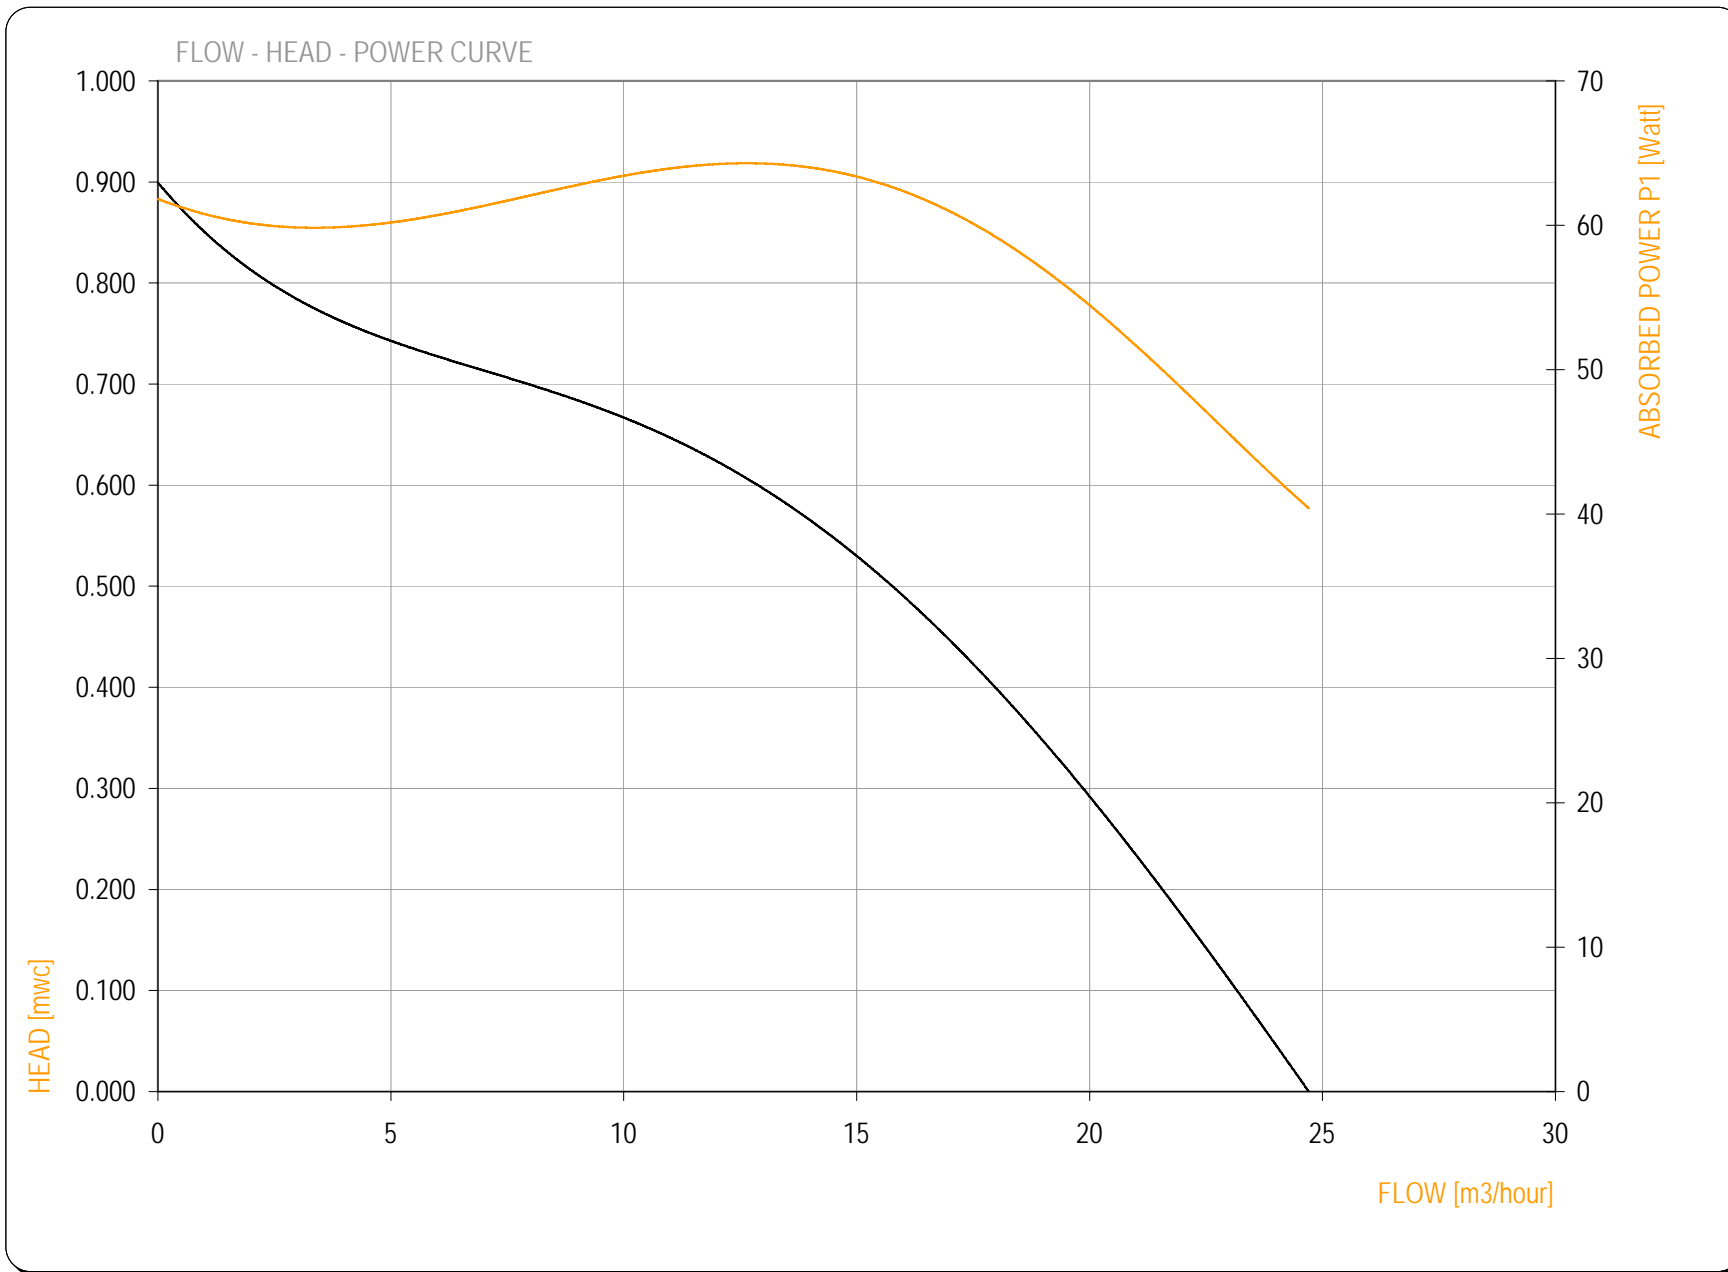

Speed 900 rpm

PUMPDATA

- Power Curve
- Capacity Curve