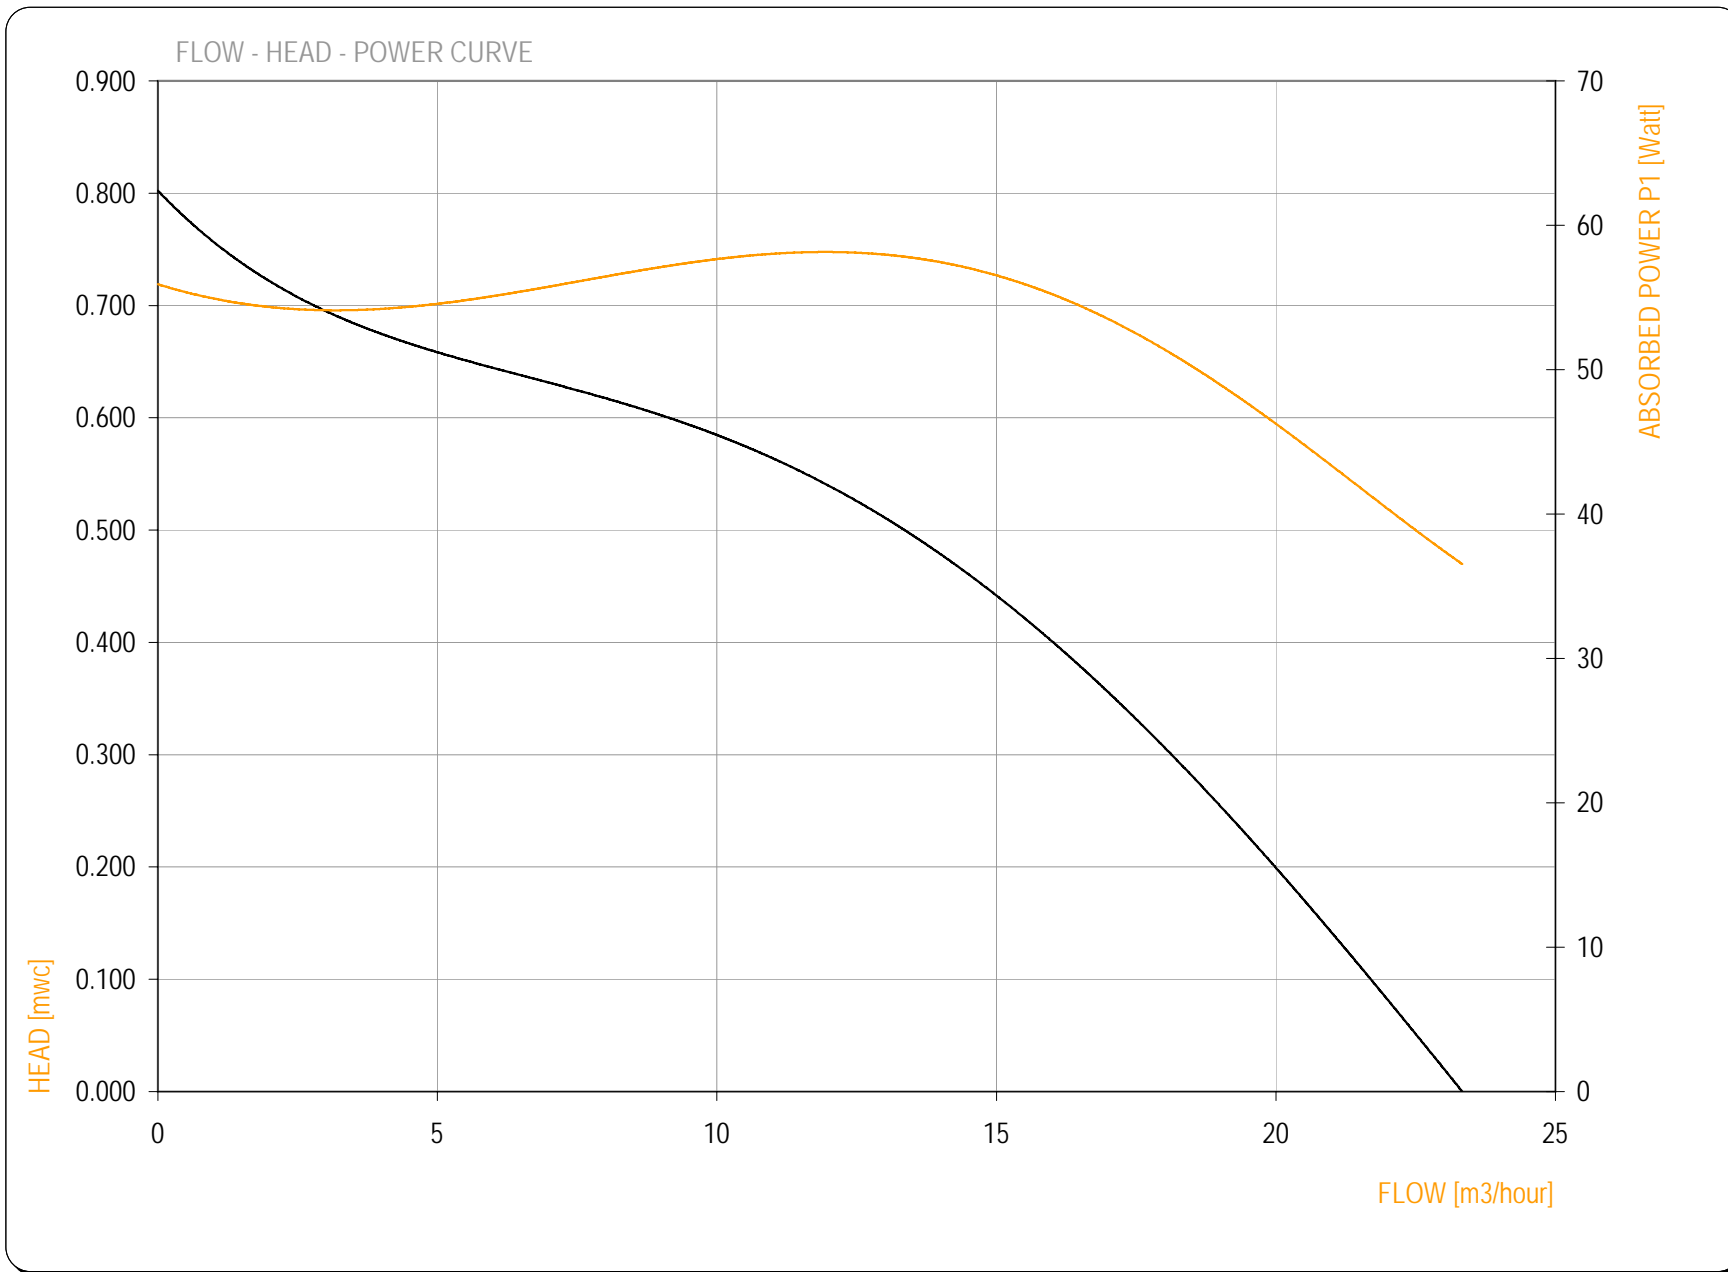

Speed **850** rpm

PUMPDATA

- Power Curve
- Capacity Curve