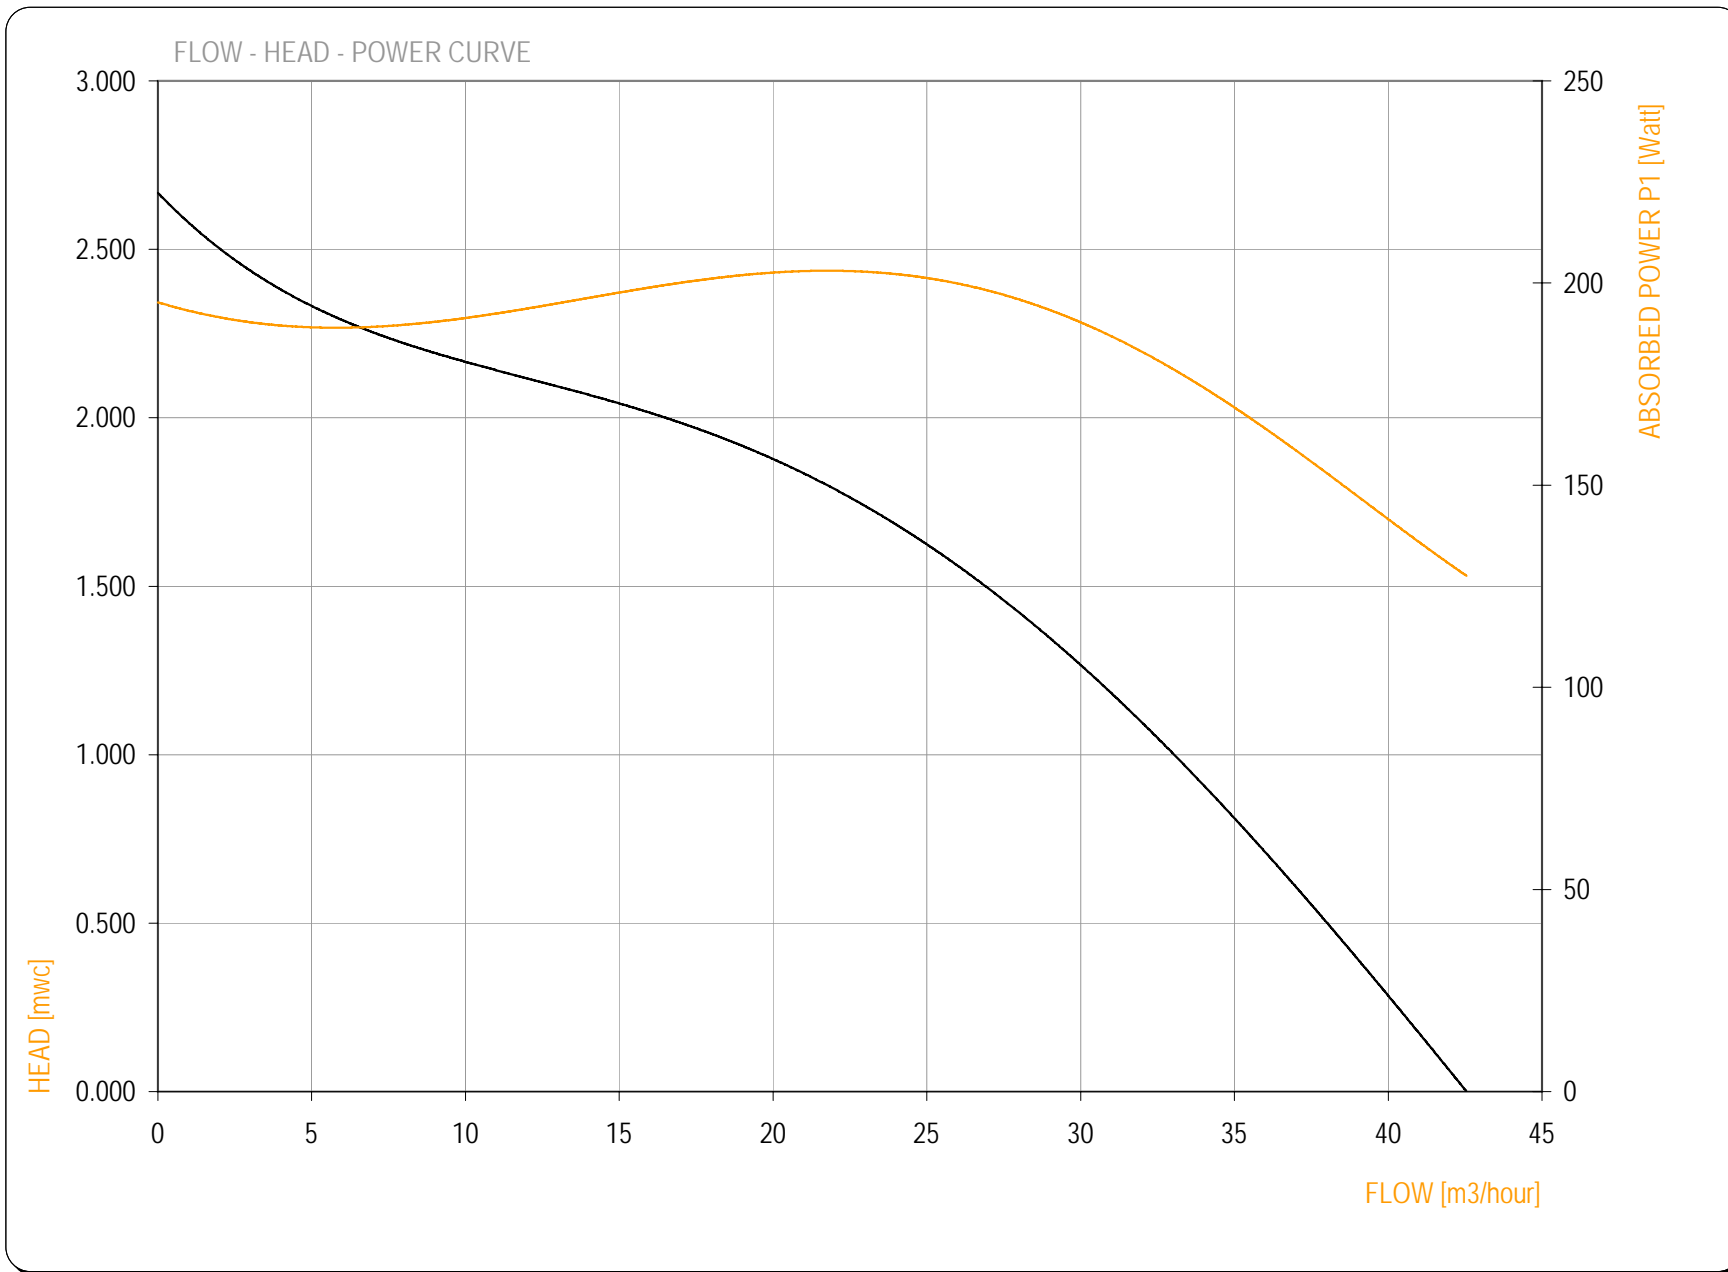

Speed **1550** rpm

PUMPDATA

- Power Curve
- Capacity Curve