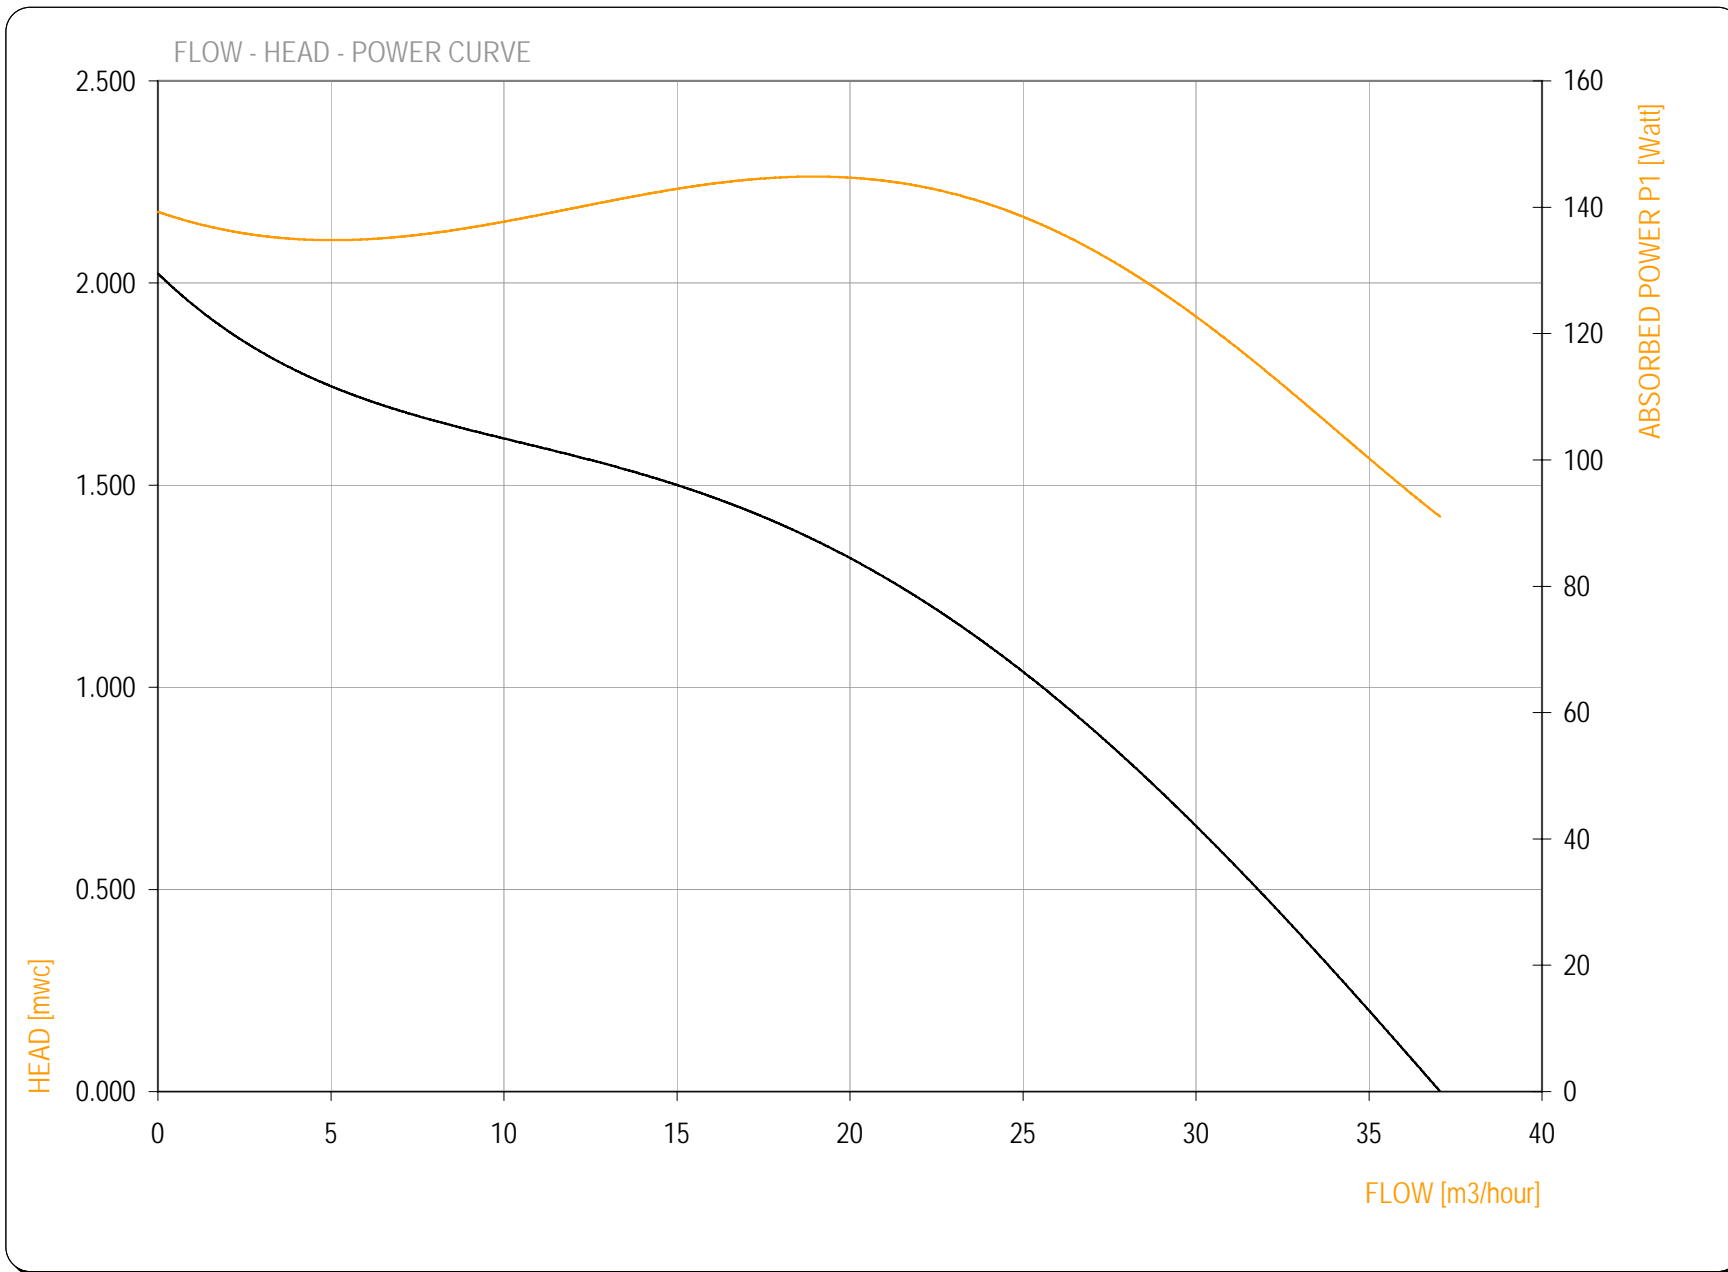

Speed **1350** rpm

PUMPDATA

- Power Curve
- Capacity Curve