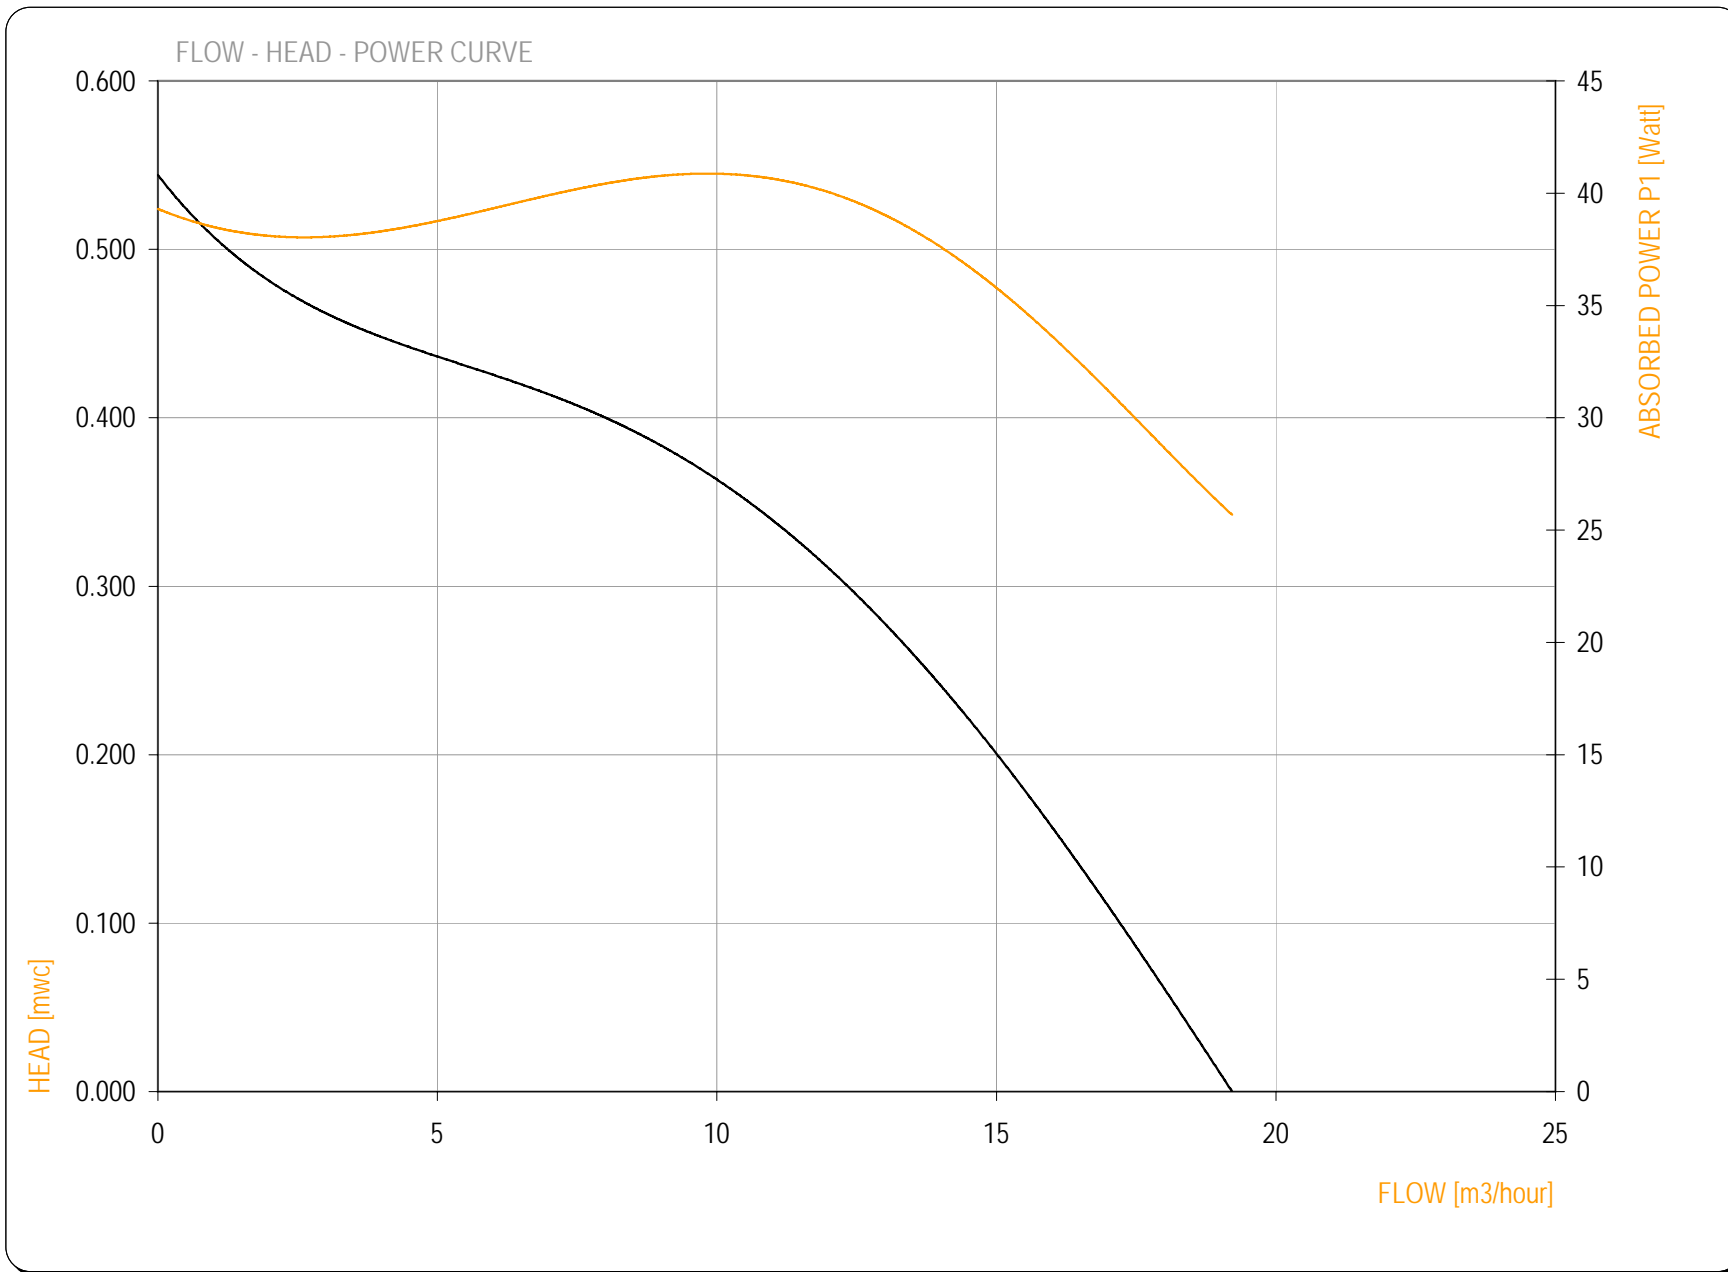

Speed 700 rpm

PUMPDATA

- Power Curve
- Capacity Curve