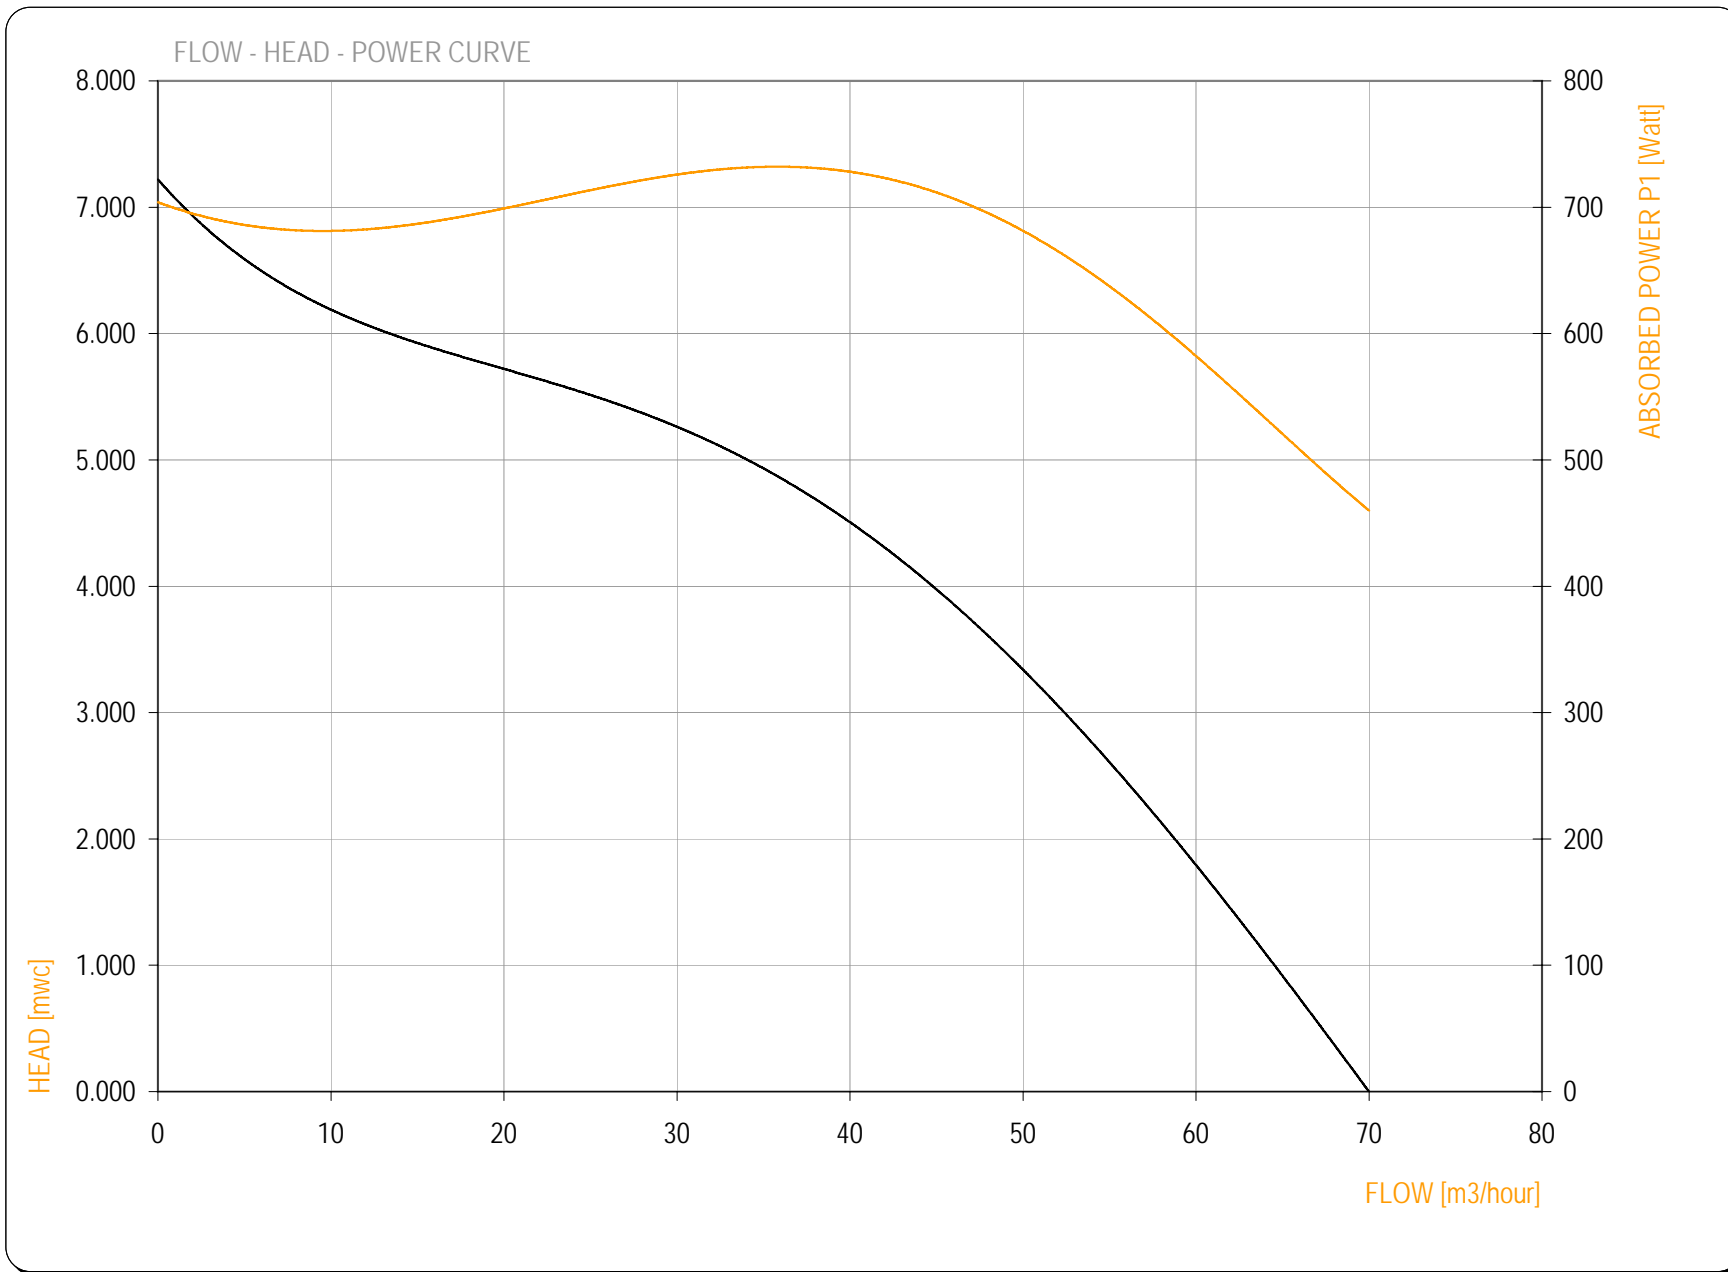

Speed 2400 rpm

PUMPDATA

- Power Curve
- Capacity Curve

AIR AQUA - SPECIALIST IN AIR / WATER QUALITY PRODUCTS
 ACHTHOEVENWEG 8c - 7551 SK - STAPHORST - THE NETHERLANDS
 T +31 (0) 522 468 963 - F +31 (0) 522 468 944 - info@air-aqua.nl

Speed 2450 rpm

PUMPDATA

- Power Curve
- Capacity Curve

AIR AQUA - SPECIALIST IN AIR / WATER QUALITY PRODUCTS
 ACHTHOEVENWEG 8c - 7551 SK - STAPHORST - THE NETHERLANDS
 T +31 (0) 522 468 963 - F +31 (0) 522 468 944 - info@air-aqua.nl

Speed 2500 rpm

PUMPDATA

- Power Curve
- Capacity Curve

AIR AQUA - SPECIALIST IN AIR / WATER QUALITY PRODUCTS
 ACHTHOEVENWEG 8c - 7551 SK - STAPHORST - THE NETHERLANDS
 T +31 (0) 522 468 963 - F +31 (0) 522 468 944 - info@air-aqua.nl