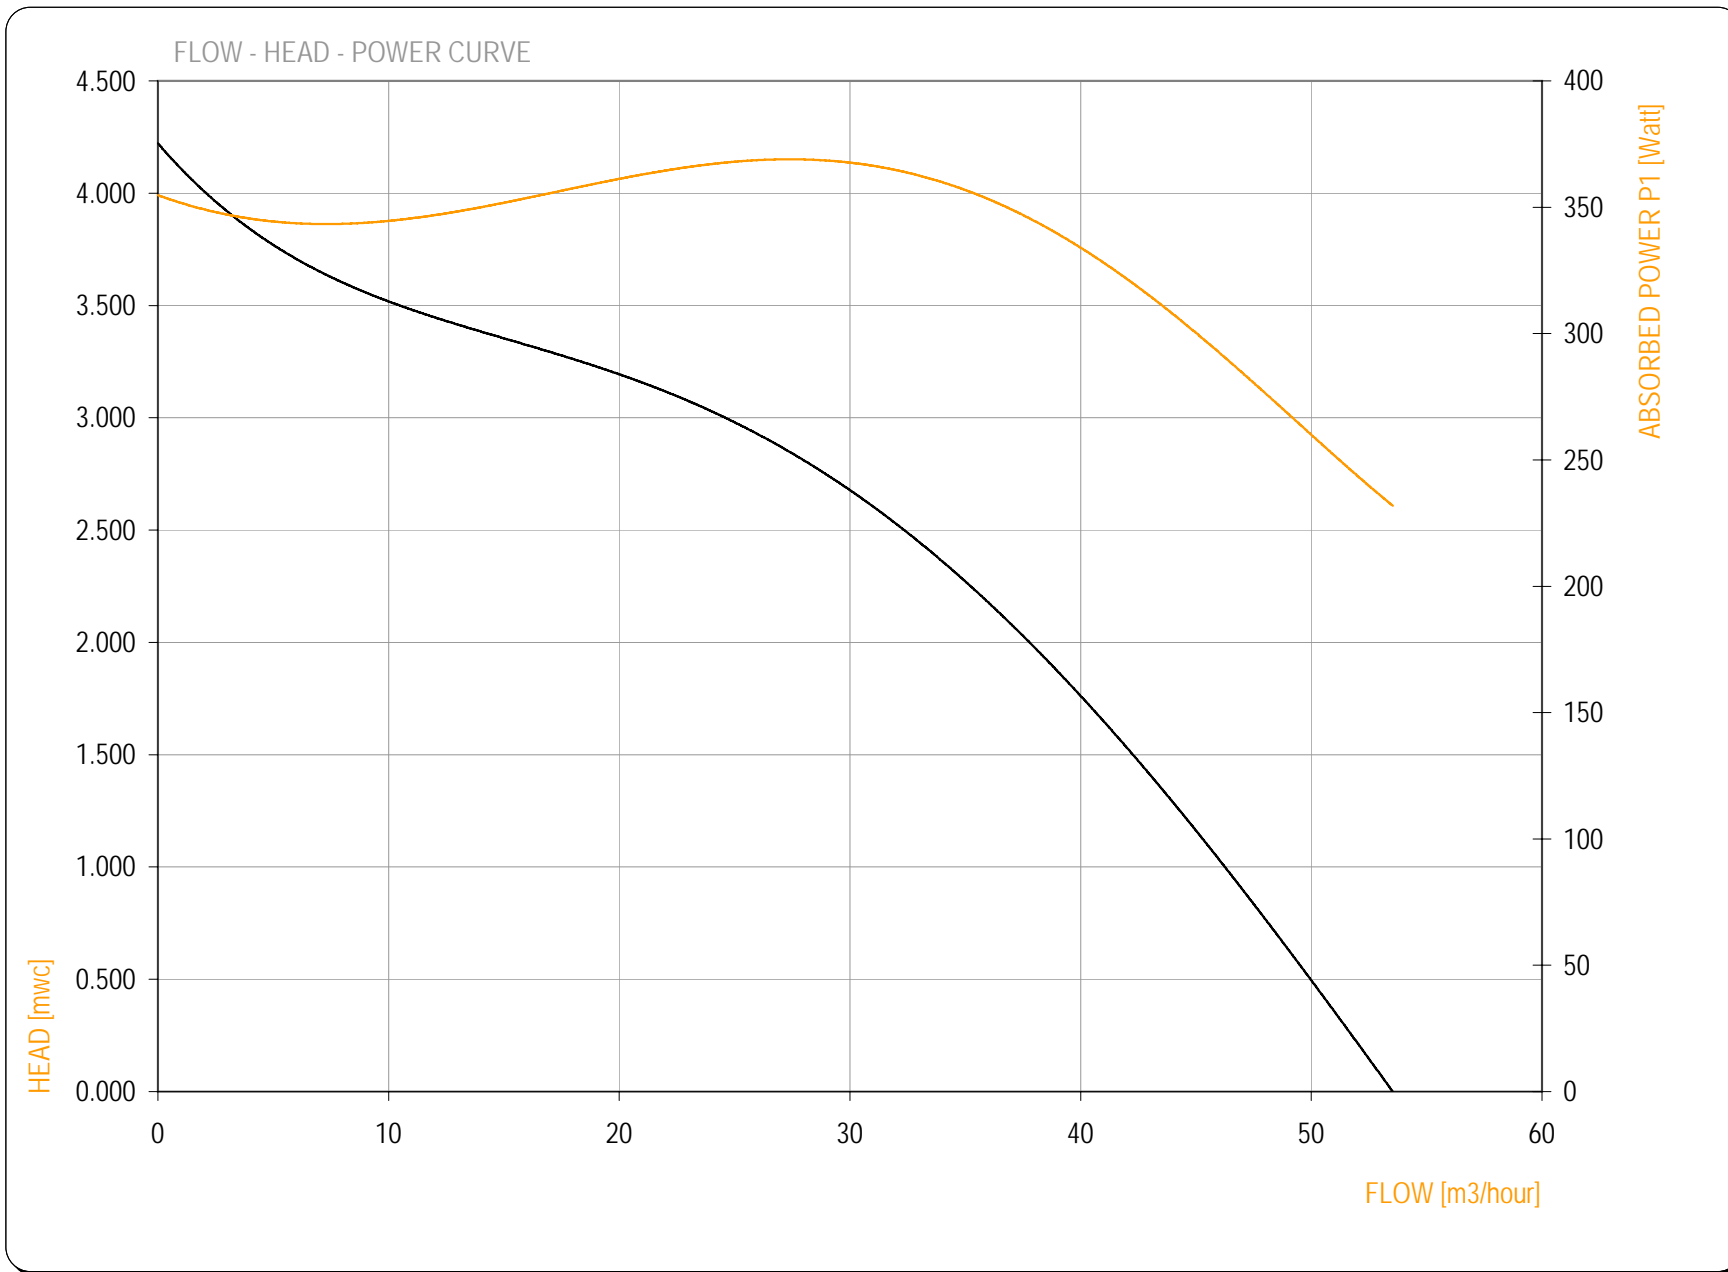

Speed **1950** rpm

PUMPDATA

- Power Curve
- Capacity Curve