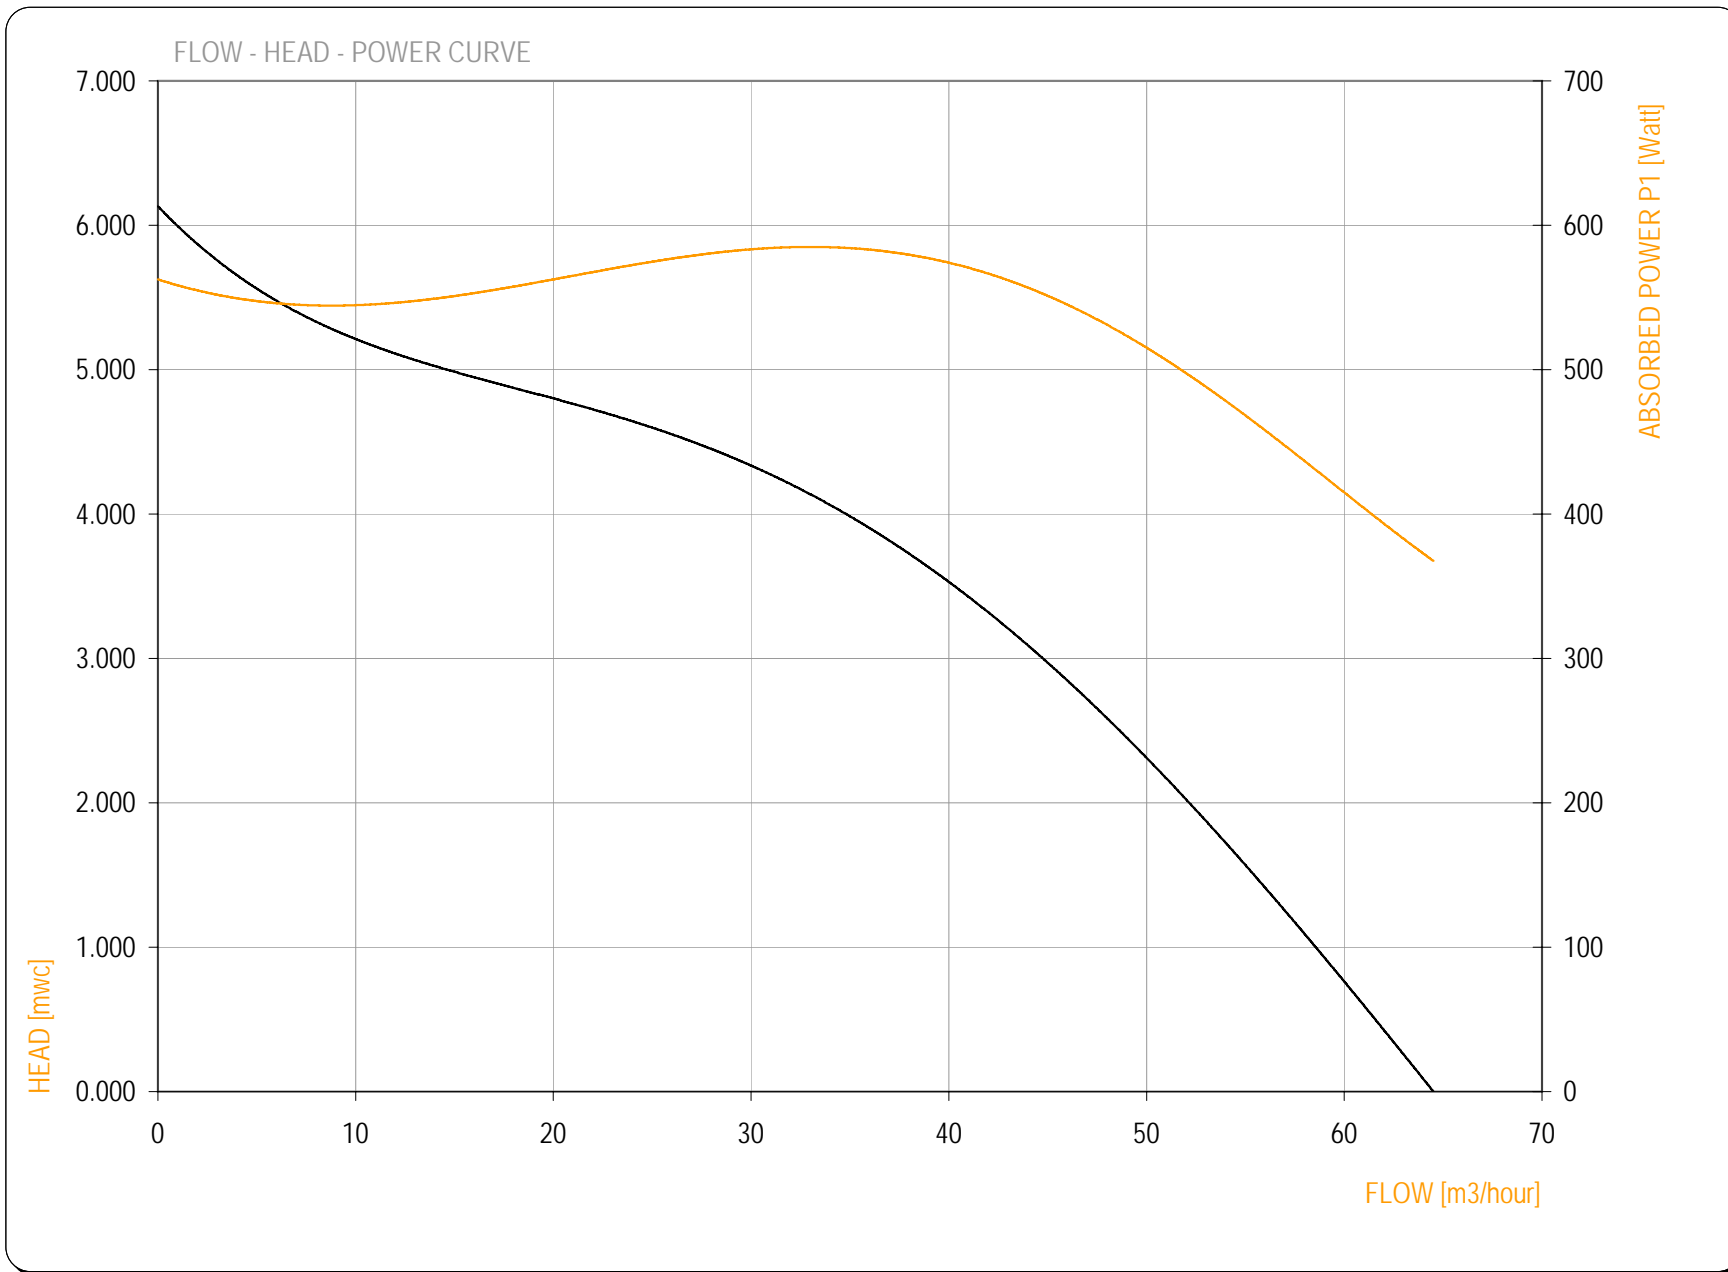

Speed 2200 rpm

PUMPDATA

- Power Curve
- Capacity Curve

AIR AQUA - SPECIALIST IN AIR / WATER QUALITY PRODUCTS
 ACHTHOEVENWEG 8c - 7551 SK - STAPHORST - THE NETHERLANDS
 T +31 (0) 522 468 963 - F +31 (0) 522 468 944 - info@air-aqua.nl

Speed 2250 rpm

PUMPDATA

- Power Curve
- Capacity Curve

AIR AQUA - SPECIALIST IN AIR / WATER QUALITY PRODUCTS
 ACHTHOEVENWEG 8c - 7551 SK - STAPHORST - THE NETHERLANDS
 T +31 (0) 522 468 963 - F +31 (0) 522 468 944 - info@air-aqua.nl

Speed 2300 rpm

PUMPDATA

- Power Curve
- Capacity Curve

AIR AQUA - SPECIALIST IN AIR / WATER QUALITY PRODUCTS
 ACHTHOEVENWEG 8c - 7551 SK - STAPHORST - THE NETHERLANDS
 T +31 (0) 522 468 963 - F +31 (0) 522 468 944 - info@air-aqua.nl