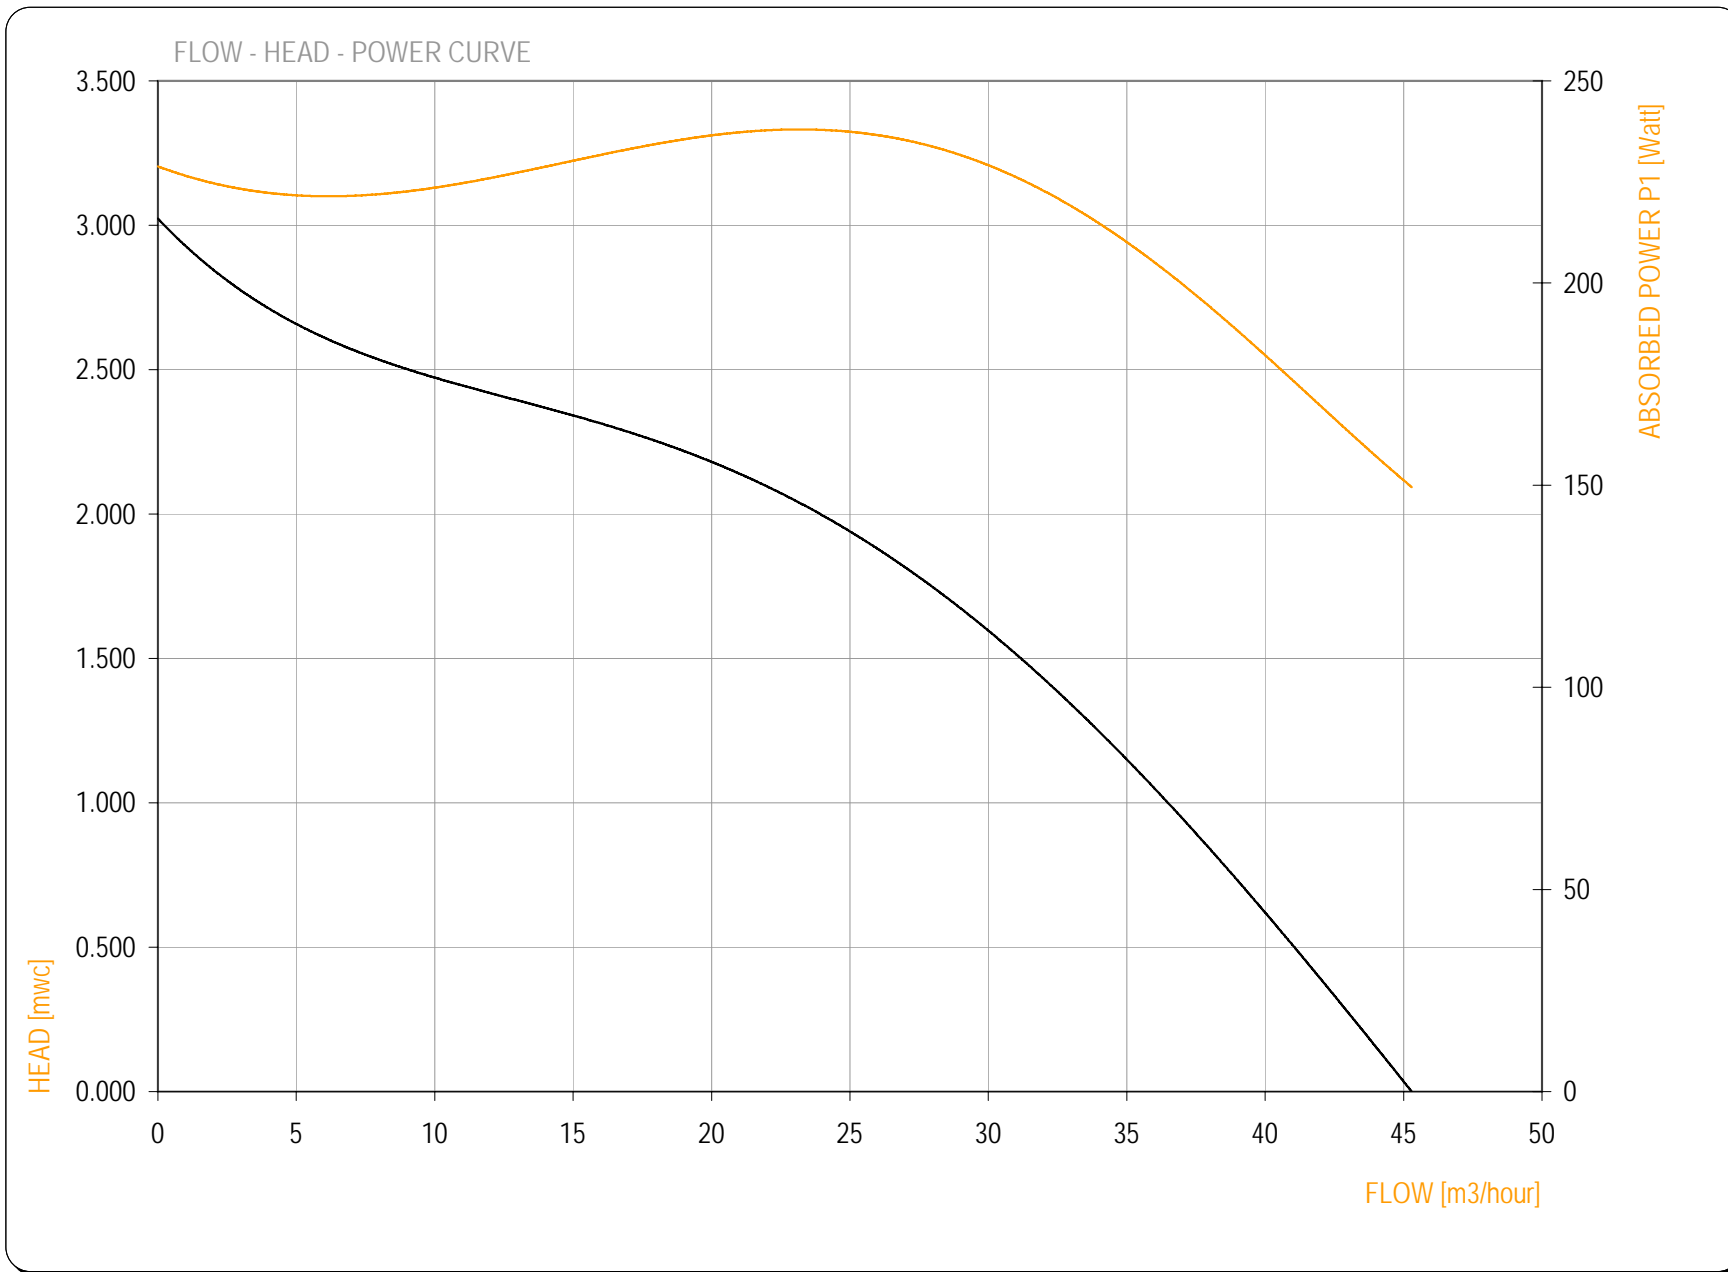

Speed 1650 rpm

PUMPDATA

- Power Curve
- Capacity Curve