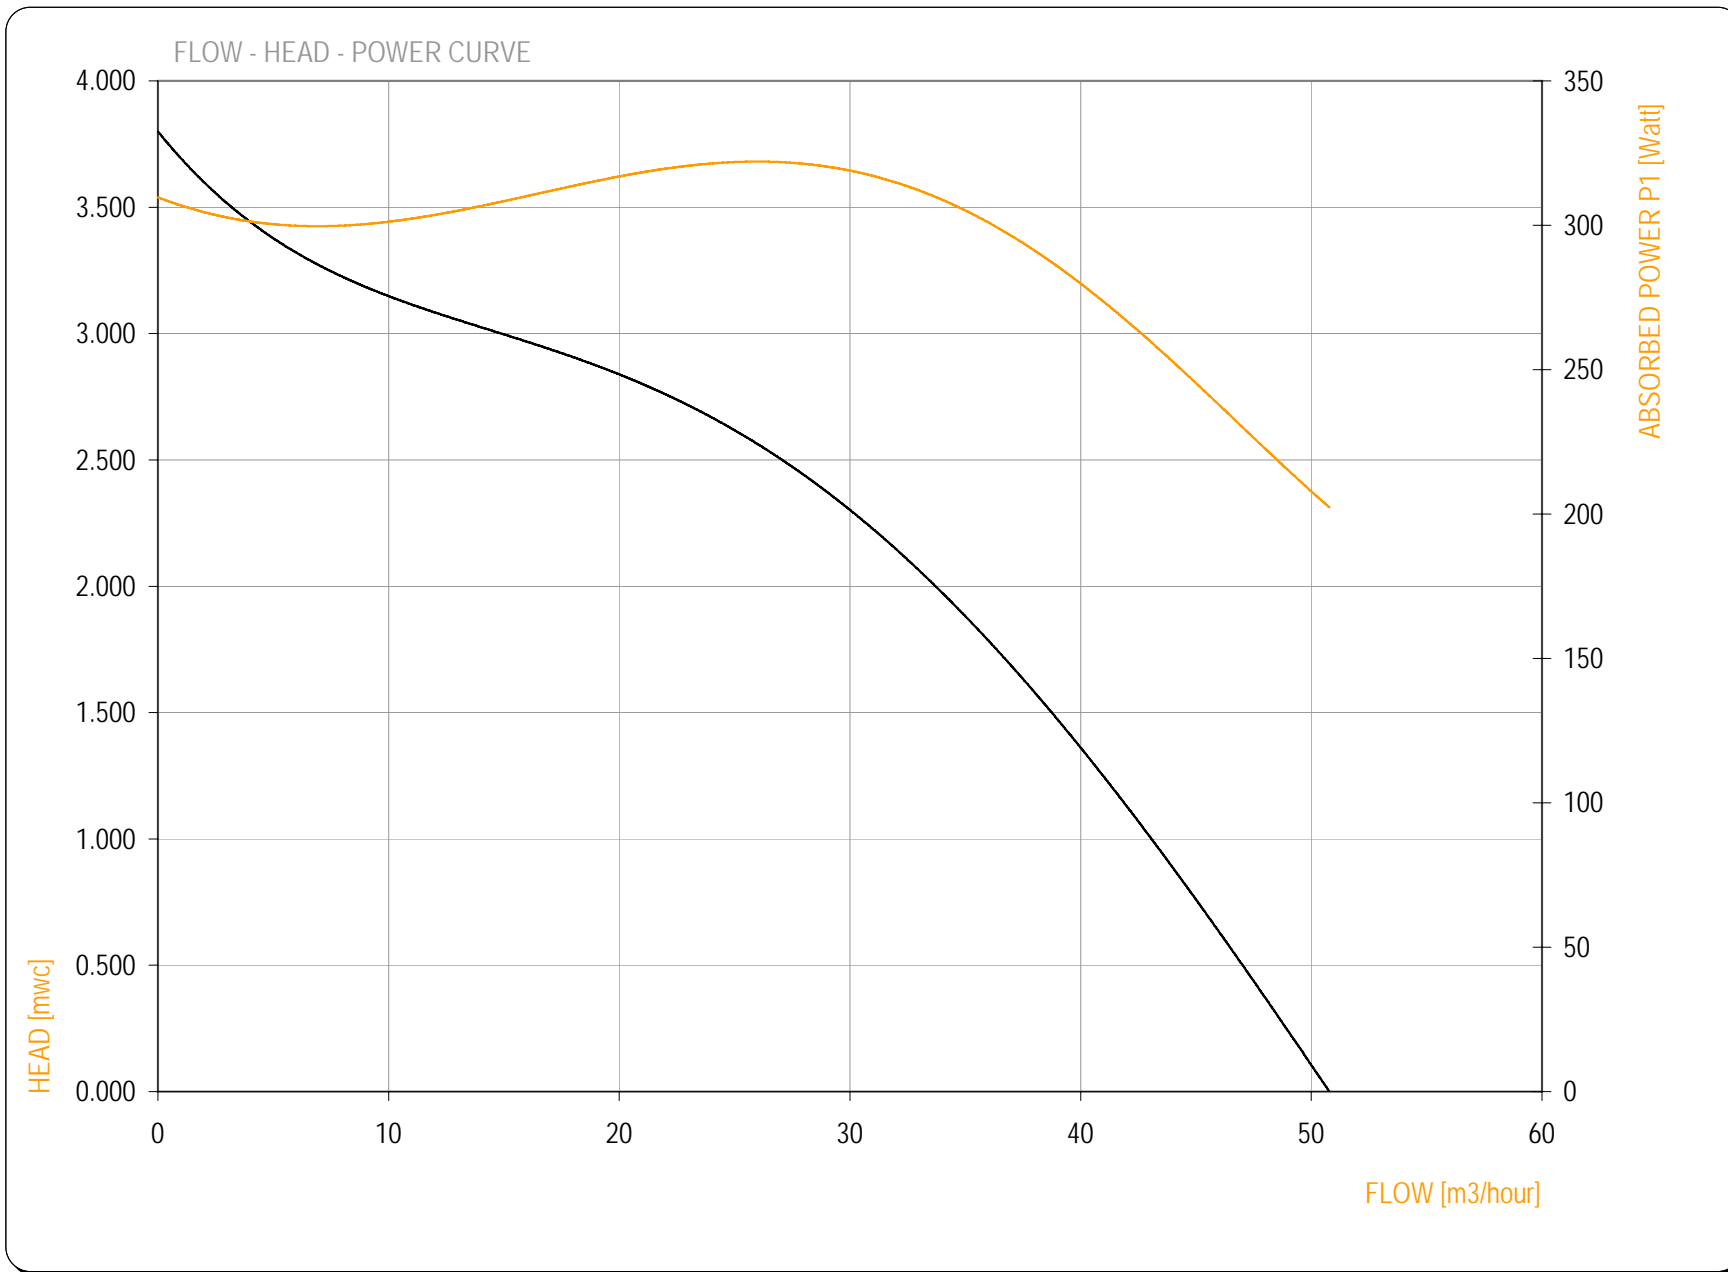

Speed **1850** rpm

PUMPDATA

- Power Curve
- Capacity Curve