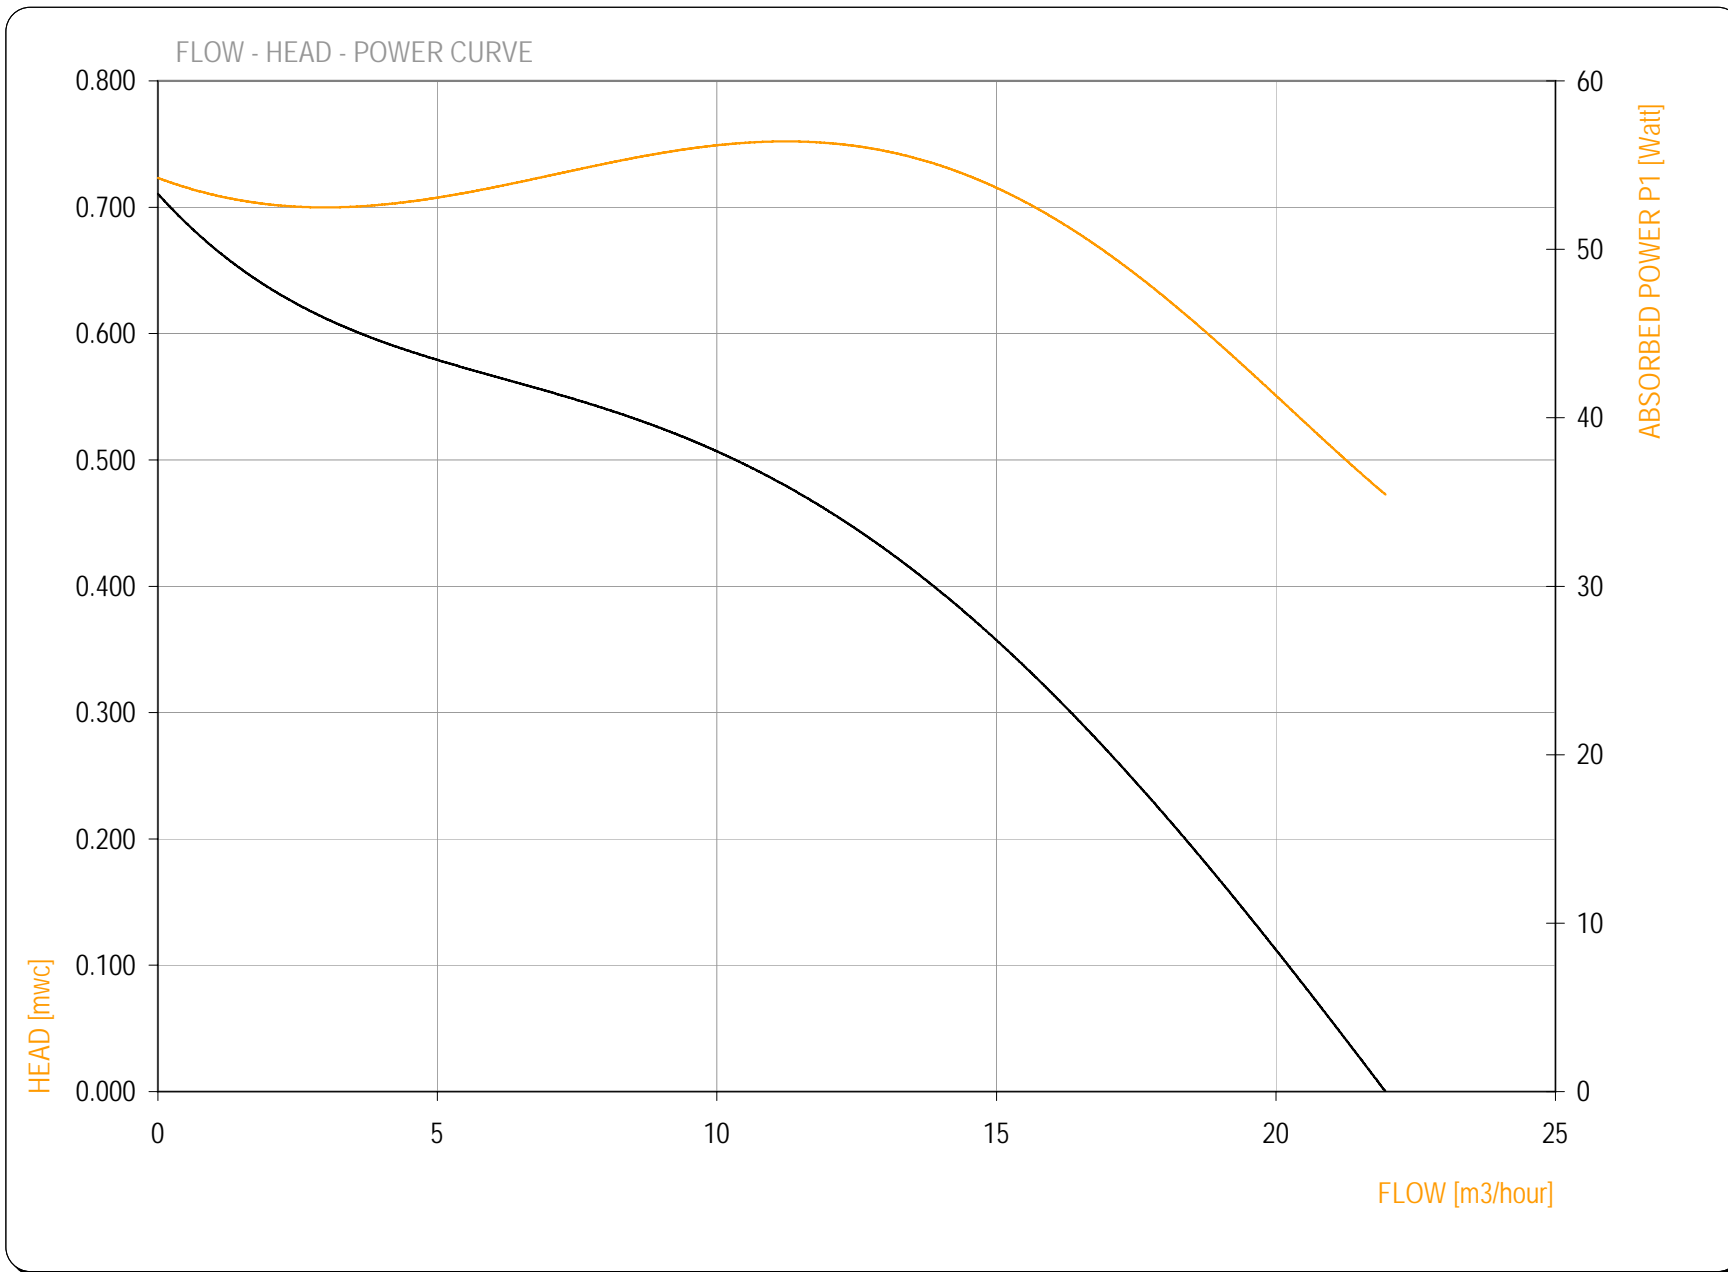

Speed 800 rpm

PUMPDATA

- Power Curve
- Capacity Curve