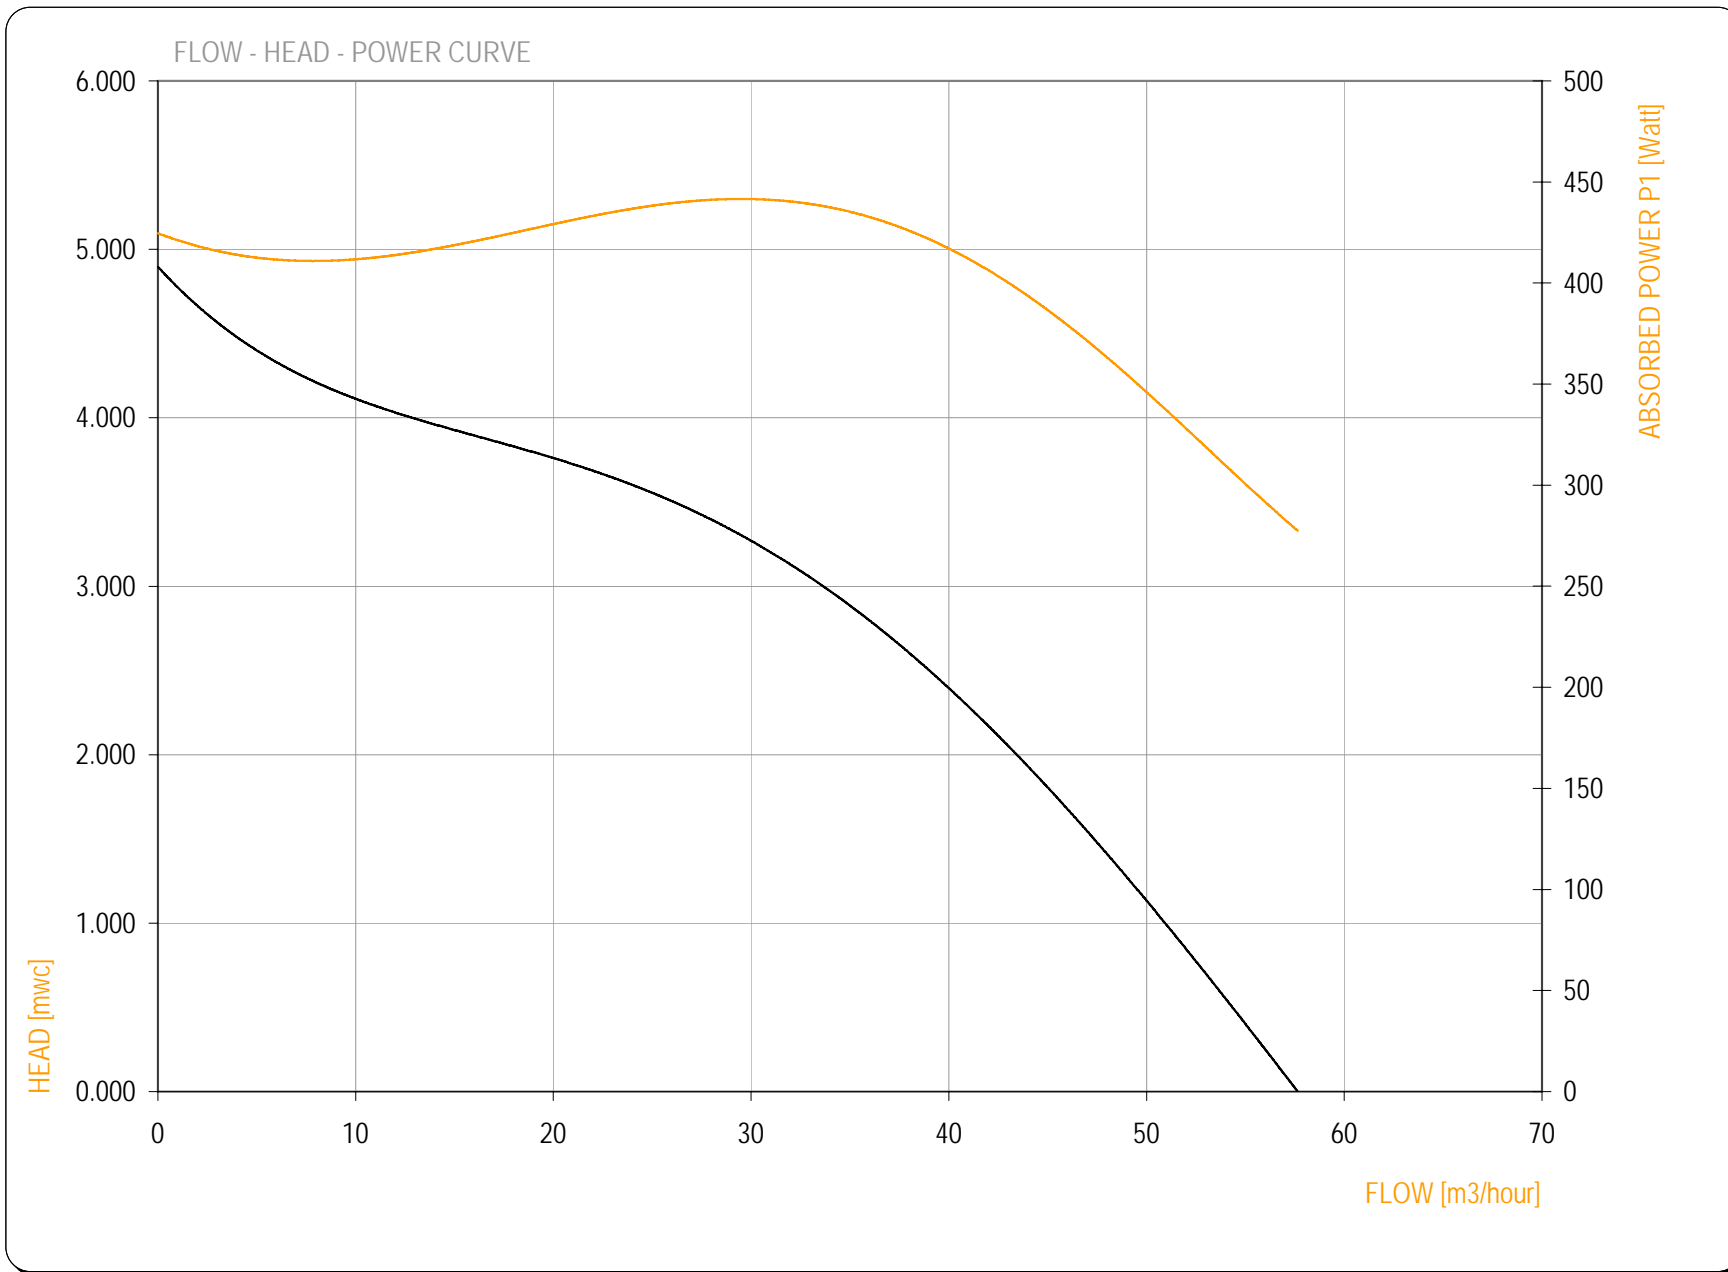

Speed **2100** rpm

PUMPDATA

— Power Curve
— Capacity Curve