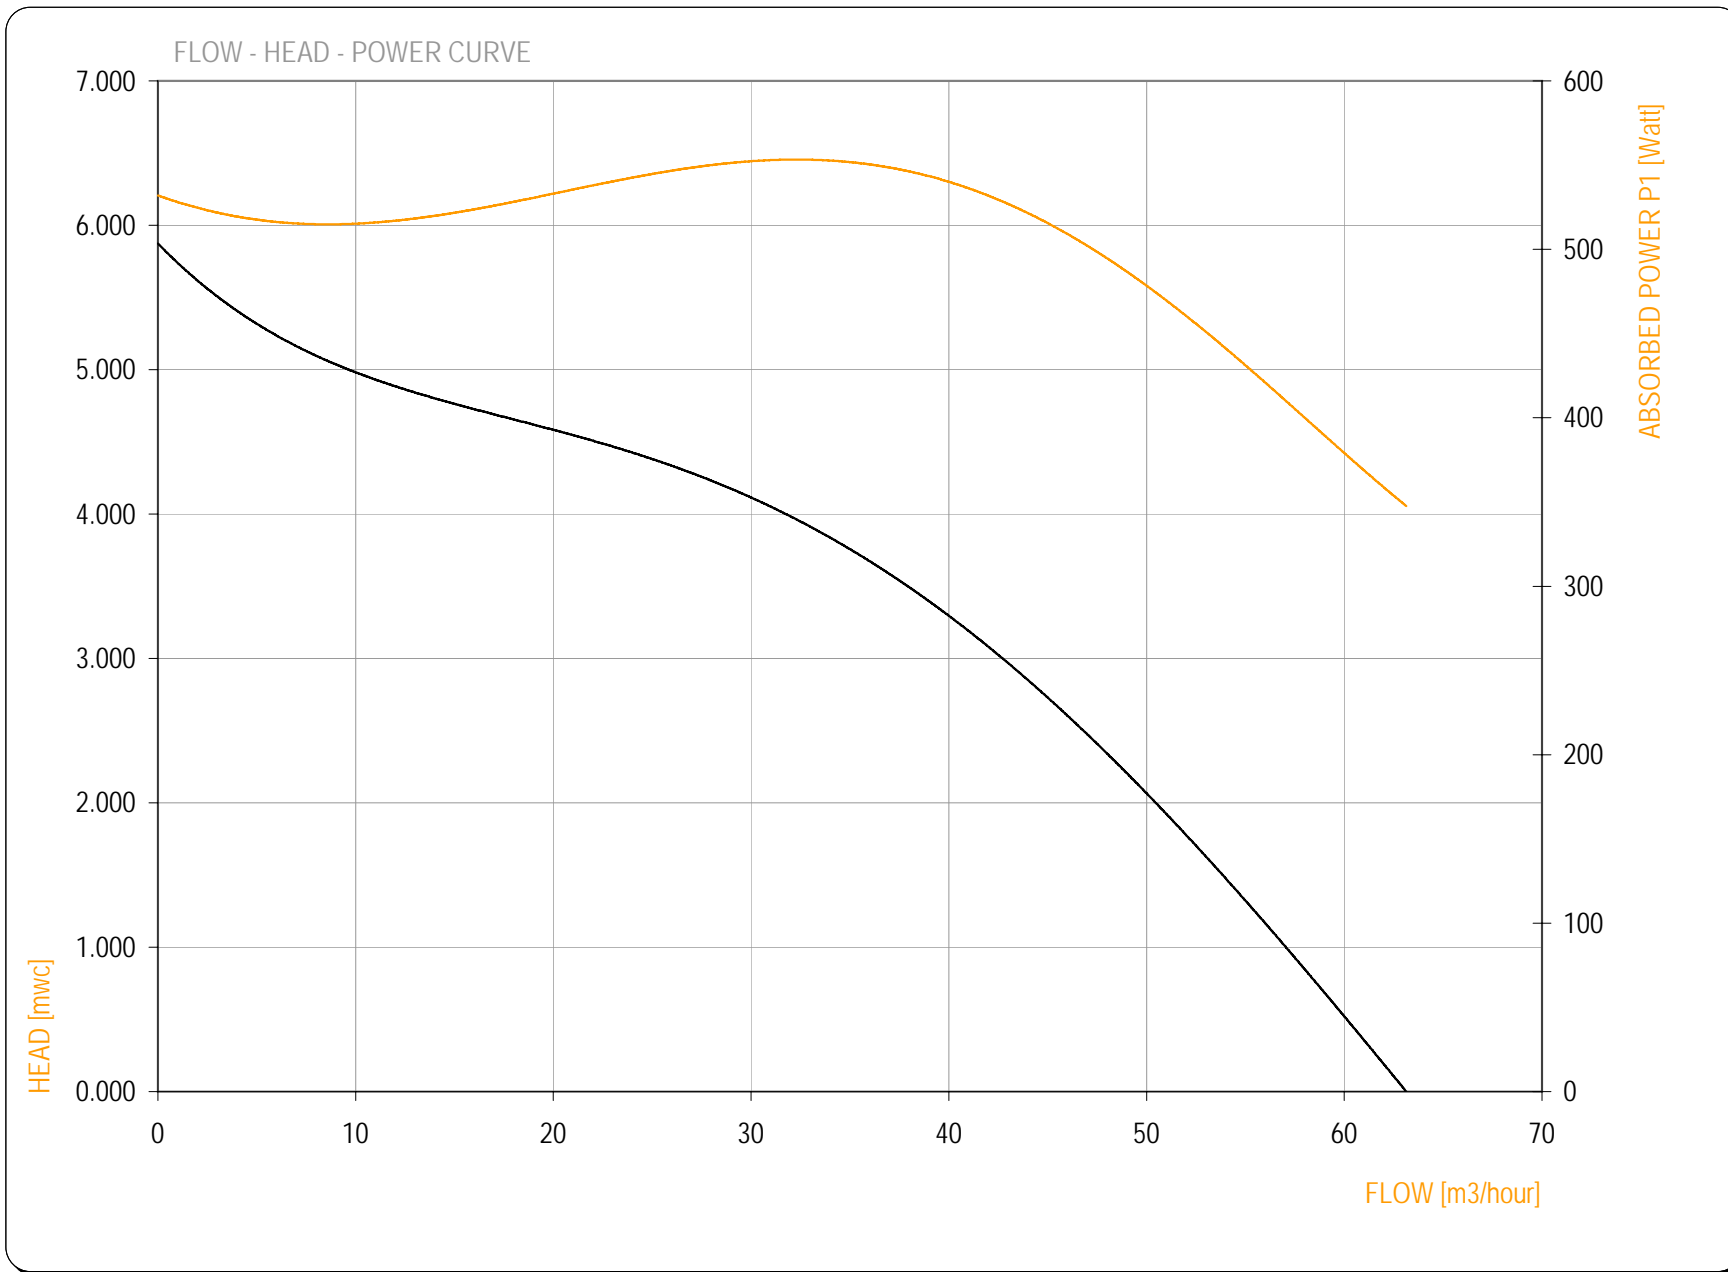

Speed **2150** rpm

PUMPDATA

— Power Curve
 — Capacity Curve

AIR AQUA - SPECIALIST IN AIR / WATER QUALITY PRODUCTS
 ACHTHOEVENWEG 8c - 7551 SK - STAPHORST - THE NETHERLANDS
 T +31 (0) 522 468 963 - F +31 (0) 522 468 944 - info@air-aqua.nl

Speed 2200 rpm

PUMPDATA

- Power Curve
- Capacity Curve

AIR AQUA - SPECIALIST IN AIR / WATER QUALITY PRODUCTS
 ACHTHOEVENWEG 8c - 7551 SK - STAPHORST - THE NETHERLANDS
 T +31 (0) 522 468 963 - F +31 (0) 522 468 944 - info@air-aqua.nl

Speed 2250 rpm

PUMPDATA

- Power Curve
- Capacity Curve

AIR AQUA - SPECIALIST IN AIR / WATER QUALITY PRODUCTS
 ACHTHOEVENWEG 8c - 7551 SK - STAPHORST - THE NETHERLANDS
 T +31 (0) 522 468 963 - F +31 (0) 522 468 944 - info@air-aqua.nl