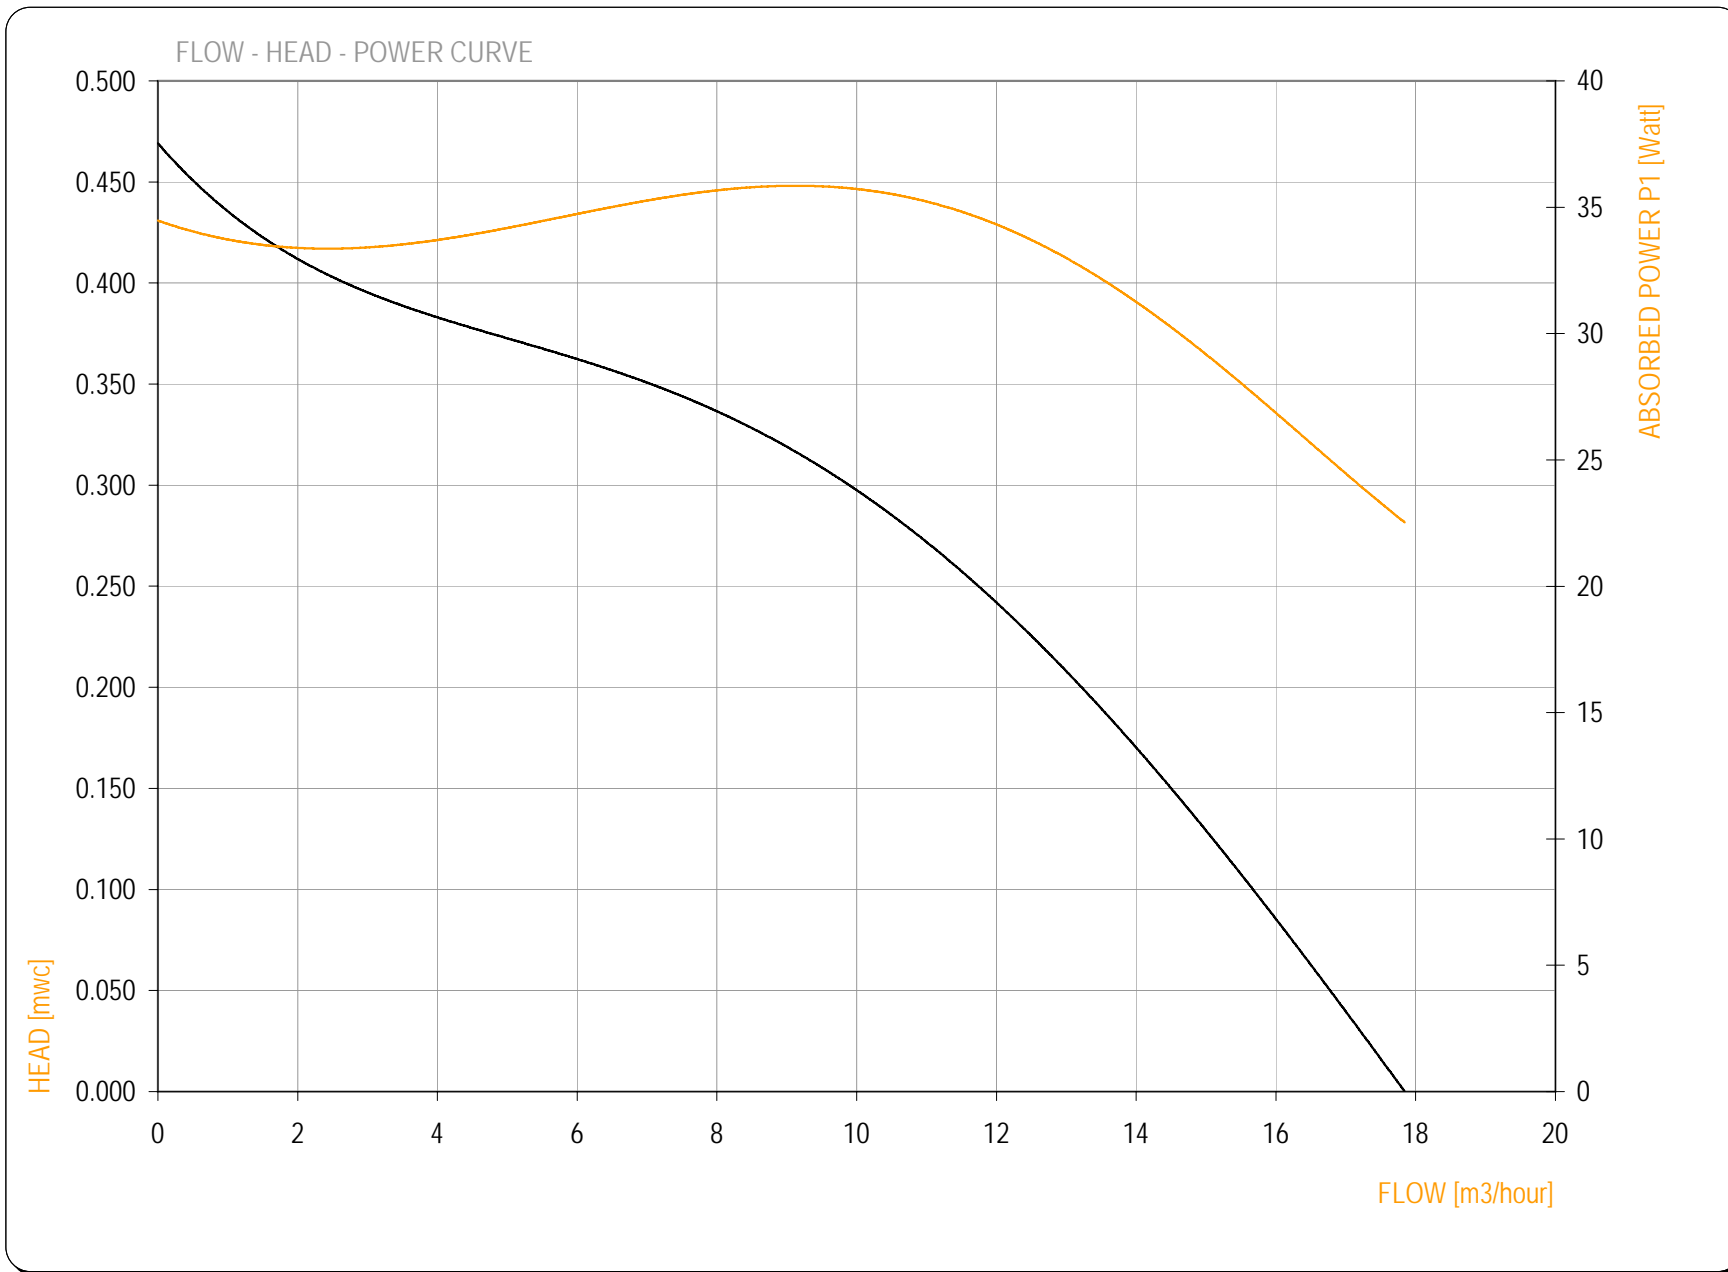

Speed 600 rpm

PUMPDATA

- Power Curve
- Capacity Curve

AIR AQUA - SPECIALIST IN AIR / WATER QUALITY PRODUCTS
 ACHTHOEVENWEG 8c - 7551 SK - STAPHORST - THE NETHERLANDS
 T +31 (0) 522 468 963 - F +31 (0) 522 468 944 - info@air-aqua.nl