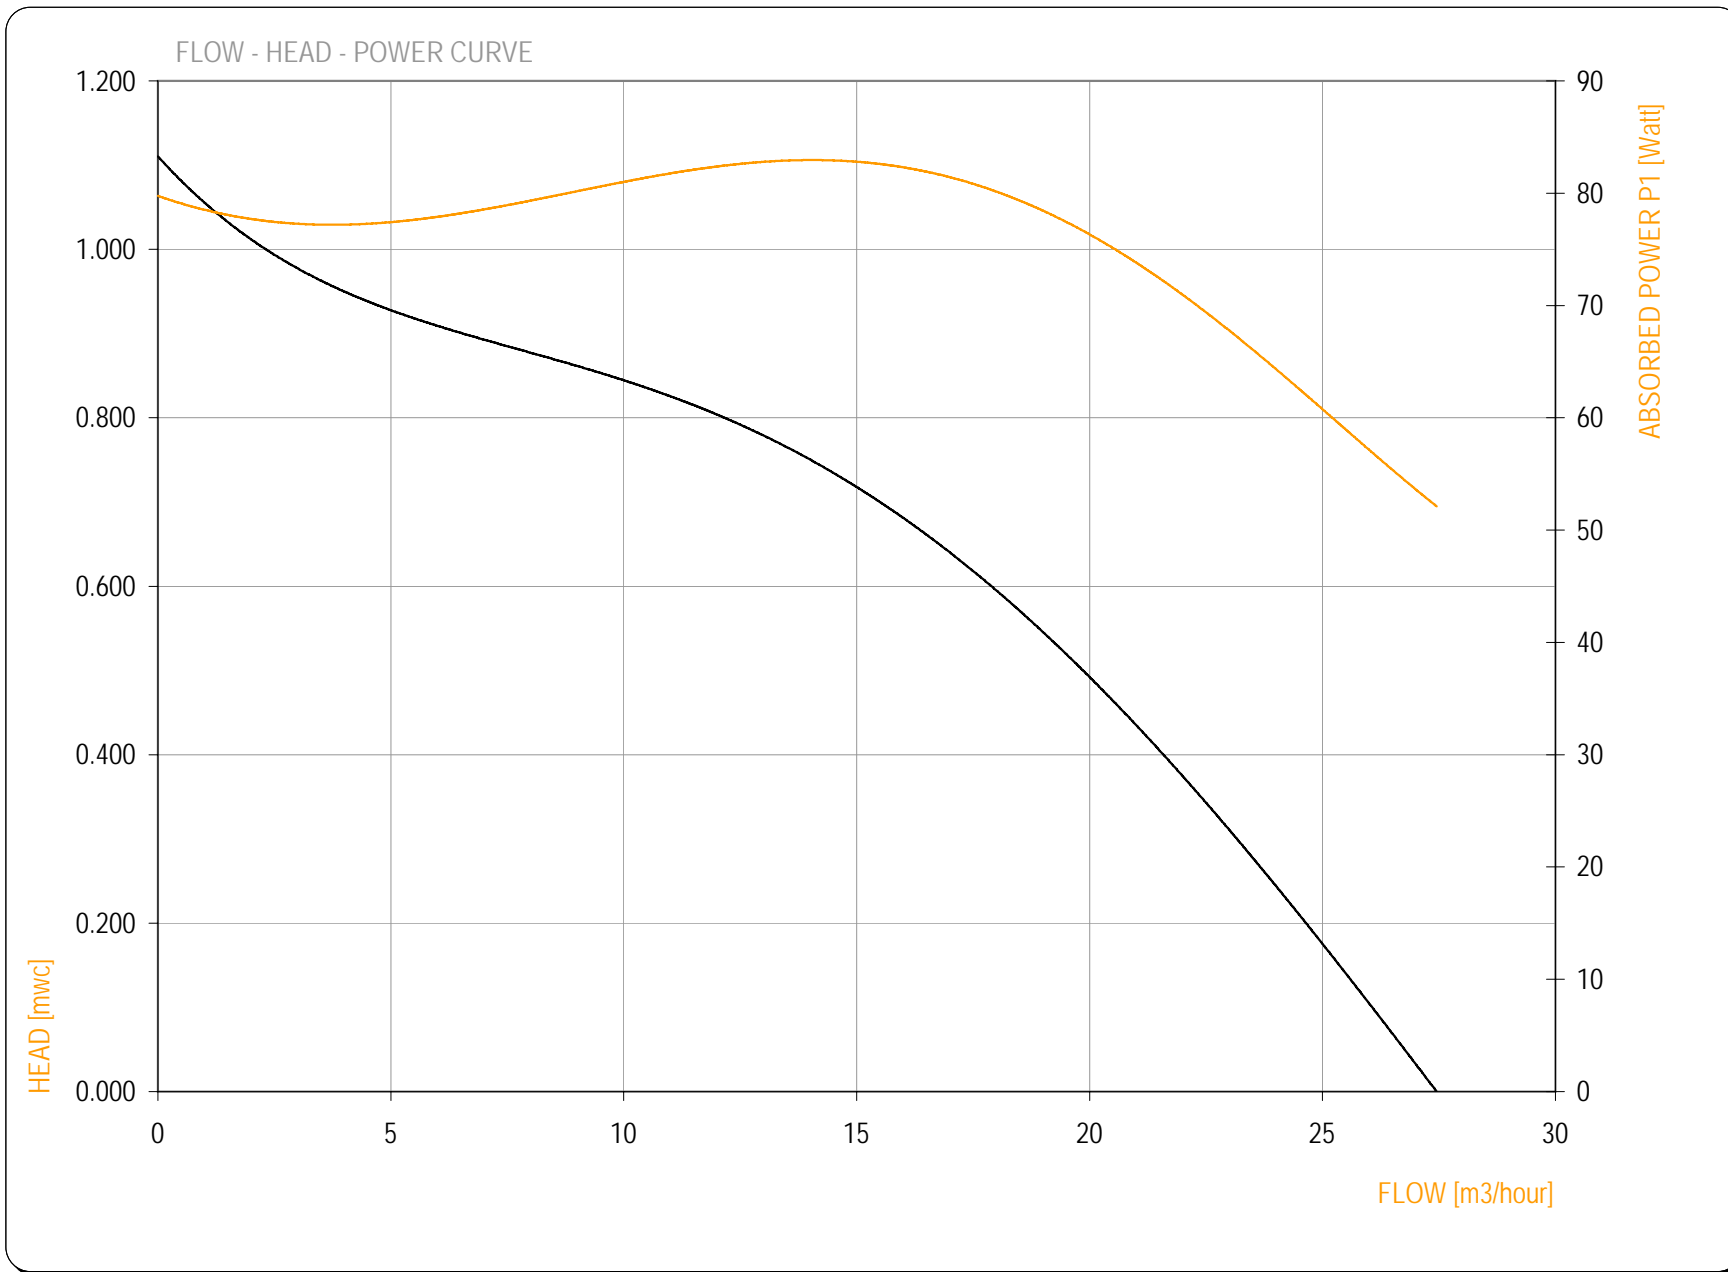

Speed 1000 rpm

PUMPDATA

- Power Curve
- Capacity Curve