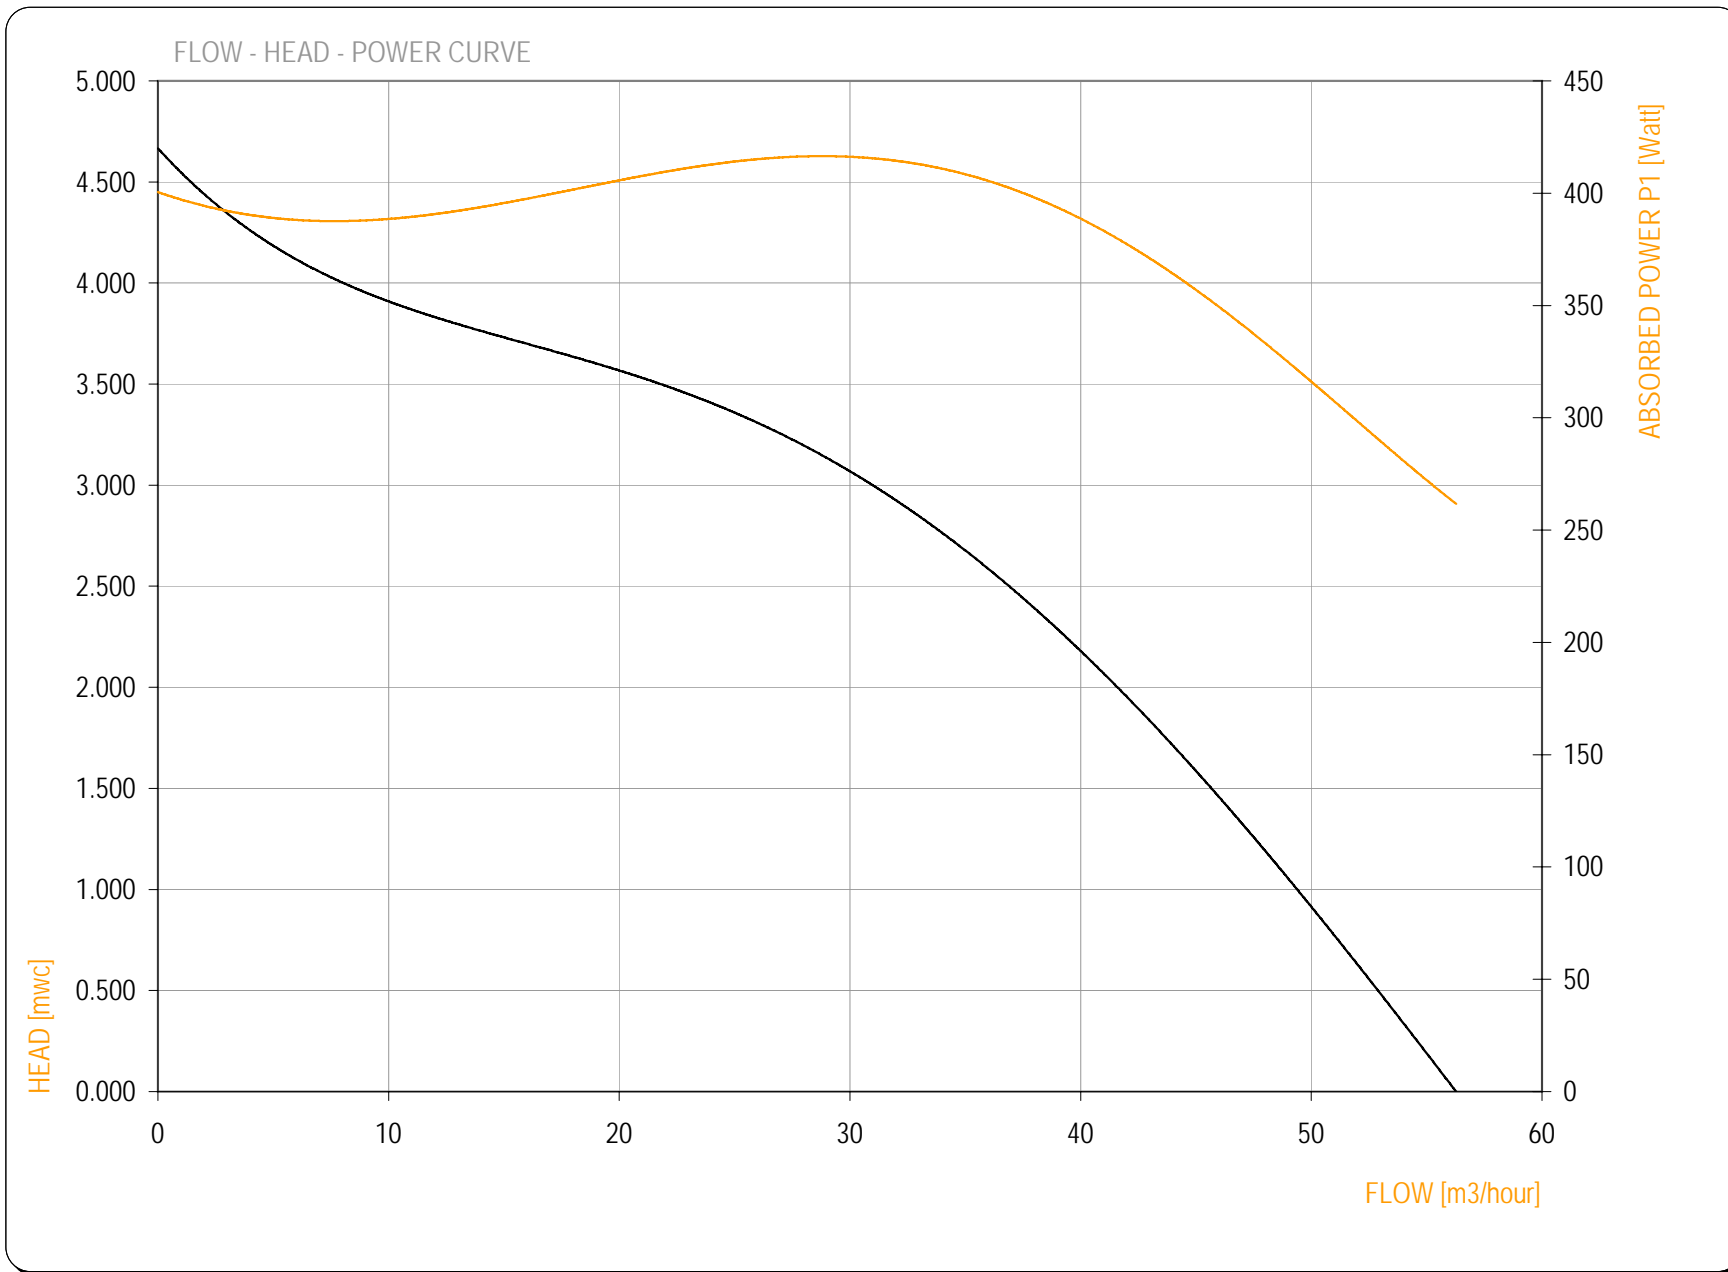

Speed **2050** rpm

PUMPDATA

- Power Curve
- Capacity Curve