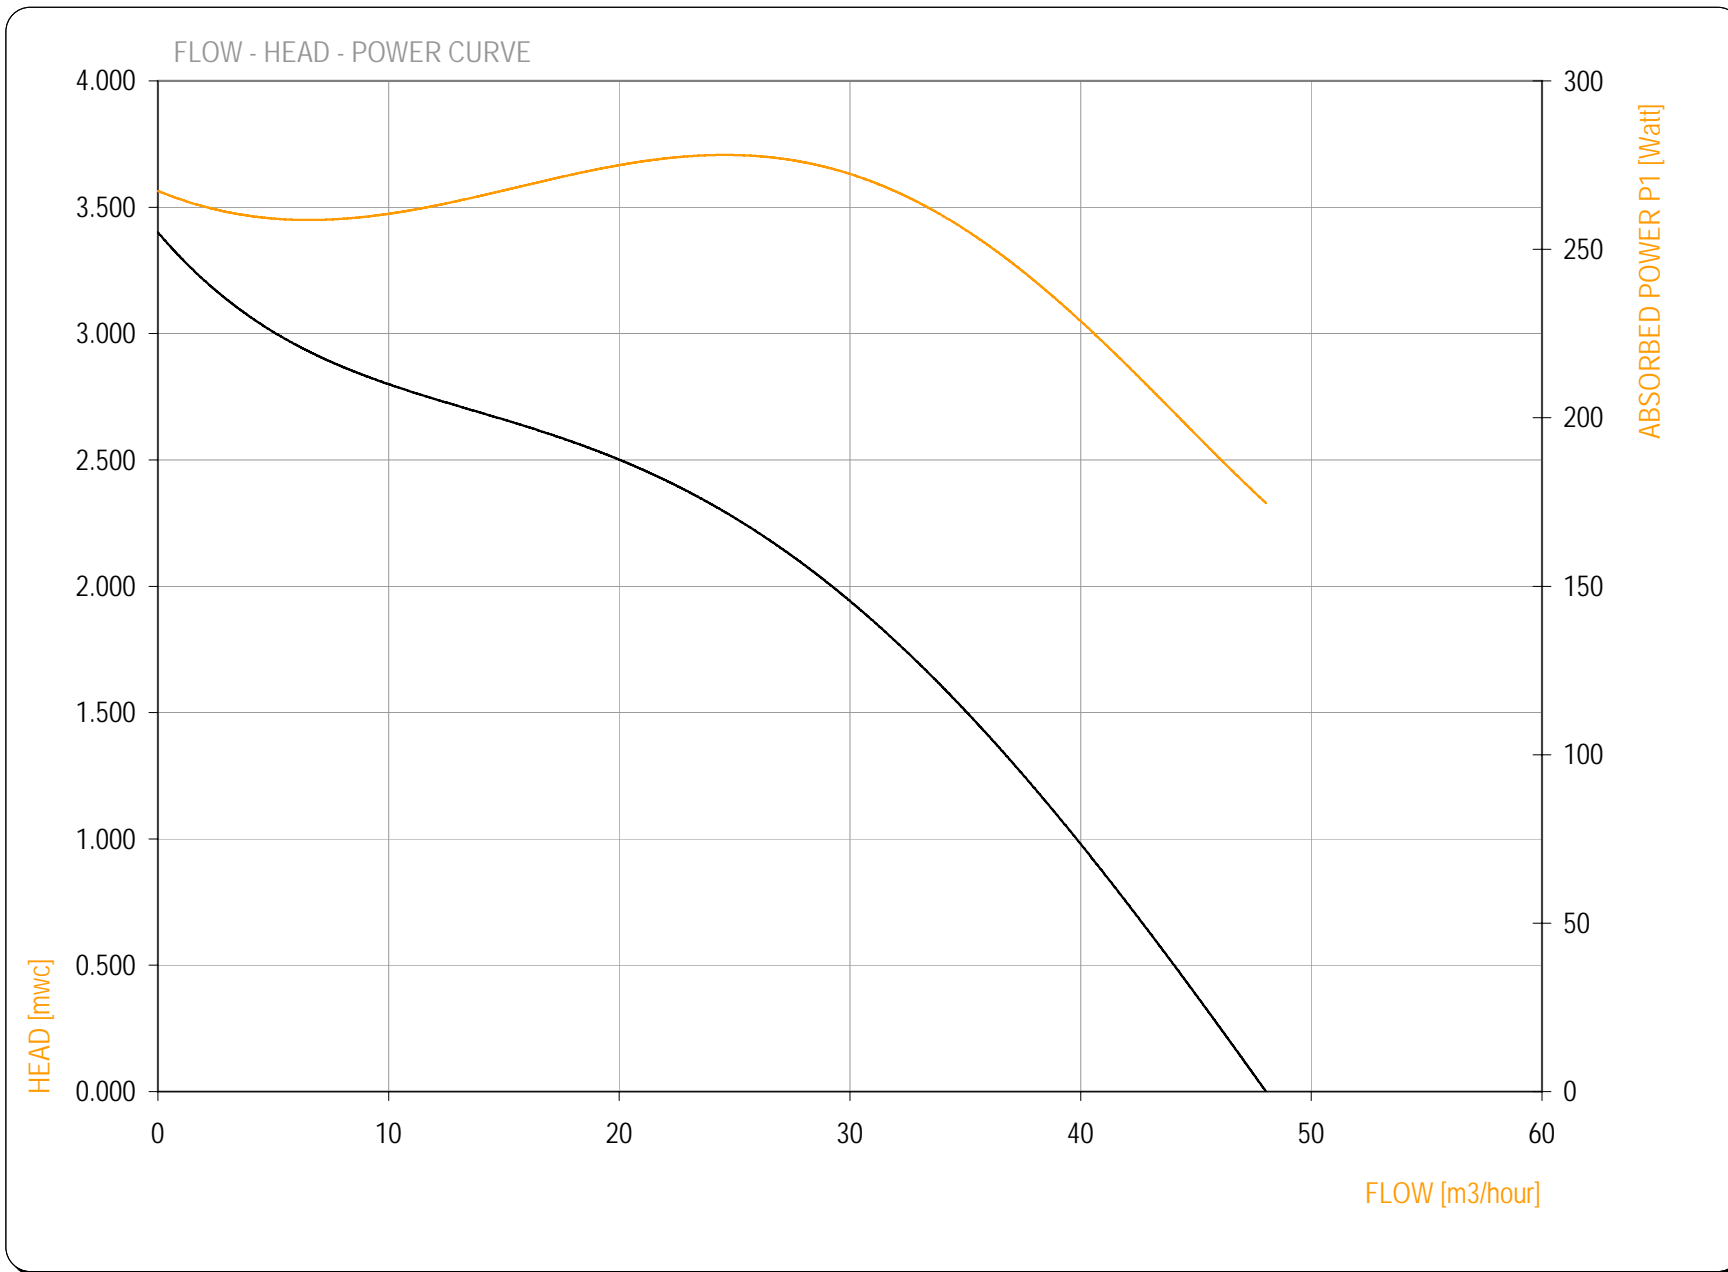

Speed **1750** rpm

PUMPDATA

- Power Curve
- Capacity Curve