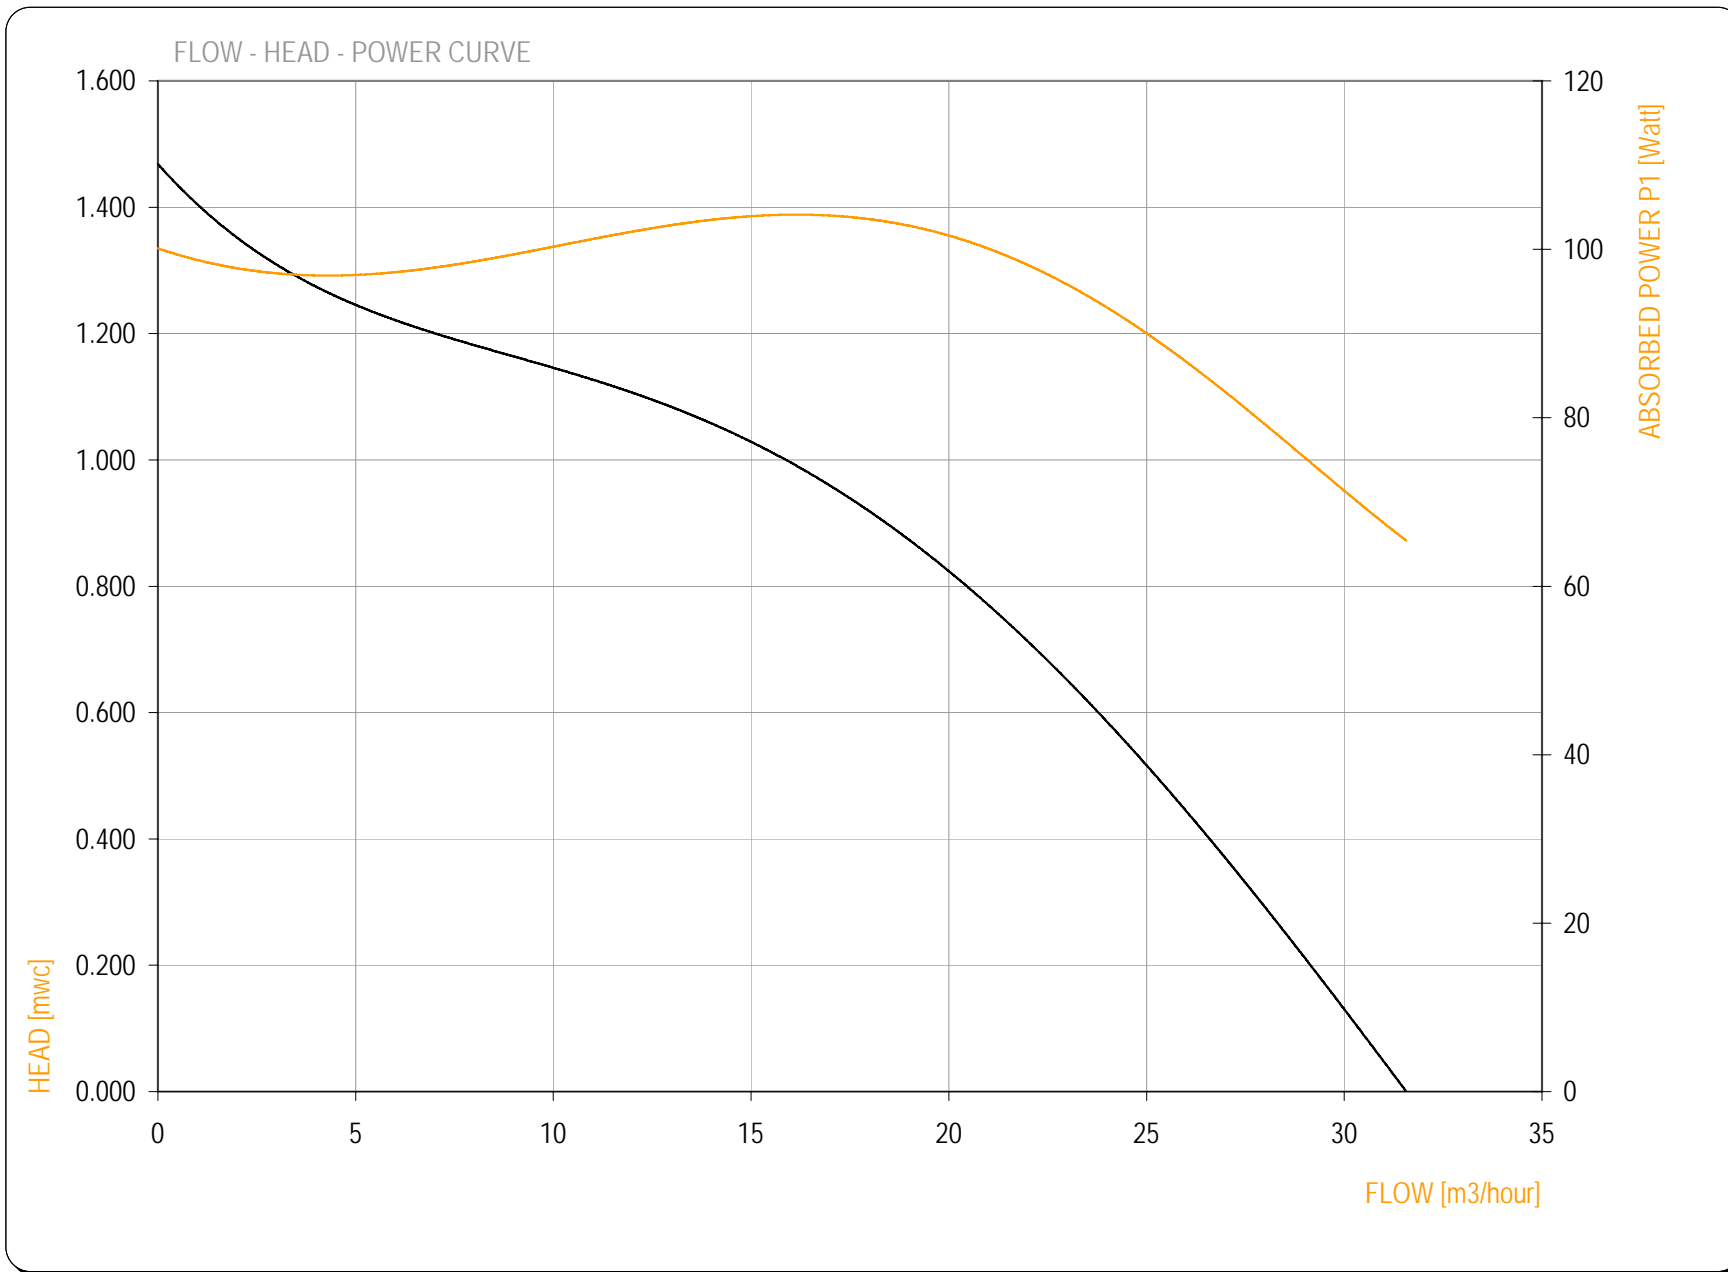

Speed **1150** rpm

PUMPDATA

- Power Curve
- Capacity Curve