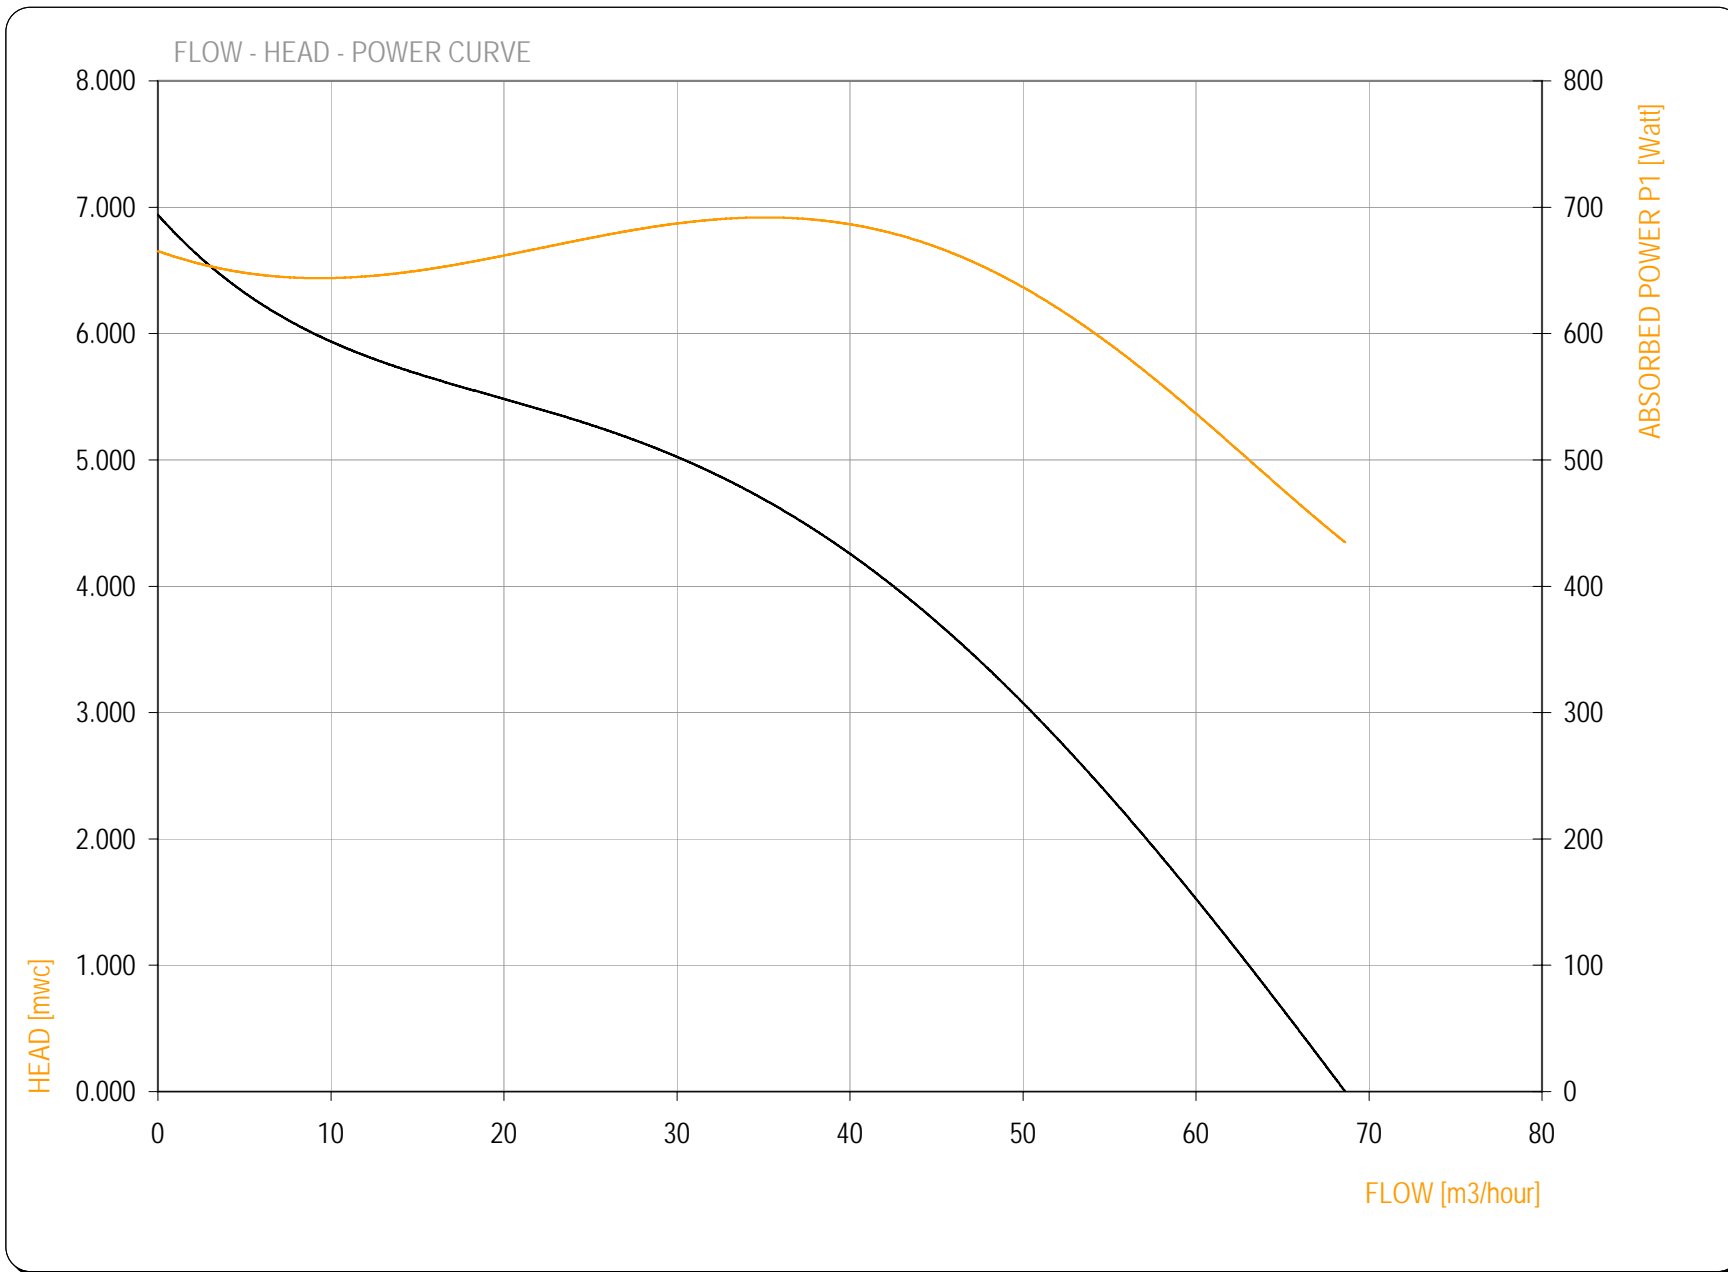

Speed 2350 rpm

PUMPDATA

- Power Curve
- Capacity Curve

AIR AQUA - SPECIALIST IN AIR / WATER QUALITY PRODUCTS
 ACHTHOEVENWEG 8c - 7551 SK - STAPHORST - THE NETHERLANDS
 T +31 (0) 522 468 963 - F +31 (0) 522 468 944 - info@air-aqua.nl

Speed 2400 rpm

PUMPDATA

- Power Curve
- Capacity Curve

AIR AQUA - SPECIALIST IN AIR / WATER QUALITY PRODUCTS
 ACHTHOEVENWEG 8c - 7551 SK - STAPHORST - THE NETHERLANDS
 T +31 (0) 522 468 963 - F +31 (0) 522 468 944 - info@air-aqua.nl

Speed 2450 rpm

PUMPDATA

- Power Curve
- Capacity Curve

AIR AQUA - SPECIALIST IN AIR / WATER QUALITY PRODUCTS
 ACHTHOEVENWEG 8c - 7551 SK - STAPHORST - THE NETHERLANDS
 T +31 (0) 522 468 963 - F +31 (0) 522 468 944 - info@air-aqua.nl