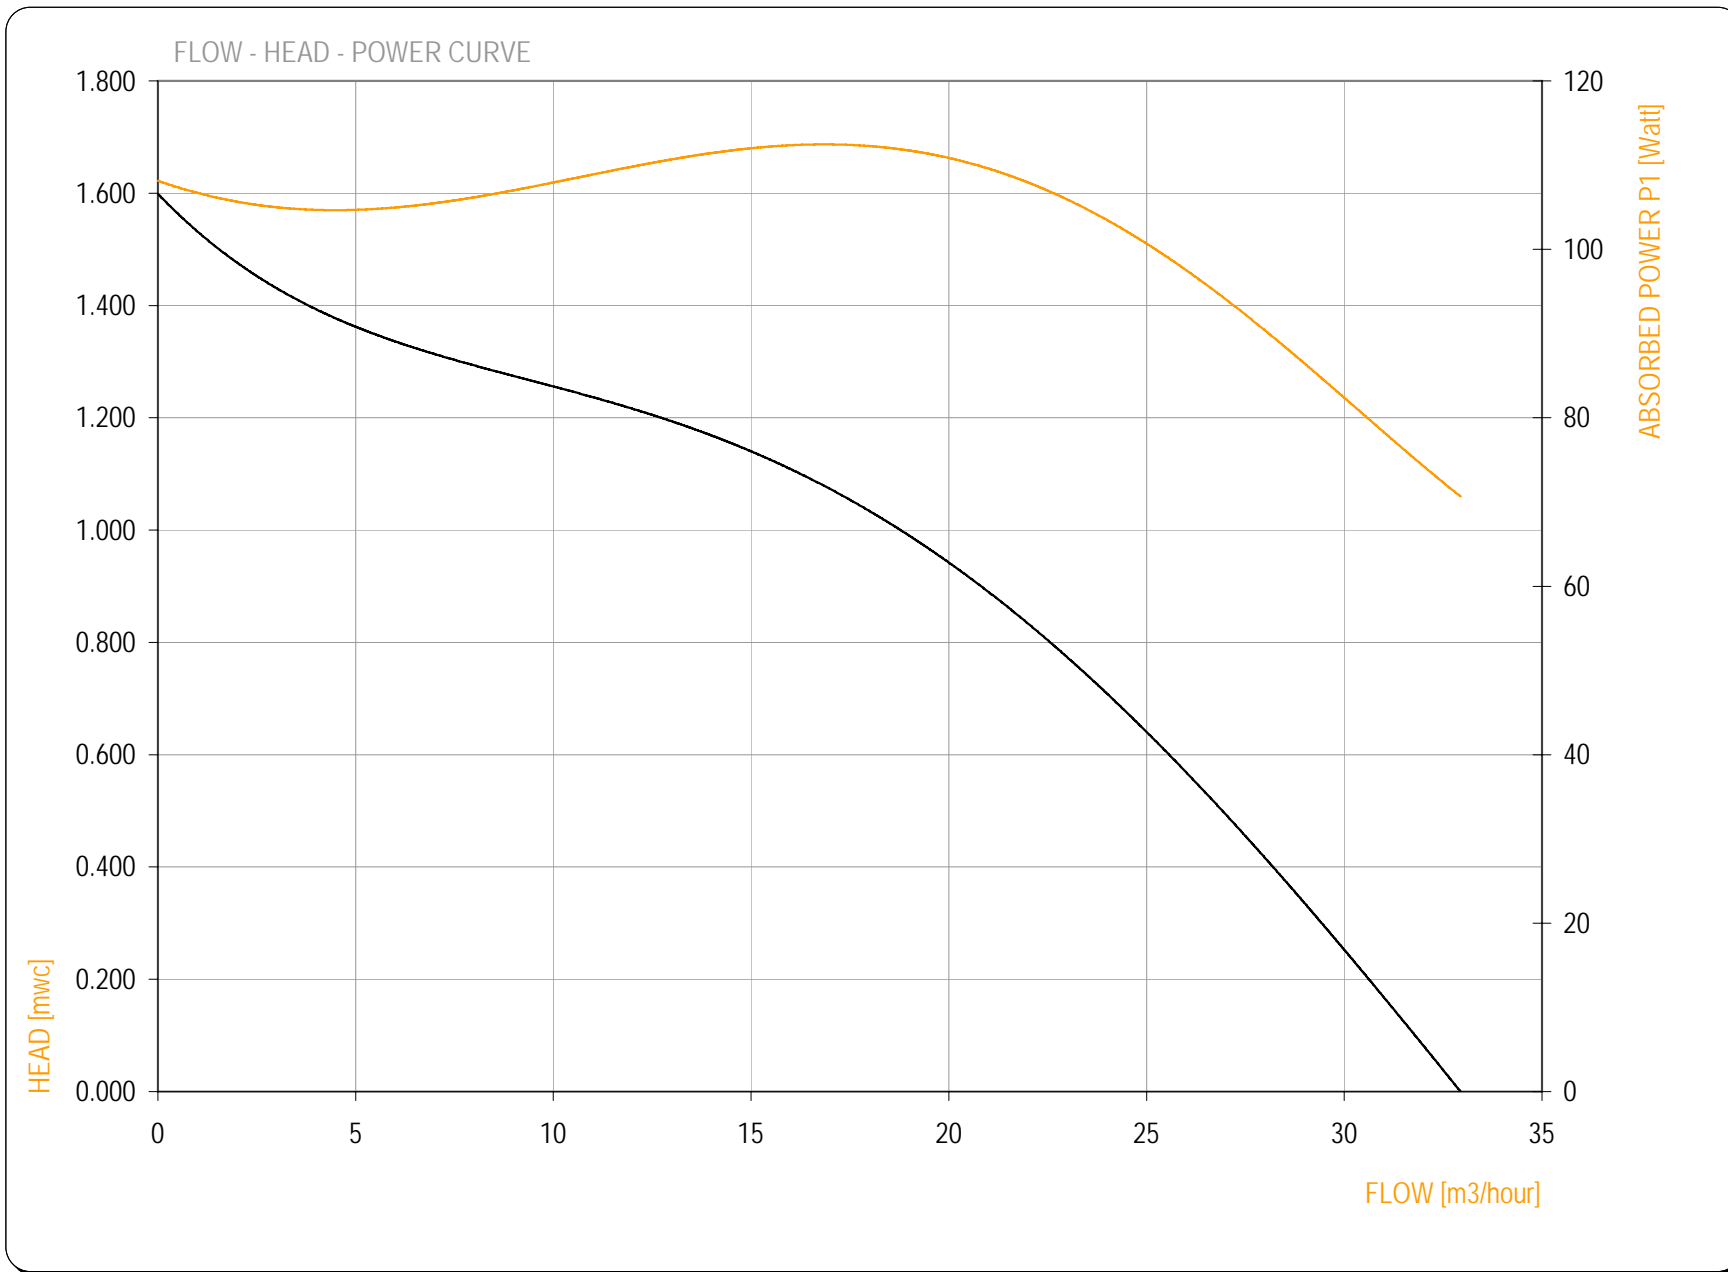

Speed **1200** rpm

PUMPDATA

- Power Curve
- Capacity Curve