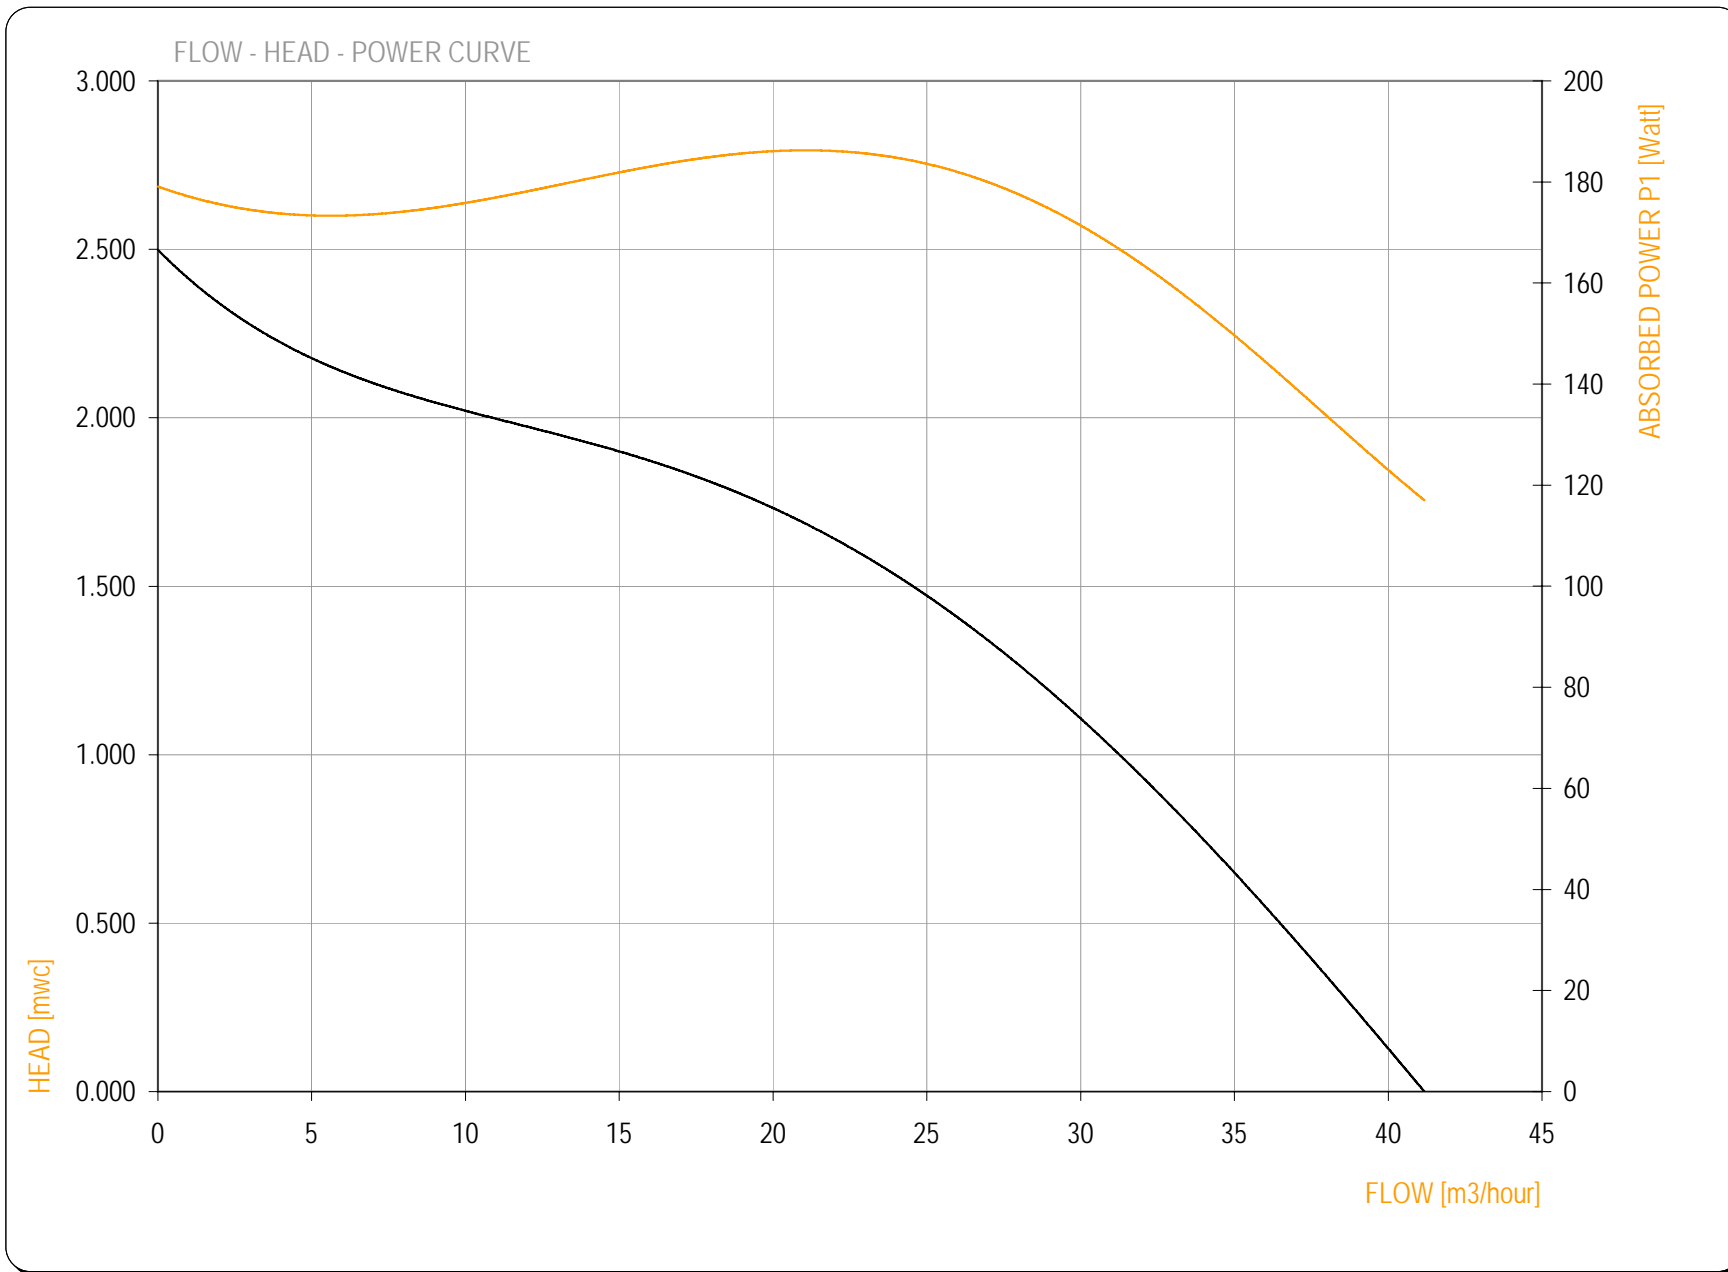

Speed 1500 rpm

PUMPDATA

- Power Curve
- Capacity Curve