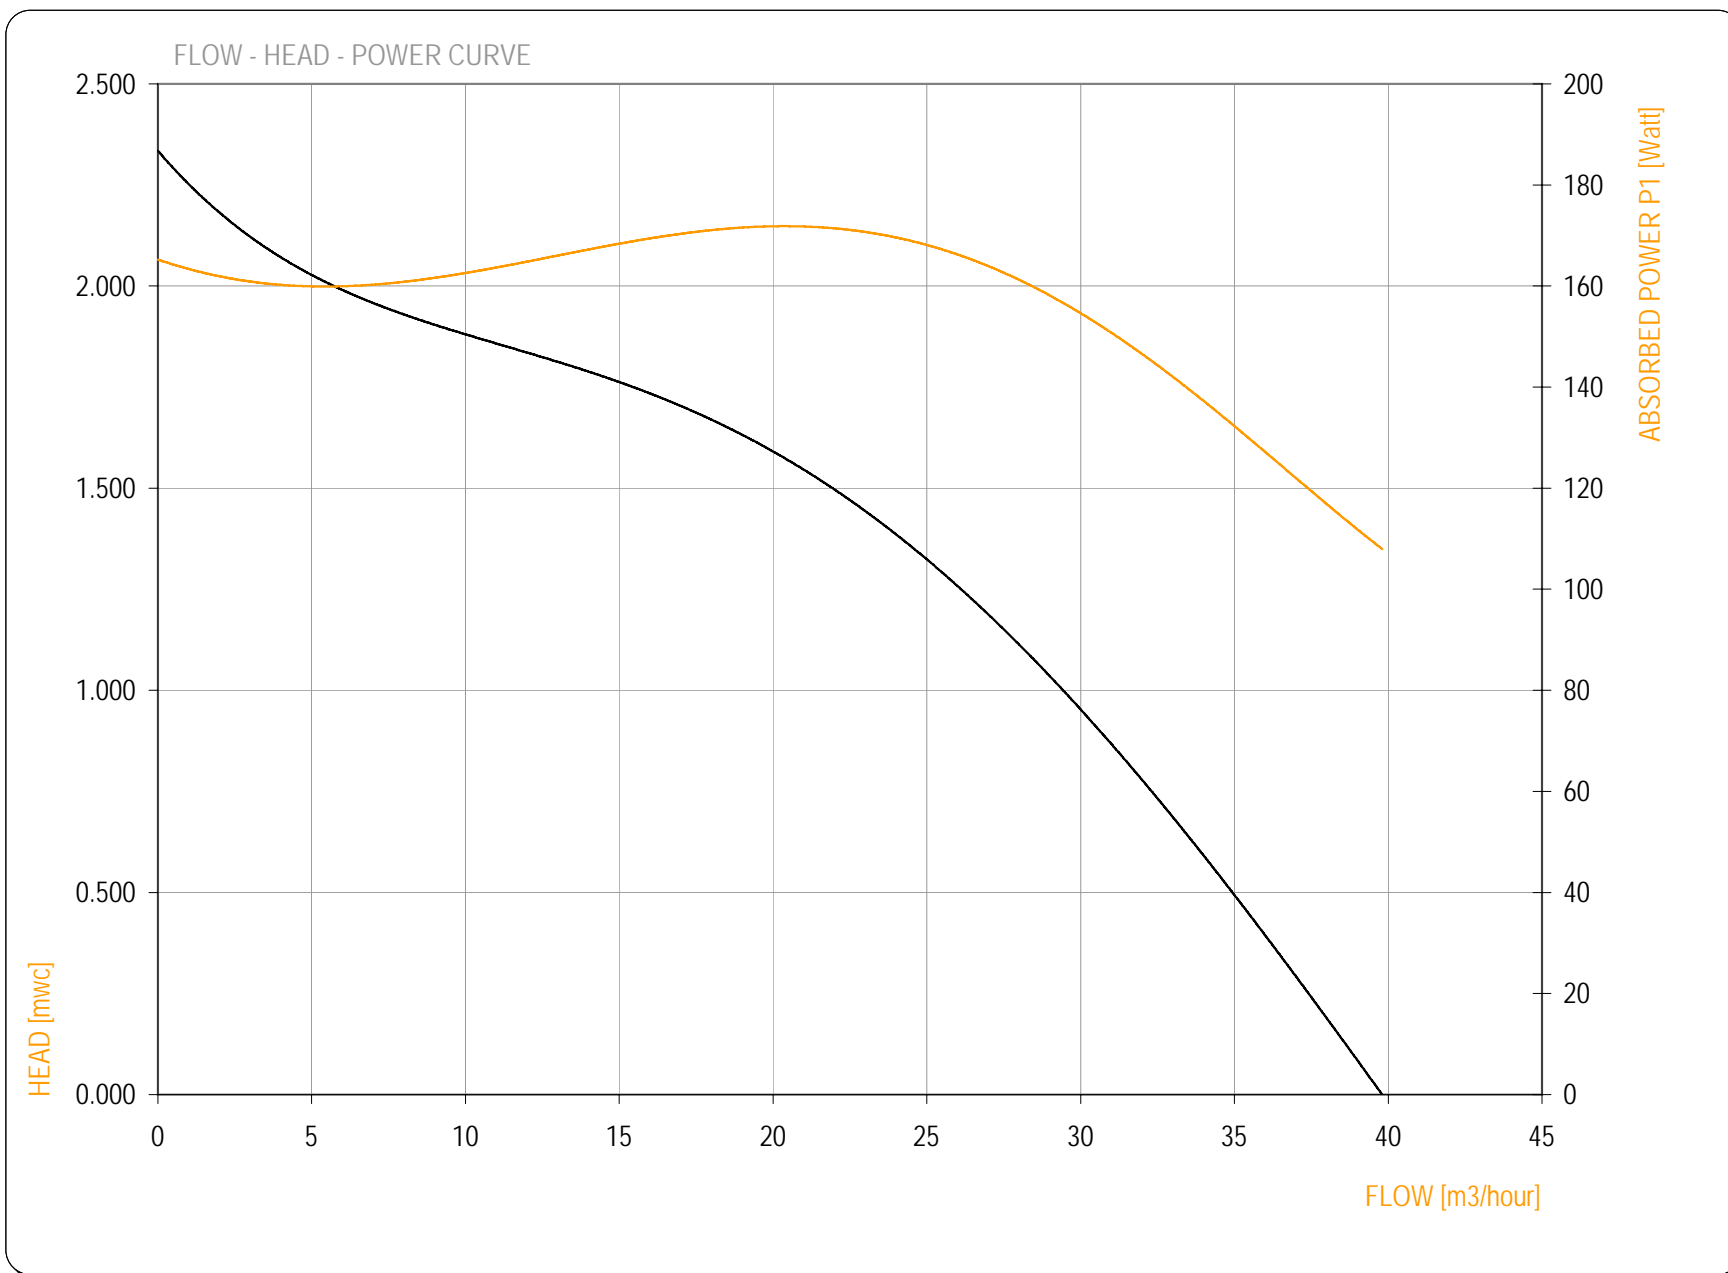

Speed 1450 rpm

PUMPDATA

- Power Curve
- Capacity Curve