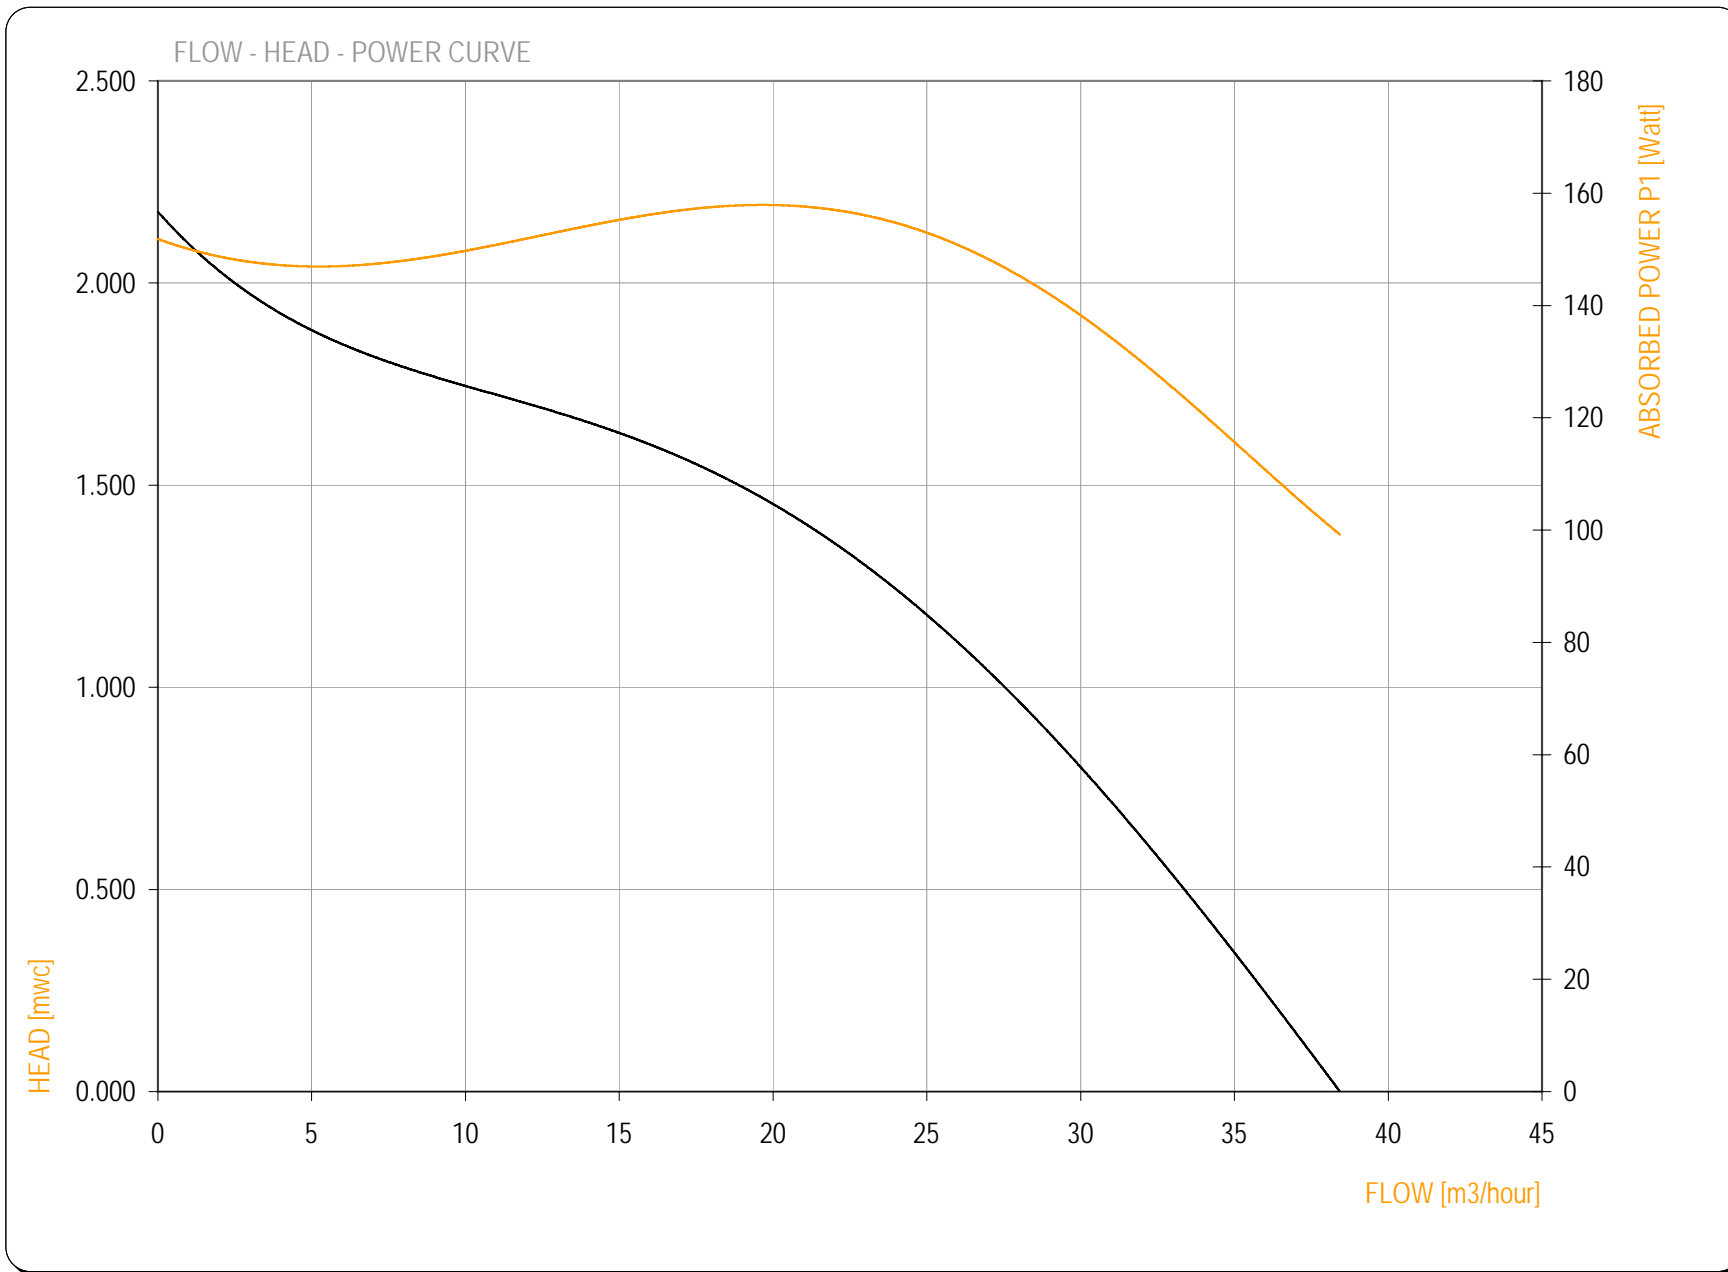

Speed **1400** rpm

PUMPDATA

- Power Curve
- Capacity Curve