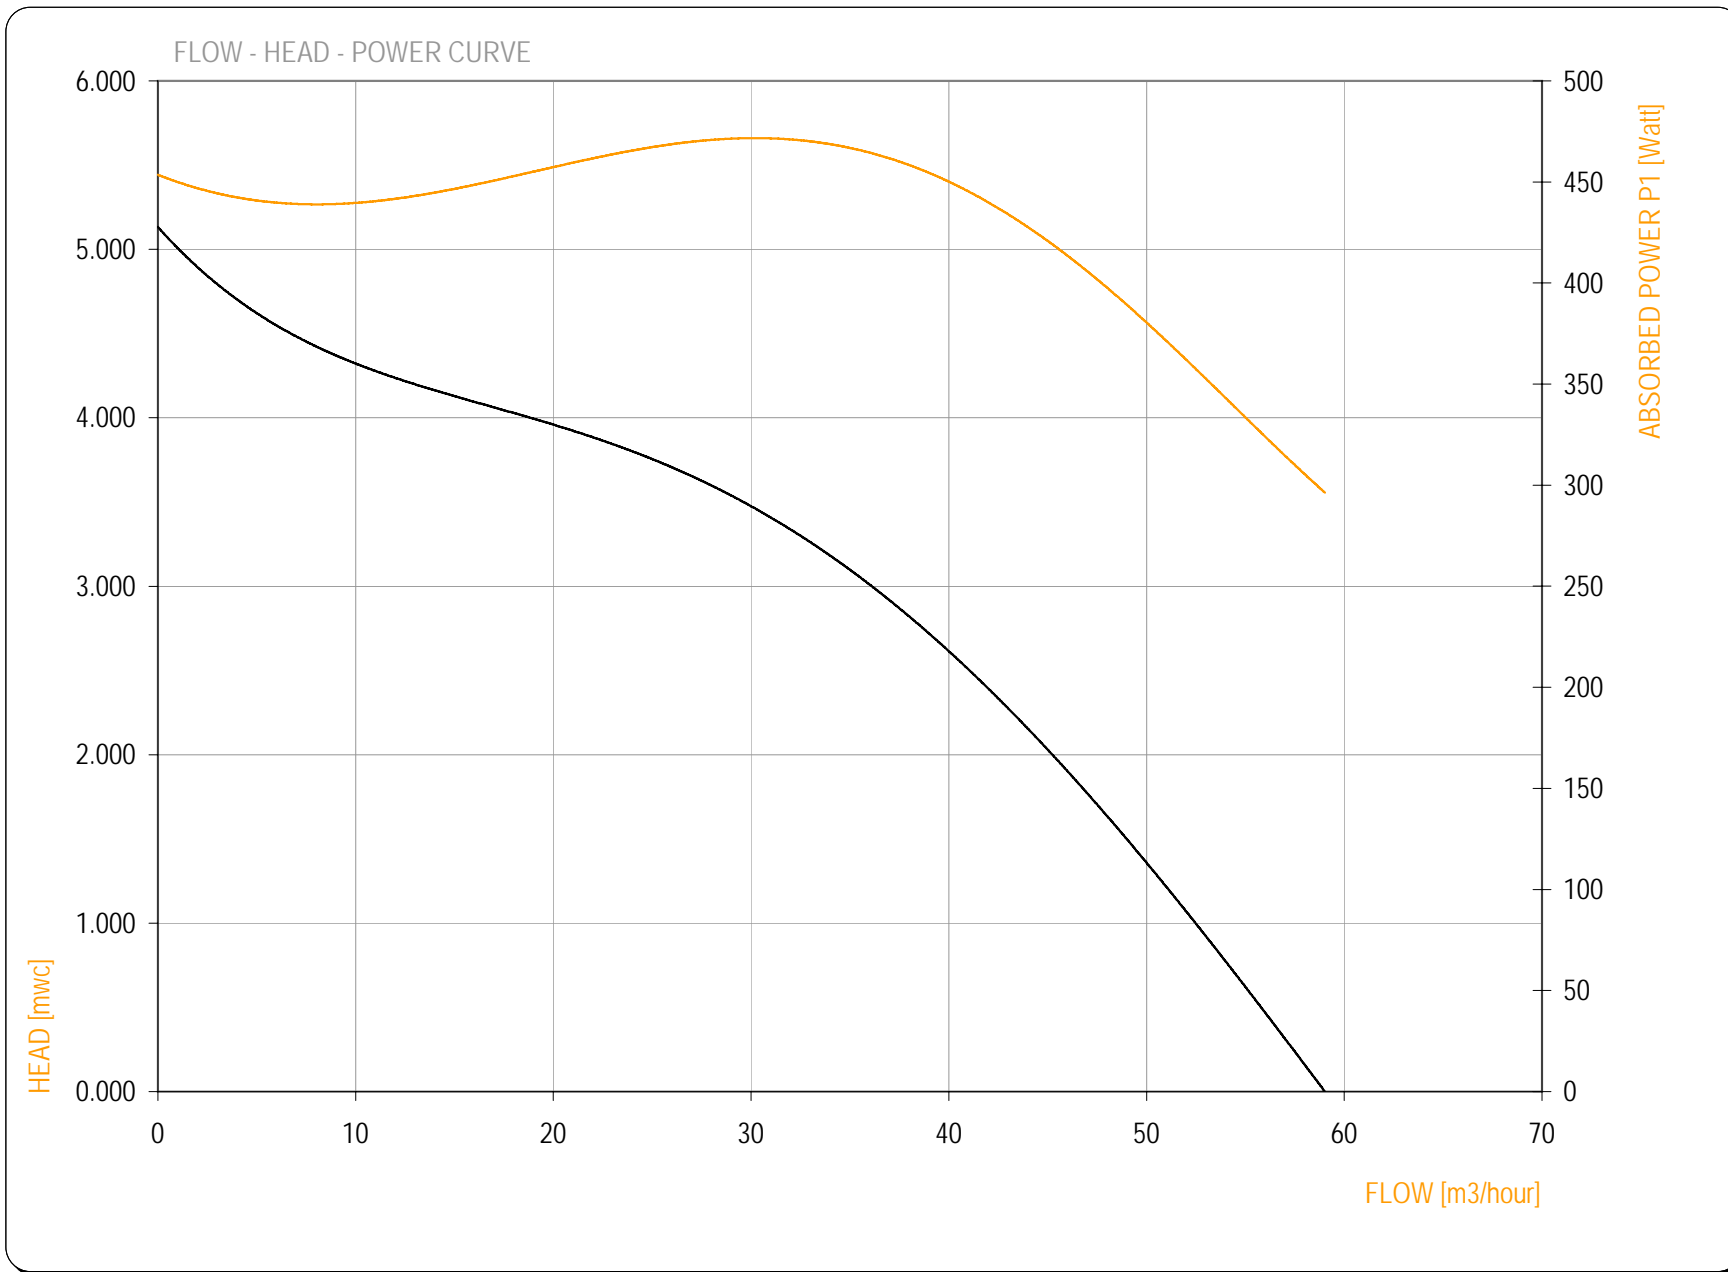

Speed **2150** rpm

PUMPDATA

— Power Curve
— Capacity Curve