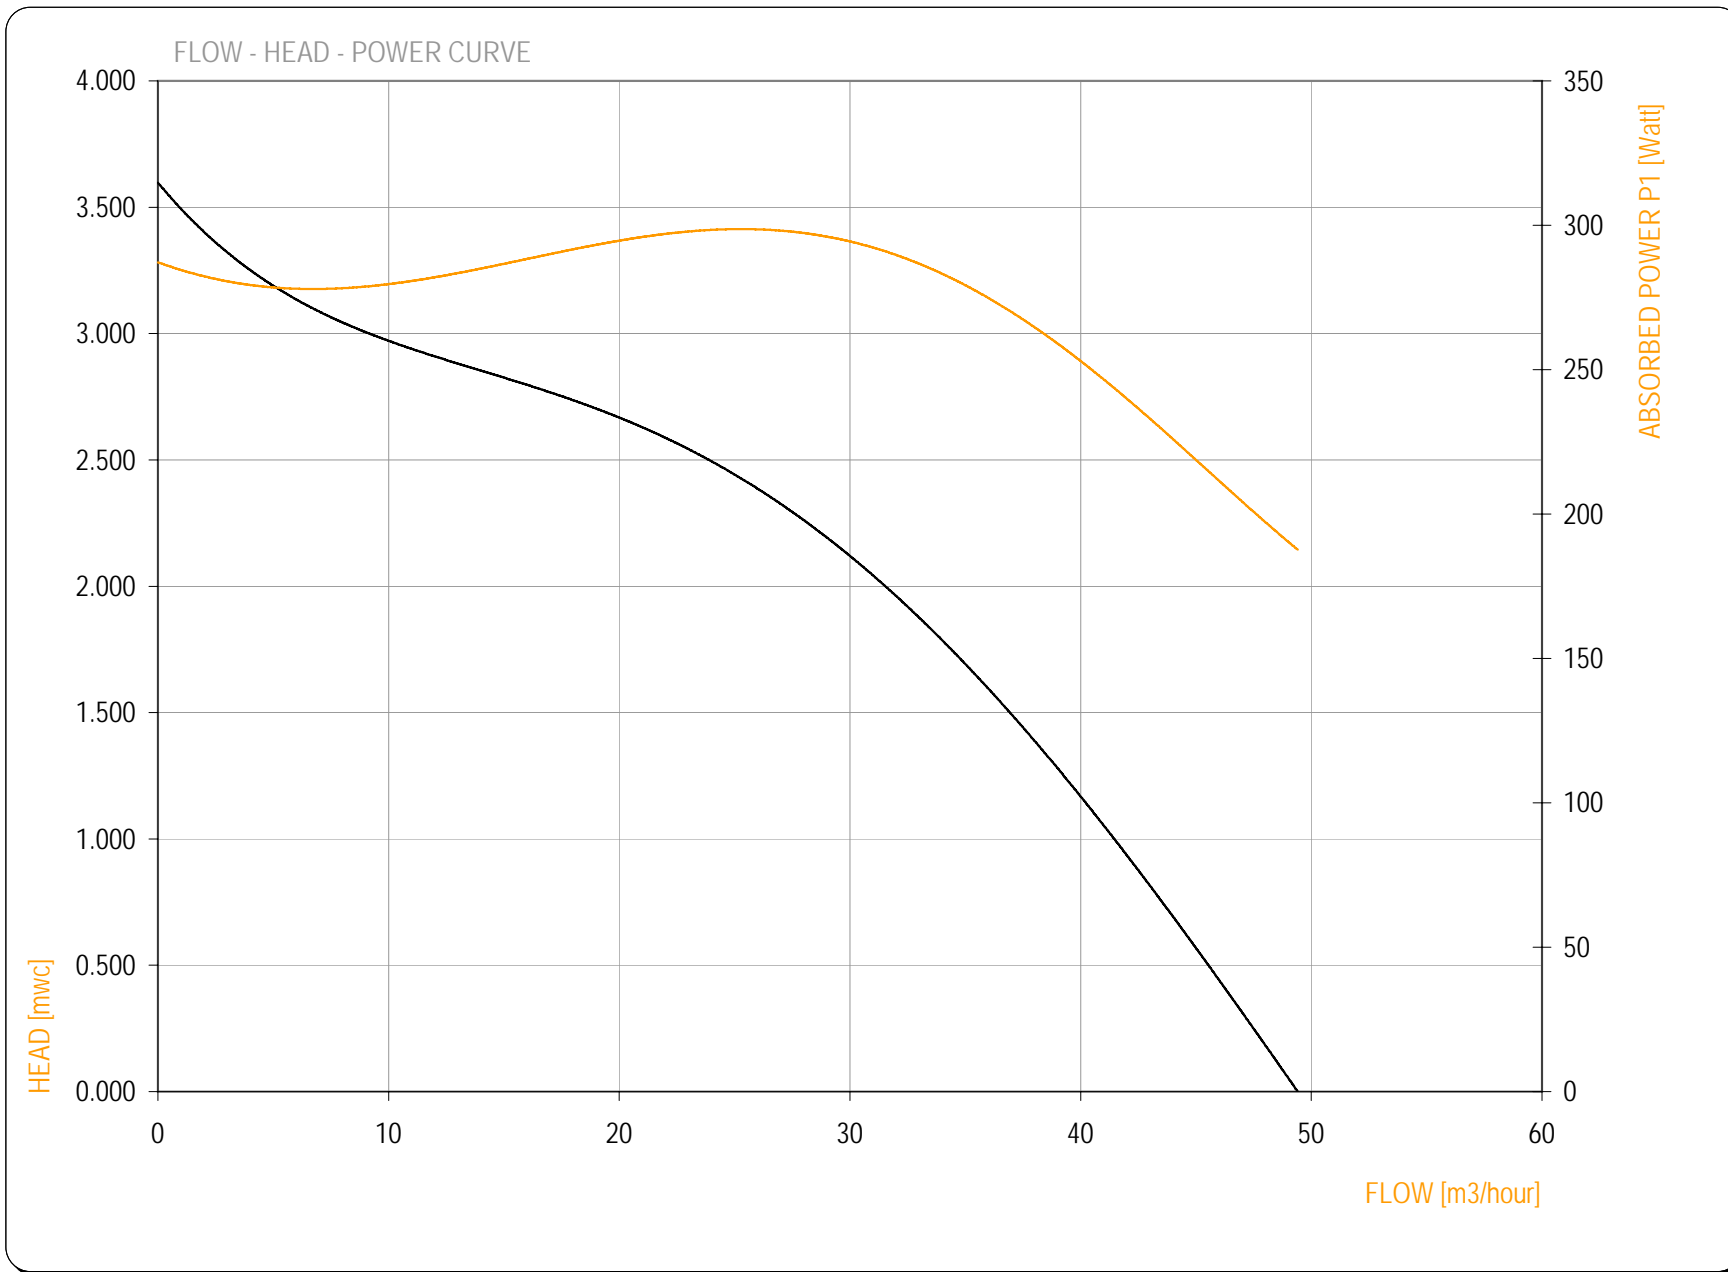

Speed **1800** rpm

PUMPDATA

- Power Curve
- Capacity Curve