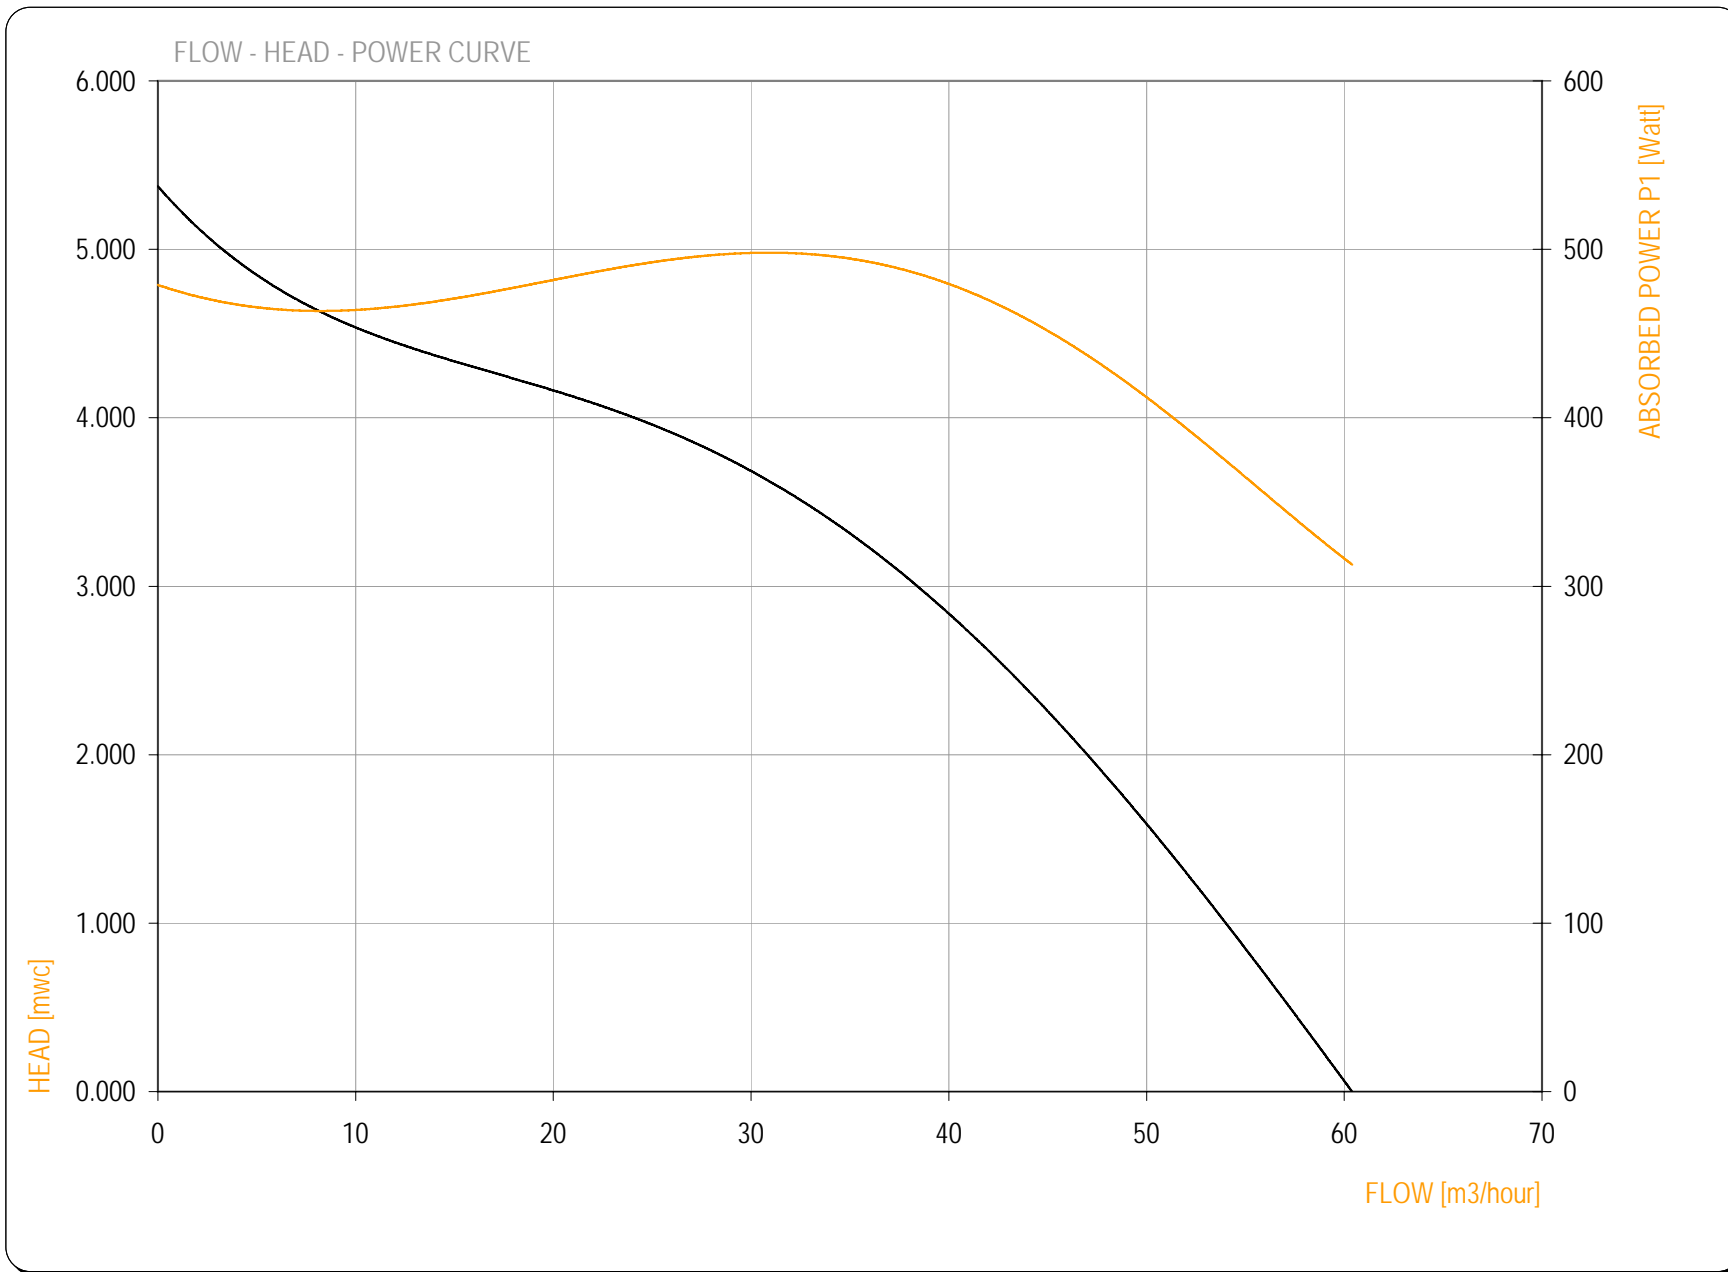

Speed 2200 rpm

PUMPDATA

- Power Curve
- Capacity Curve