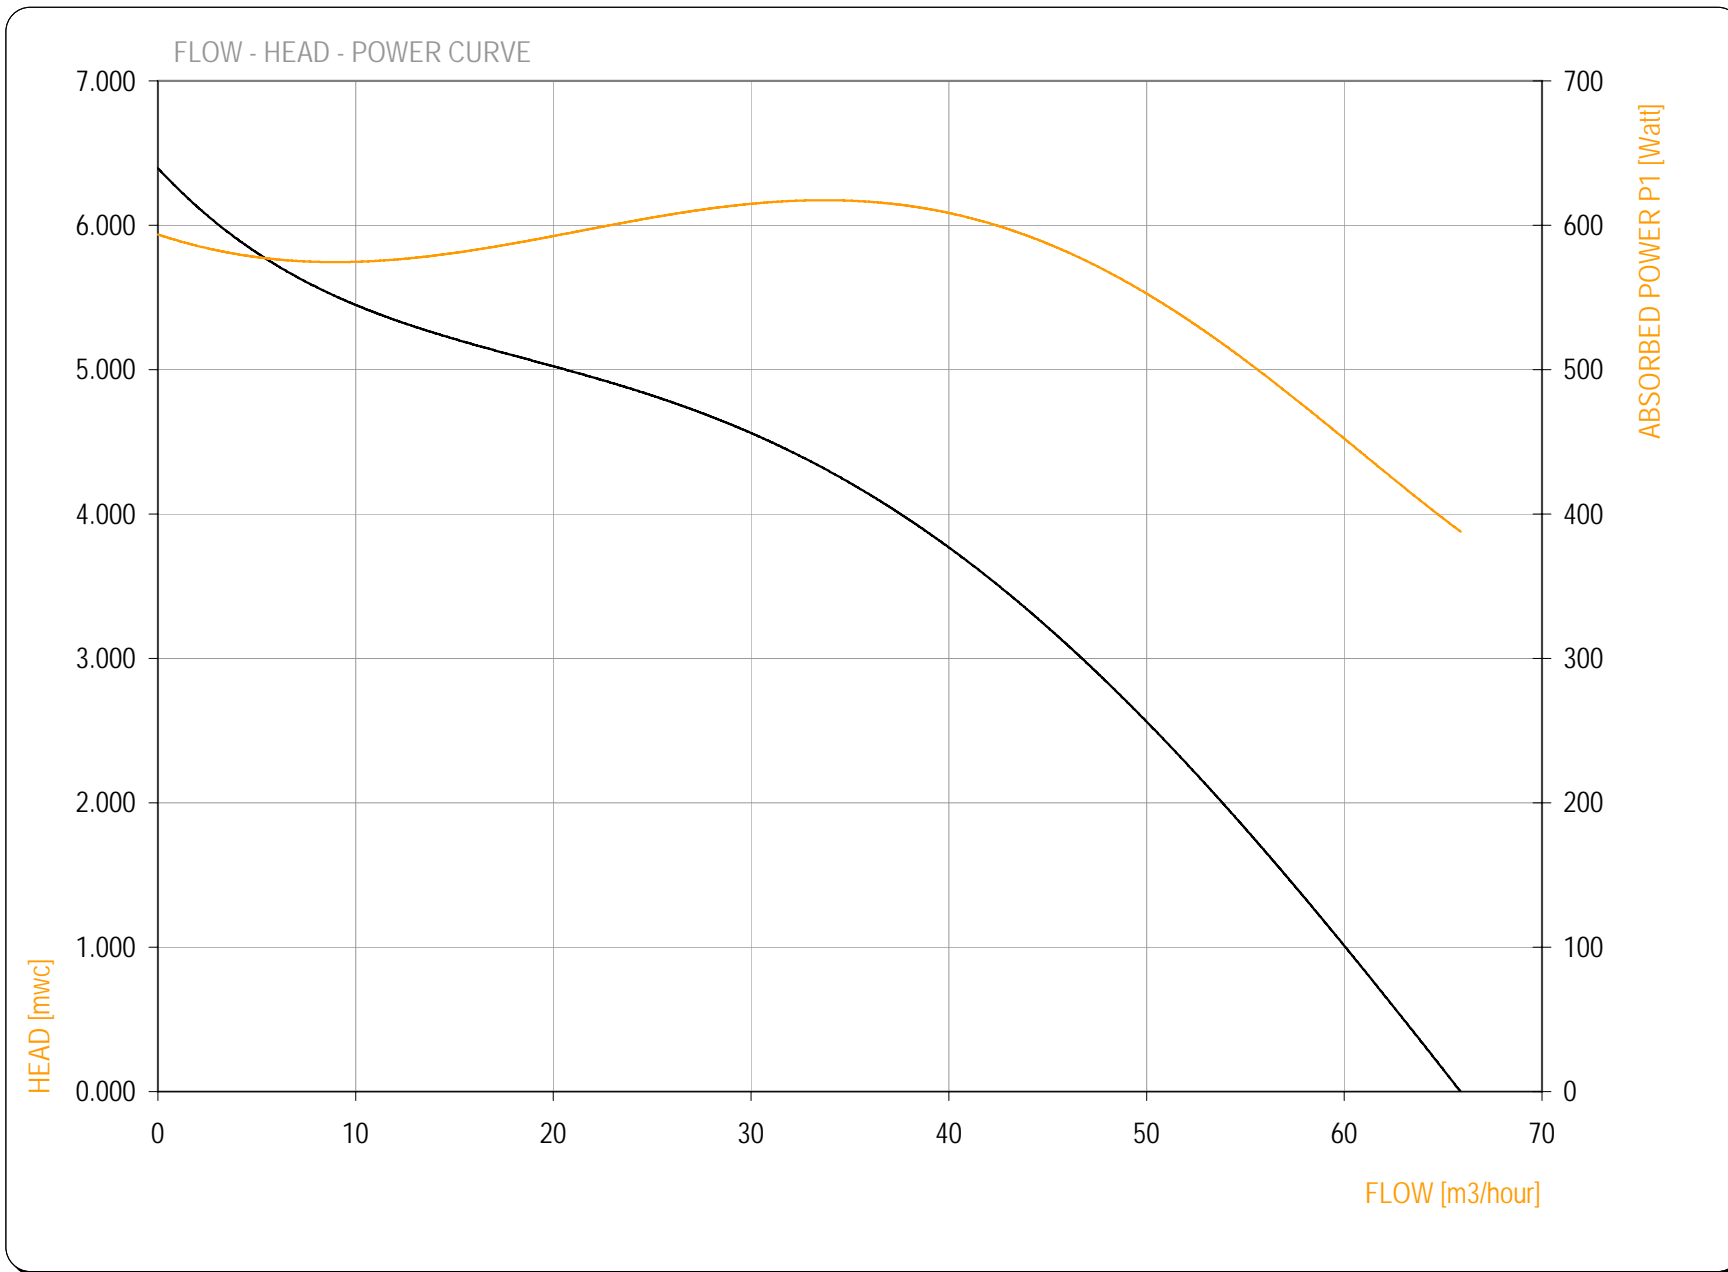

Speed 2250 rpm

PUMPDATA

- Power Curve
- Capacity Curve

AIR AQUA - SPECIALIST IN AIR / WATER QUALITY PRODUCTS
 ACHTHOEVENWEG 8c - 7551 SK - STAPHORST - THE NETHERLANDS
 T +31 (0) 522 468 963 - F +31 (0) 522 468 944 - info@air-aqua.nl

Speed 2300 rpm

PUMPDATA

- Power Curve
- Capacity Curve

AIR AQUA - SPECIALIST IN AIR / WATER QUALITY PRODUCTS
 ACHTHOEVENWEG 8c - 7551 SK - STAPHORST - THE NETHERLANDS
 T +31 (0) 522 468 963 - F +31 (0) 522 468 944 - info@air-aqua.nl

Speed 2350 rpm

PUMPDATA

- Power Curve
- Capacity Curve

AIR AQUA - SPECIALIST IN AIR / WATER QUALITY PRODUCTS
 ACHTHOEVENWEG 8c - 7551 SK - STAPHORST - THE NETHERLANDS
 T +31 (0) 522 468 963 - F +31 (0) 522 468 944 - info@air-aqua.nl