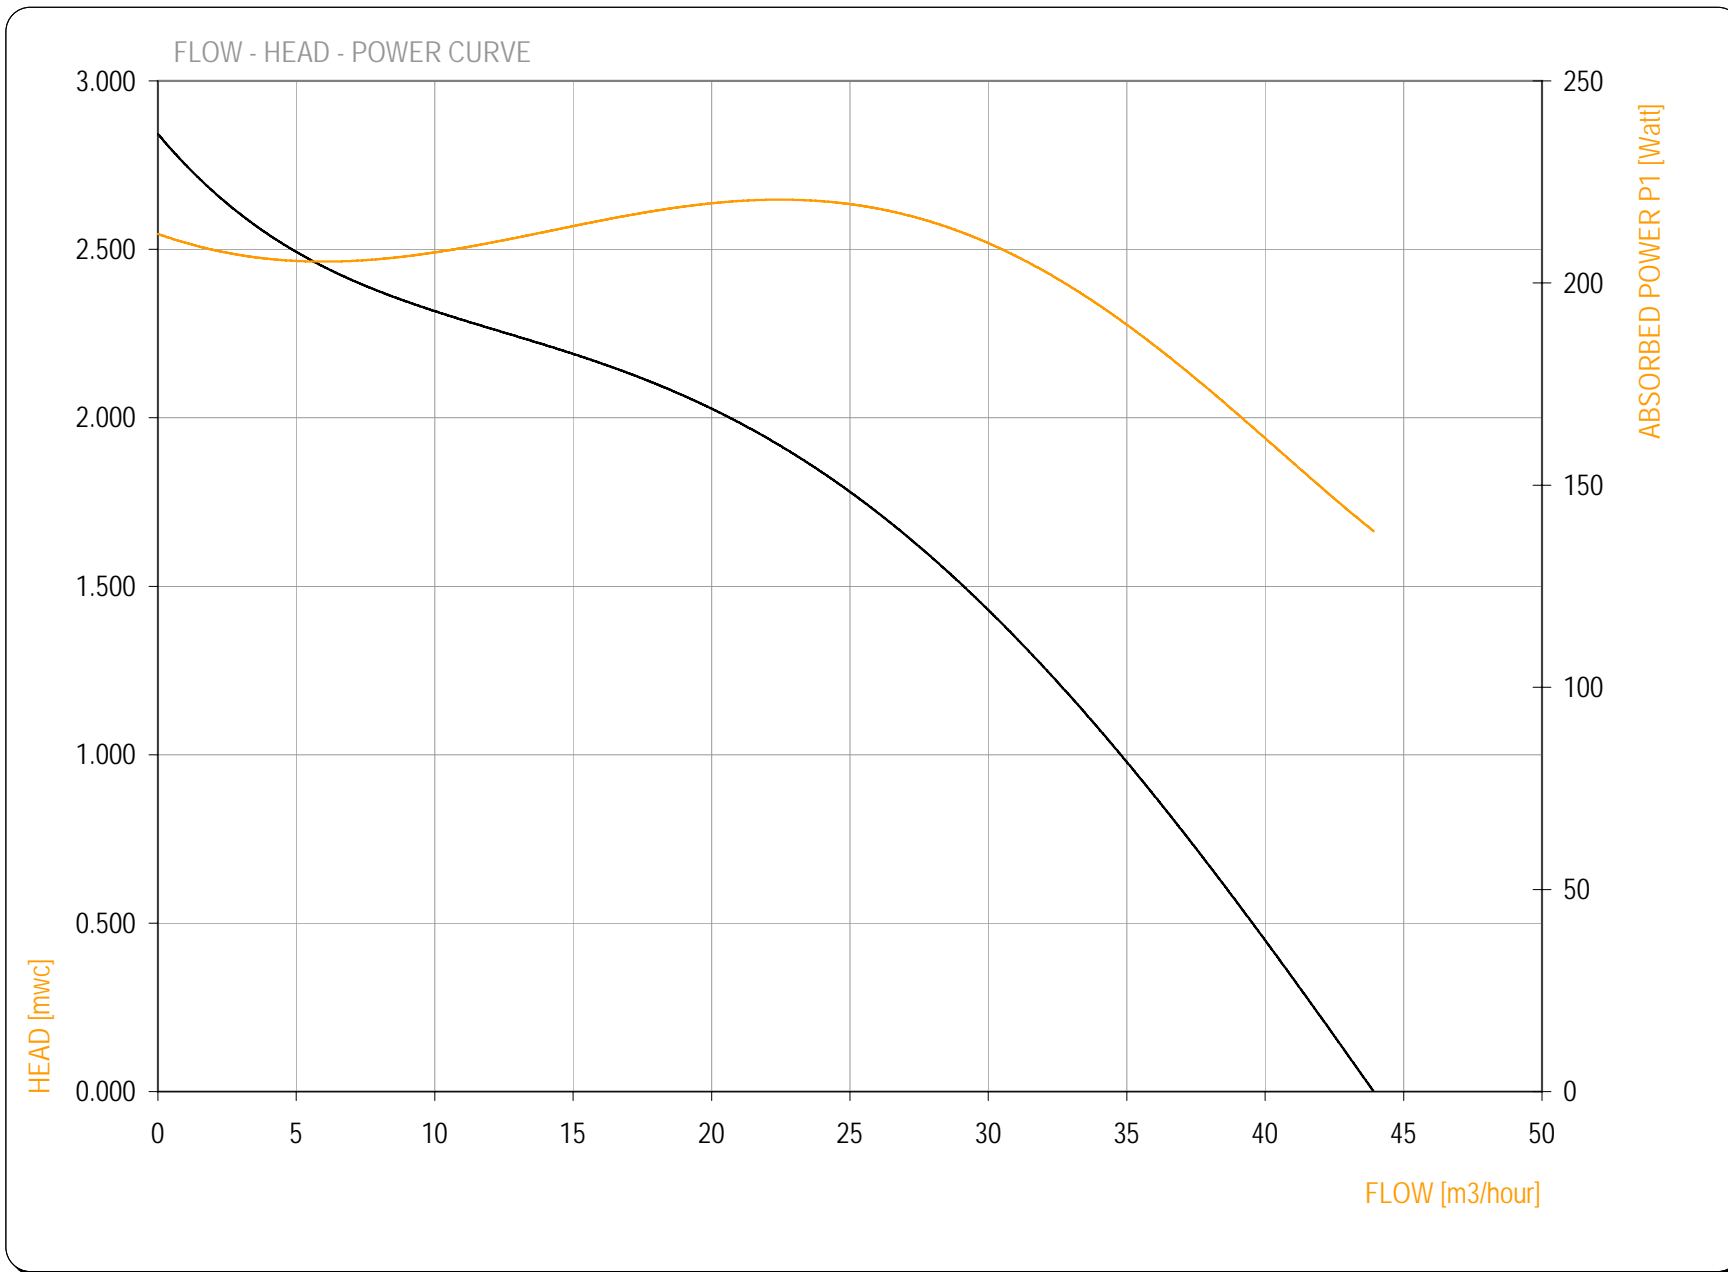

Speed **1600** rpm

PUMPDATA

- Power Curve
- Capacity Curve