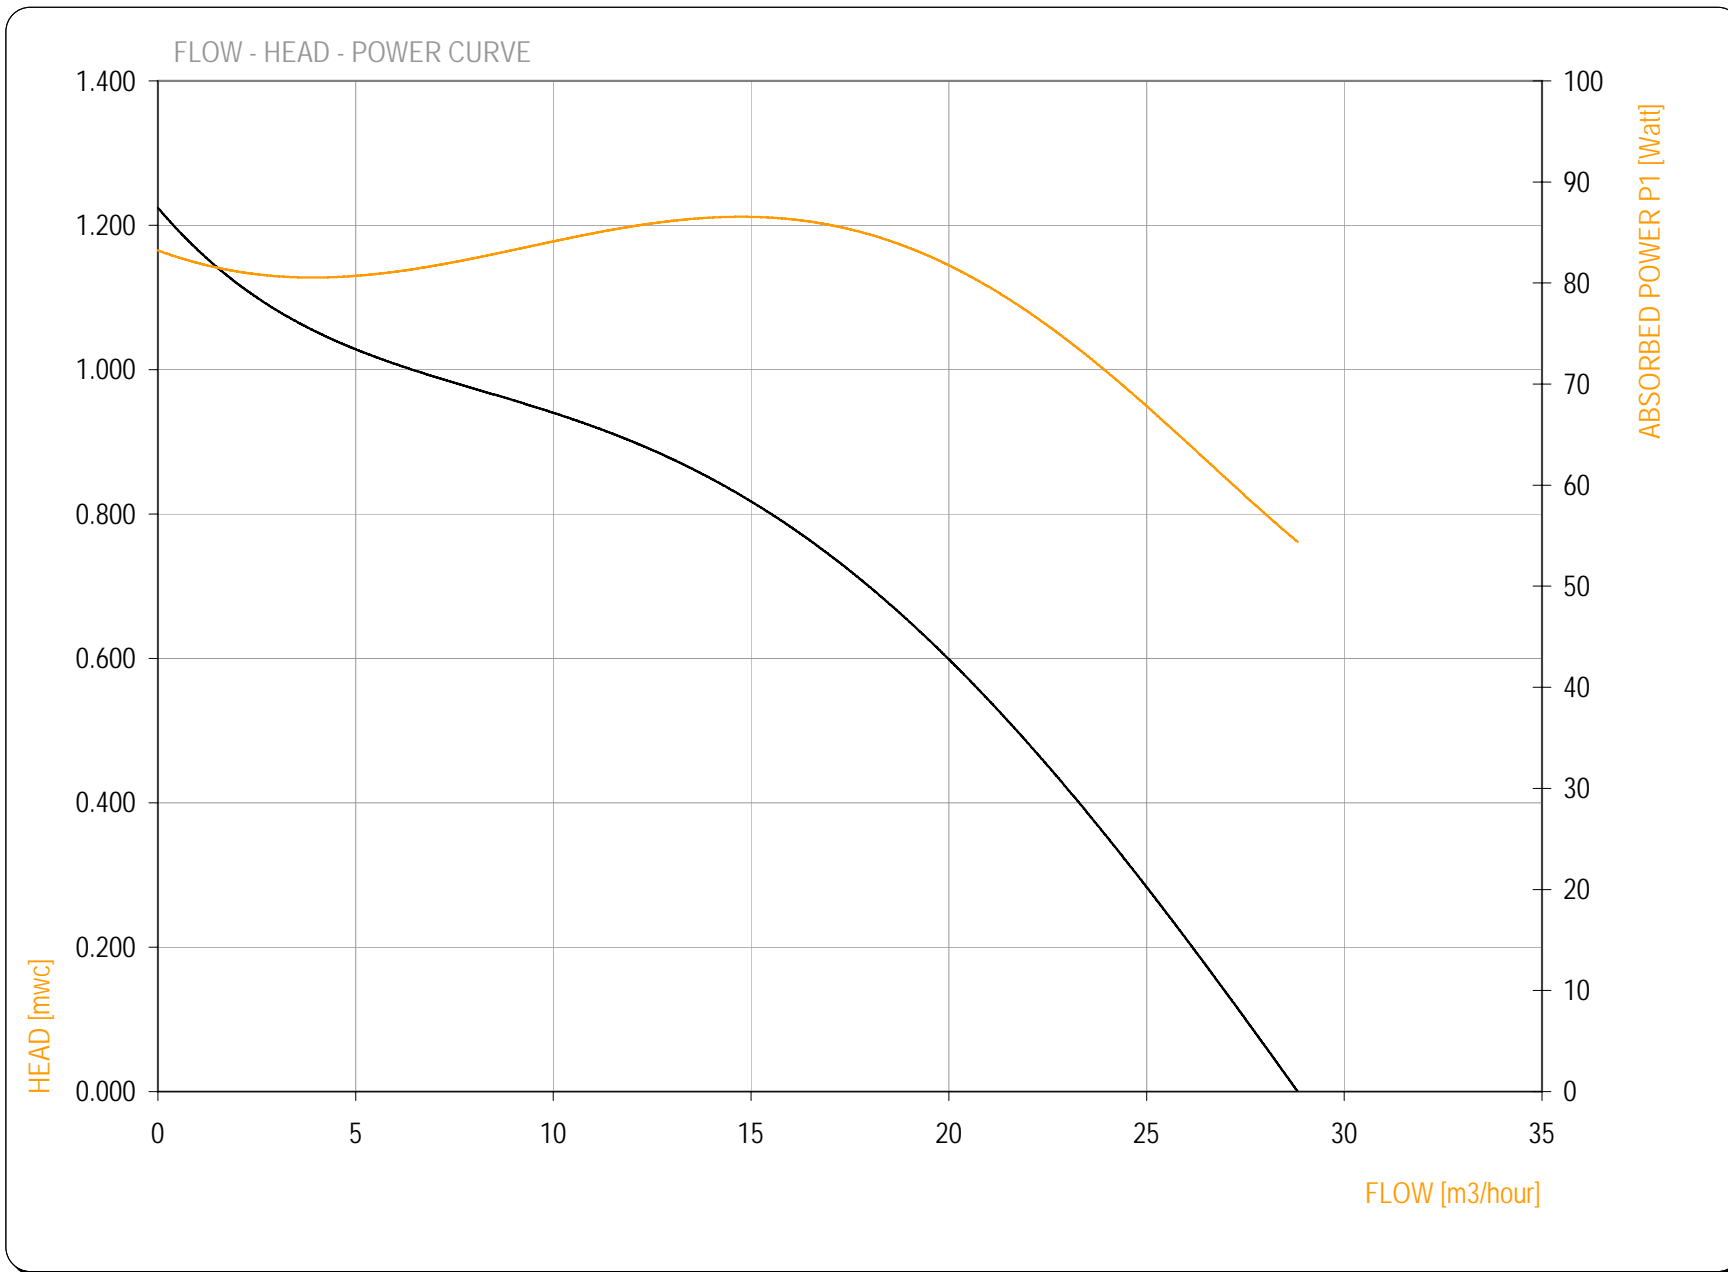

Speed **1050** rpm

PUMPDATA

- Power Curve
- Capacity Curve