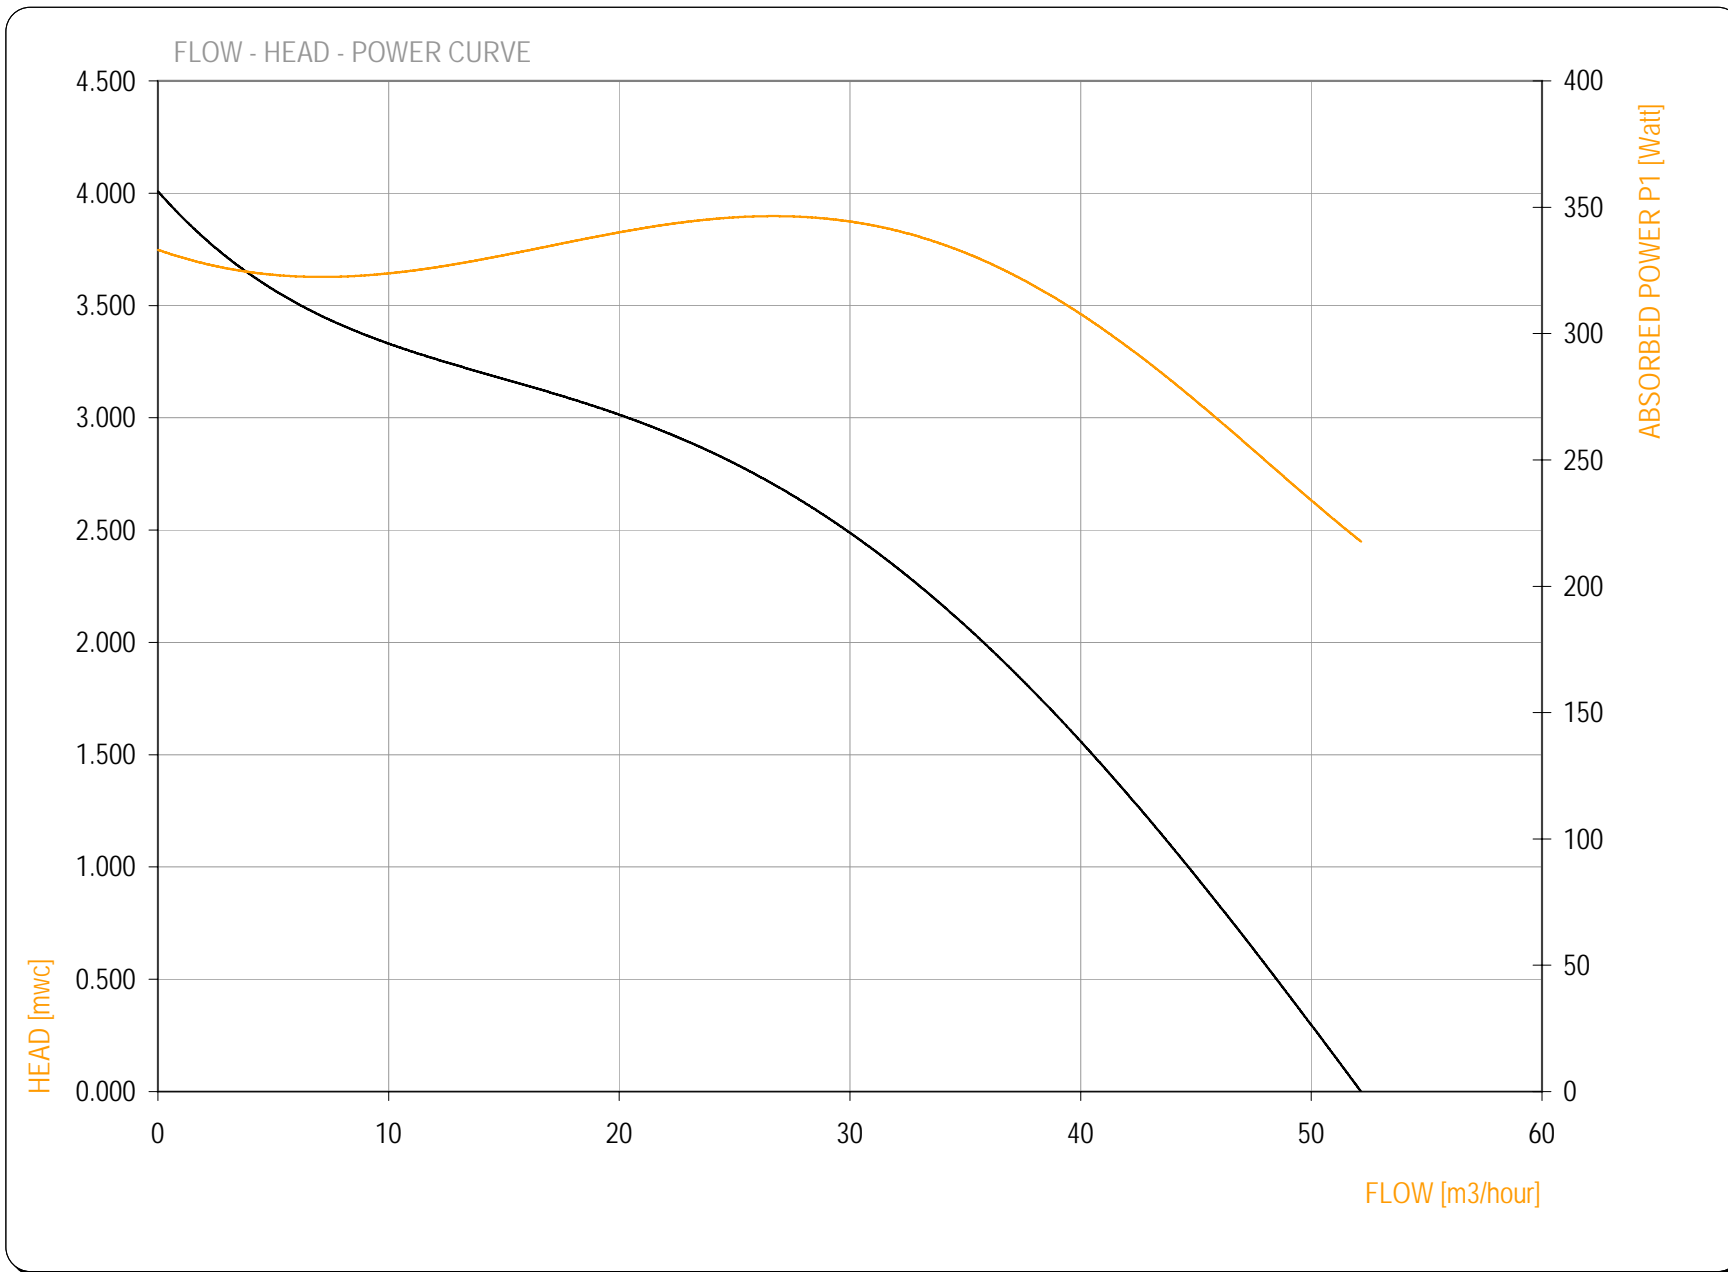

Speed **1900** rpm

PUMPDATA

- Power Curve
- Capacity Curve