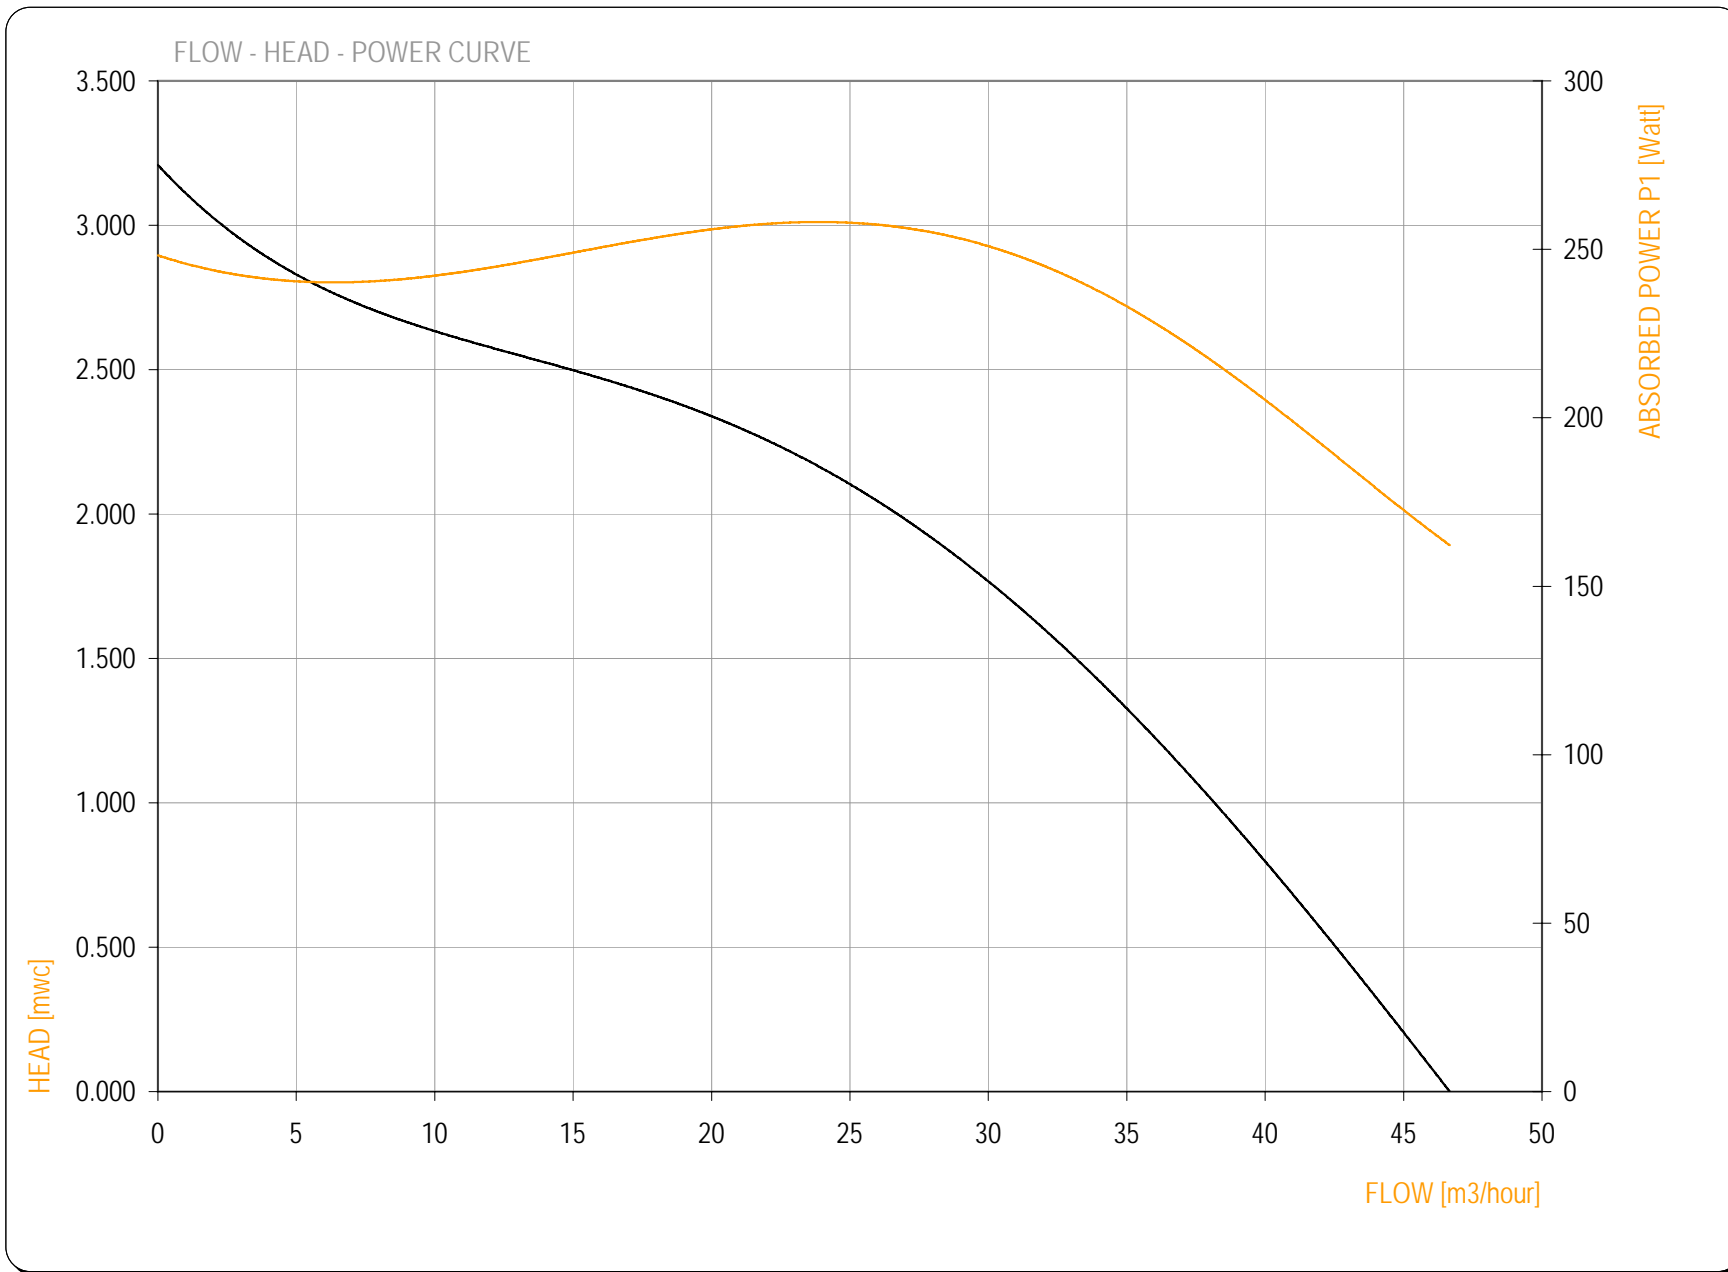

Speed **1700** rpm

PUMPDATA

- Power Curve
- Capacity Curve