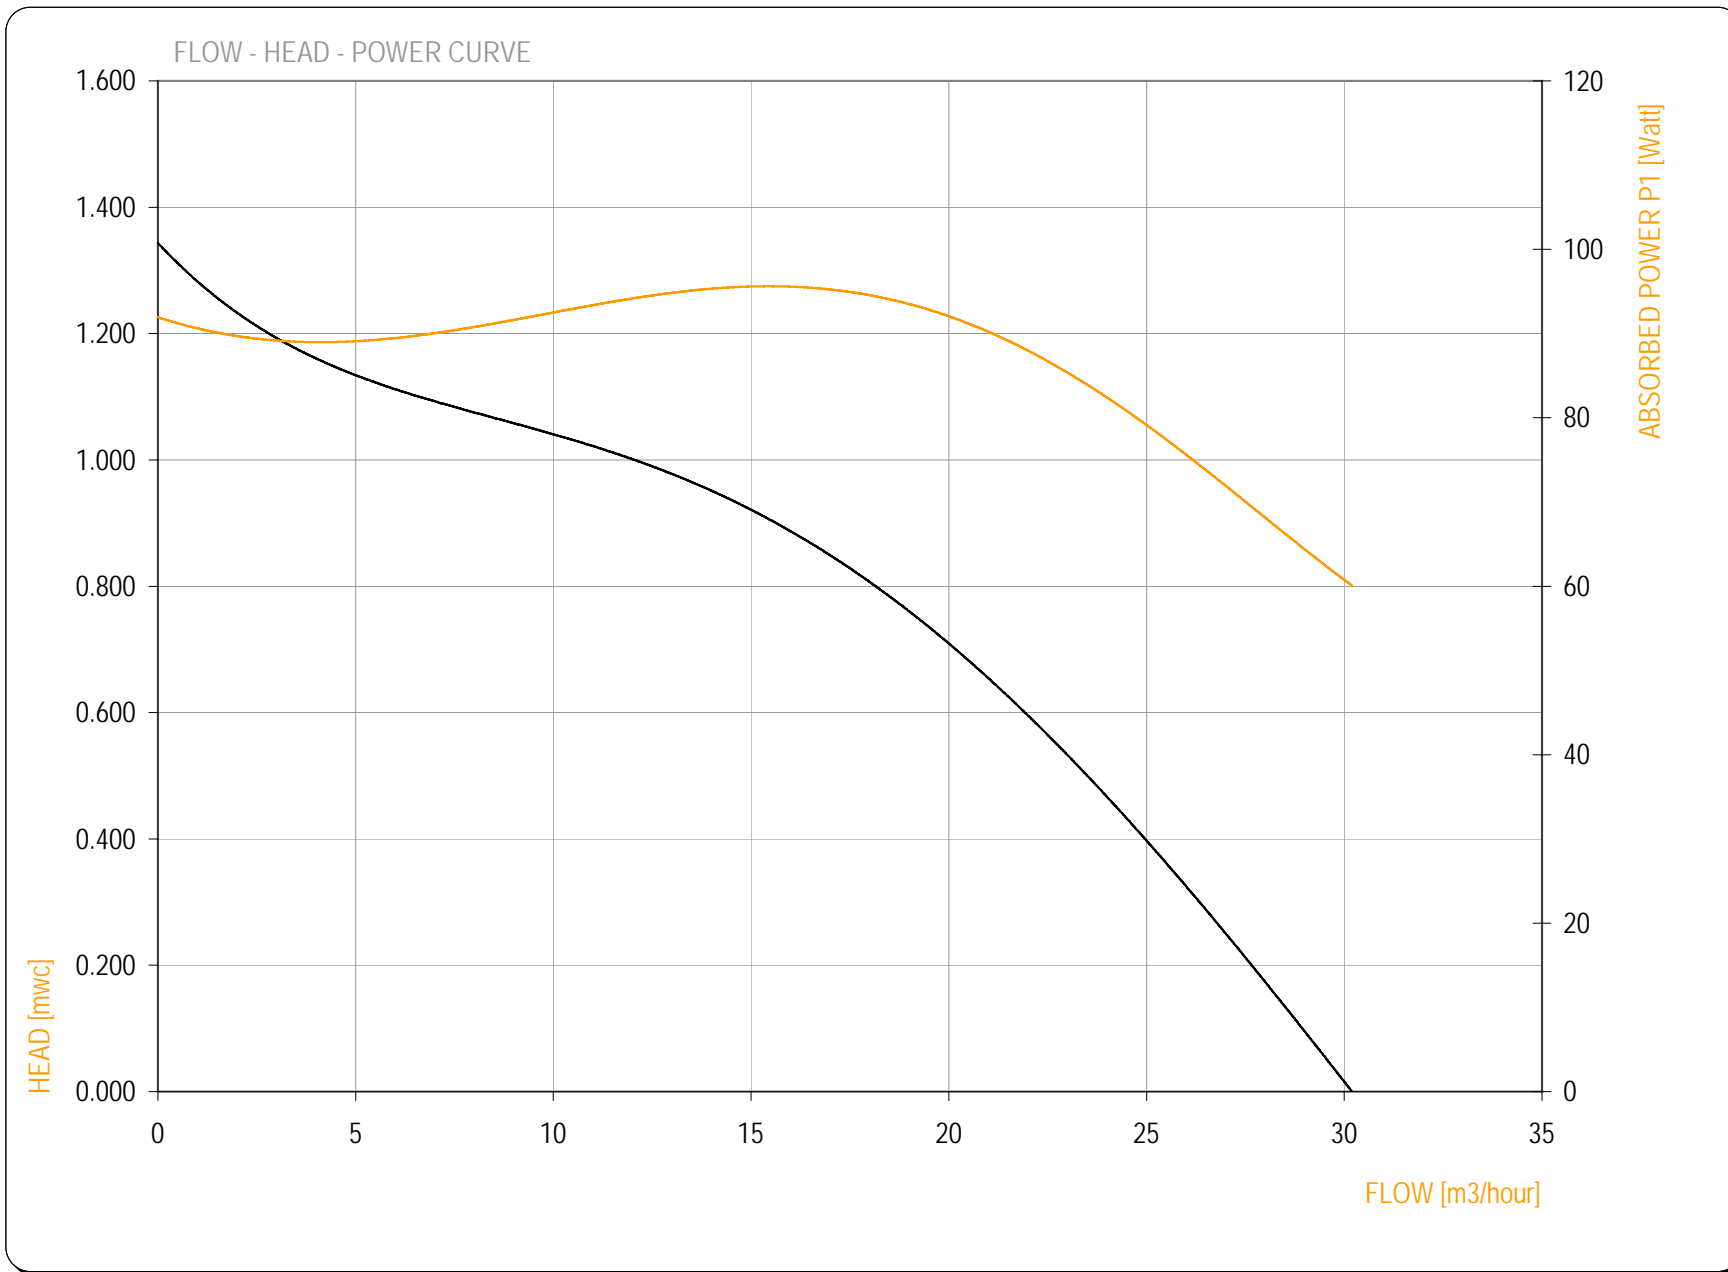

Speed **1100** rpm

PUMPDATA

- Power Curve
- Capacity Curve