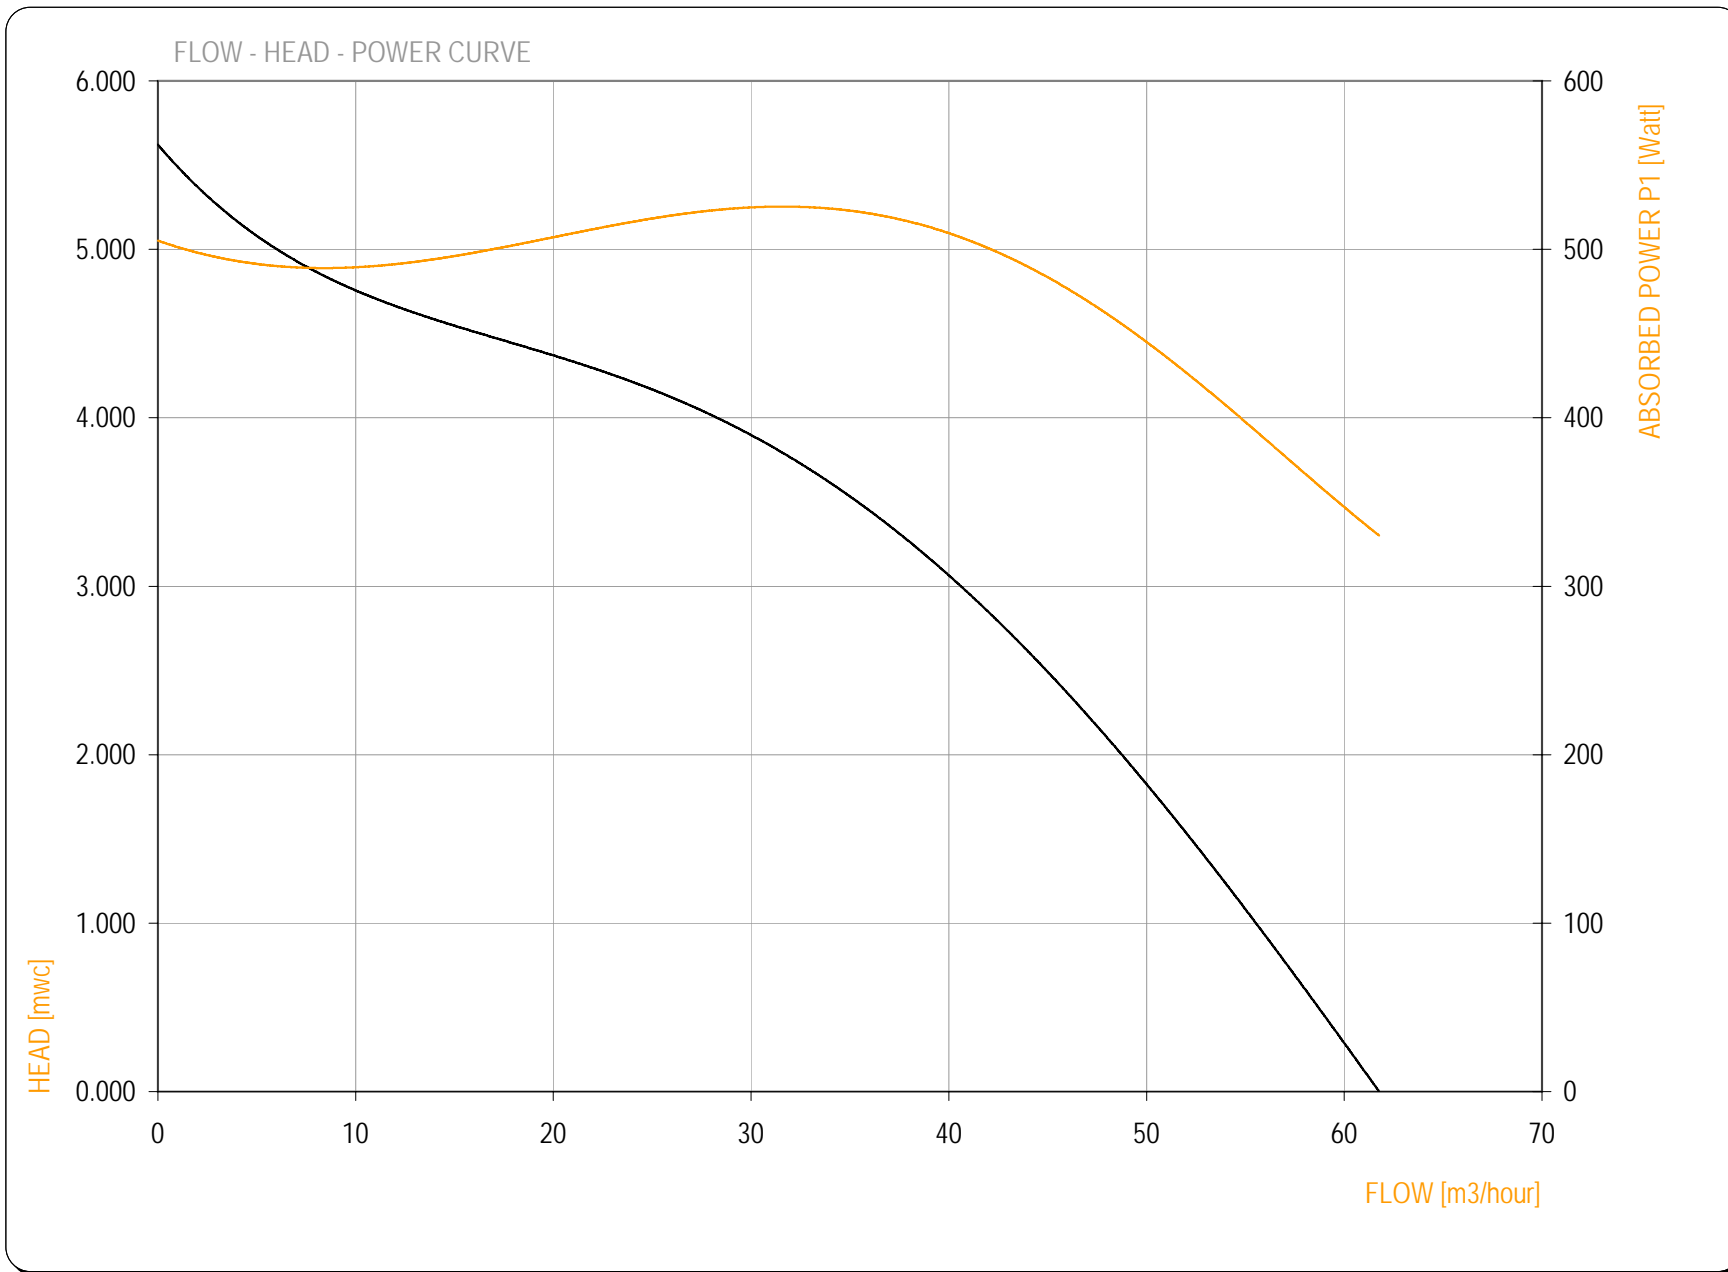

Speed **2150** rpm

PUMPDATA

— Power Curve
 — Capacity Curve

AIR AQUA - SPECIALIST IN AIR / WATER QUALITY PRODUCTS
 ACHTHOEVENWEG 8c - 7551 SK - STAPHORST - THE NETHERLANDS
 T +31 (0) 522 468 963 - F +31 (0) 522 468 944 - info@air-aqua.nl

Speed 2200 rpm

PUMPDATA

- Power Curve
- Capacity Curve

AIR AQUA - SPECIALIST IN AIR / WATER QUALITY PRODUCTS
 ACHTHOEVENWEG 8c - 7551 SK - STAPHORST - THE NETHERLANDS
 T +31 (0) 522 468 963 - F +31 (0) 522 468 944 - info@air-aqua.nl