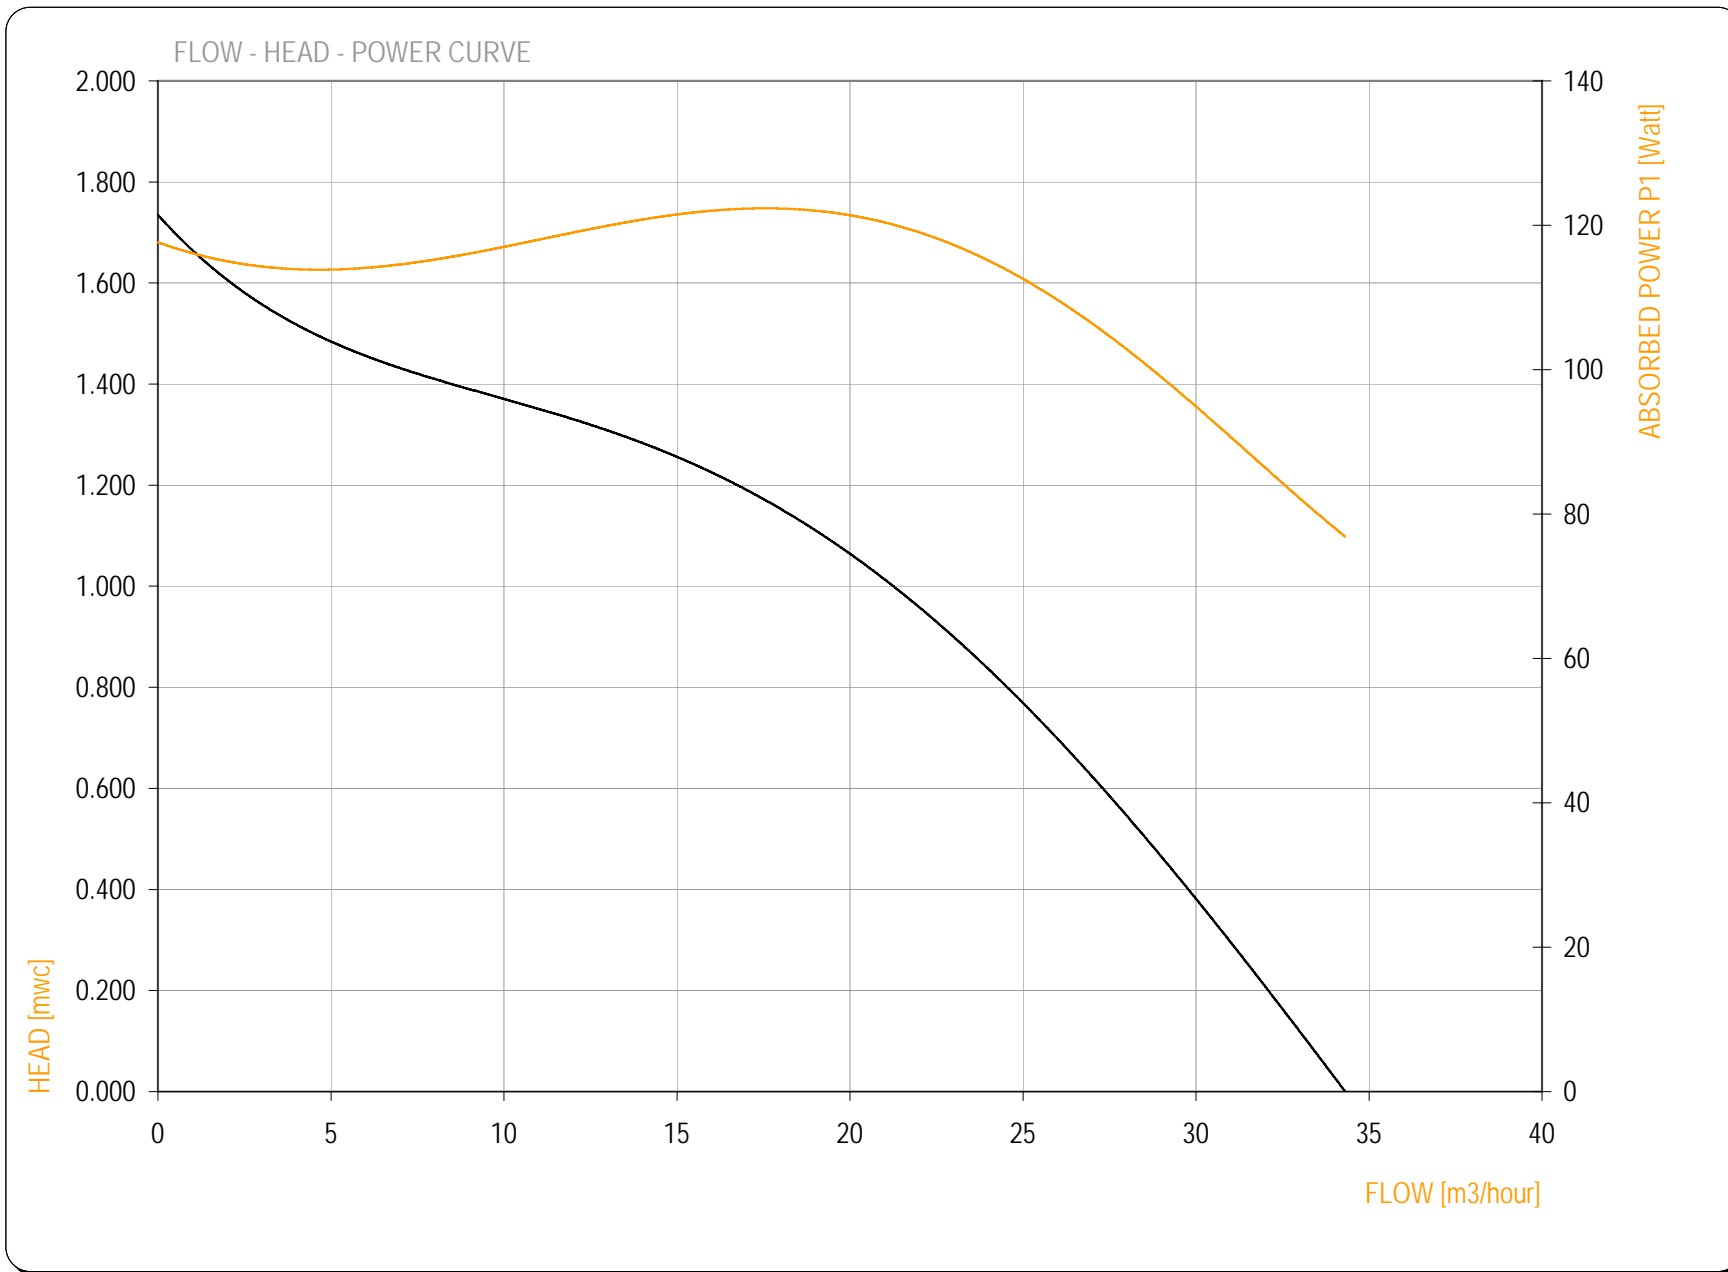

Speed **1250** rpm

PUMPDATA

- Power Curve
- Capacity Curve