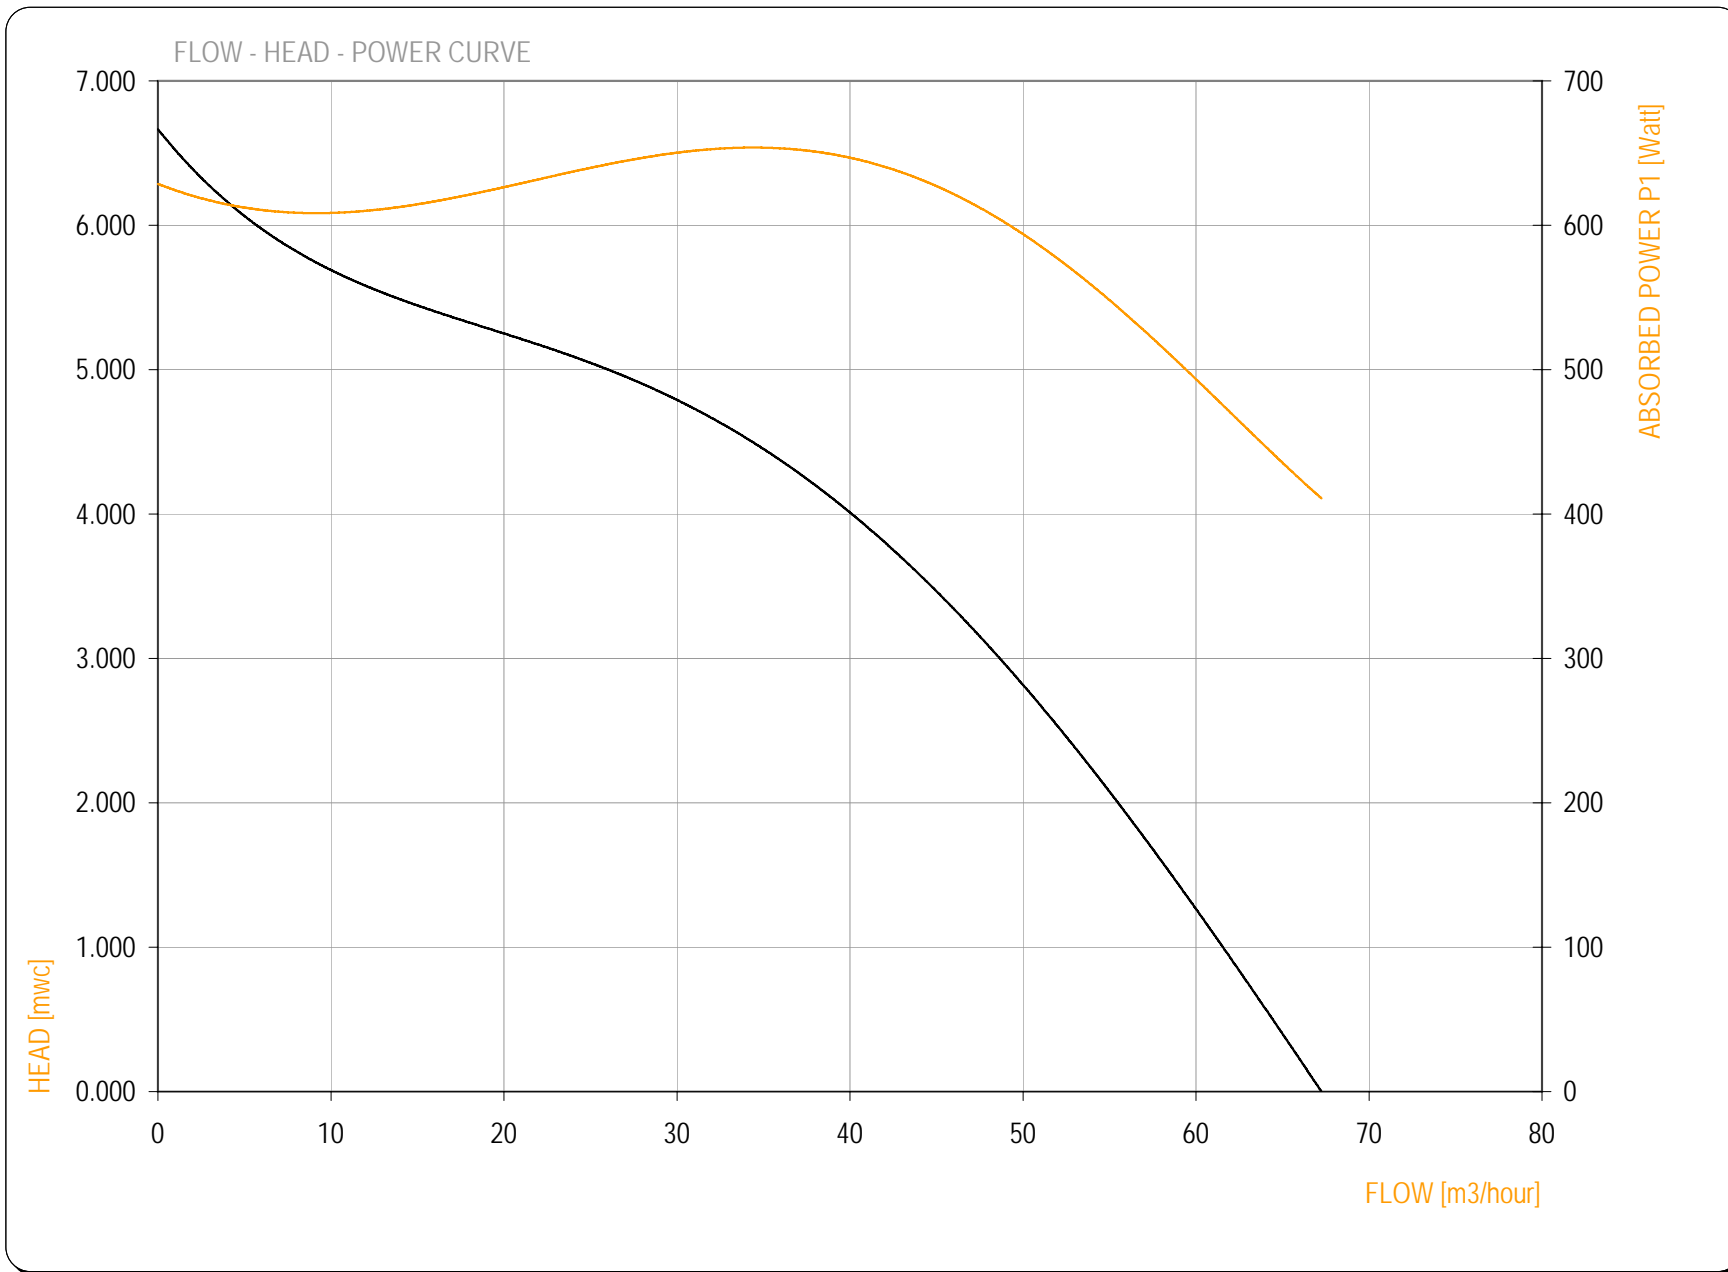

Speed 2300 rpm

PUMPDATA

- Power Curve
- Capacity Curve

AIR AQUA - SPECIALIST IN AIR / WATER QUALITY PRODUCTS
 ACHTHOEVENWEG 8c - 7551 SK - STAPHORST - THE NETHERLANDS
 T +31 (0) 522 468 963 - F +31 (0) 522 468 944 - info@air-aqua.nl

Speed 2350 rpm

PUMPDATA

- Power Curve
- Capacity Curve

AIR AQUA - SPECIALIST IN AIR / WATER QUALITY PRODUCTS
 ACHTHOEVENWEG 8c - 7551 SK - STAPHORST - THE NETHERLANDS
 T +31 (0) 522 468 963 - F +31 (0) 522 468 944 - info@air-aqua.nl

Speed 2400 rpm

PUMPDATA

- Power Curve
- Capacity Curve

AIR AQUA - SPECIALIST IN AIR / WATER QUALITY PRODUCTS
 ACHTHOEVENWEG 8c - 7551 SK - STAPHORST - THE NETHERLANDS
 T +31 (0) 522 468 963 - F +31 (0) 522 468 944 - info@air-aqua.nl