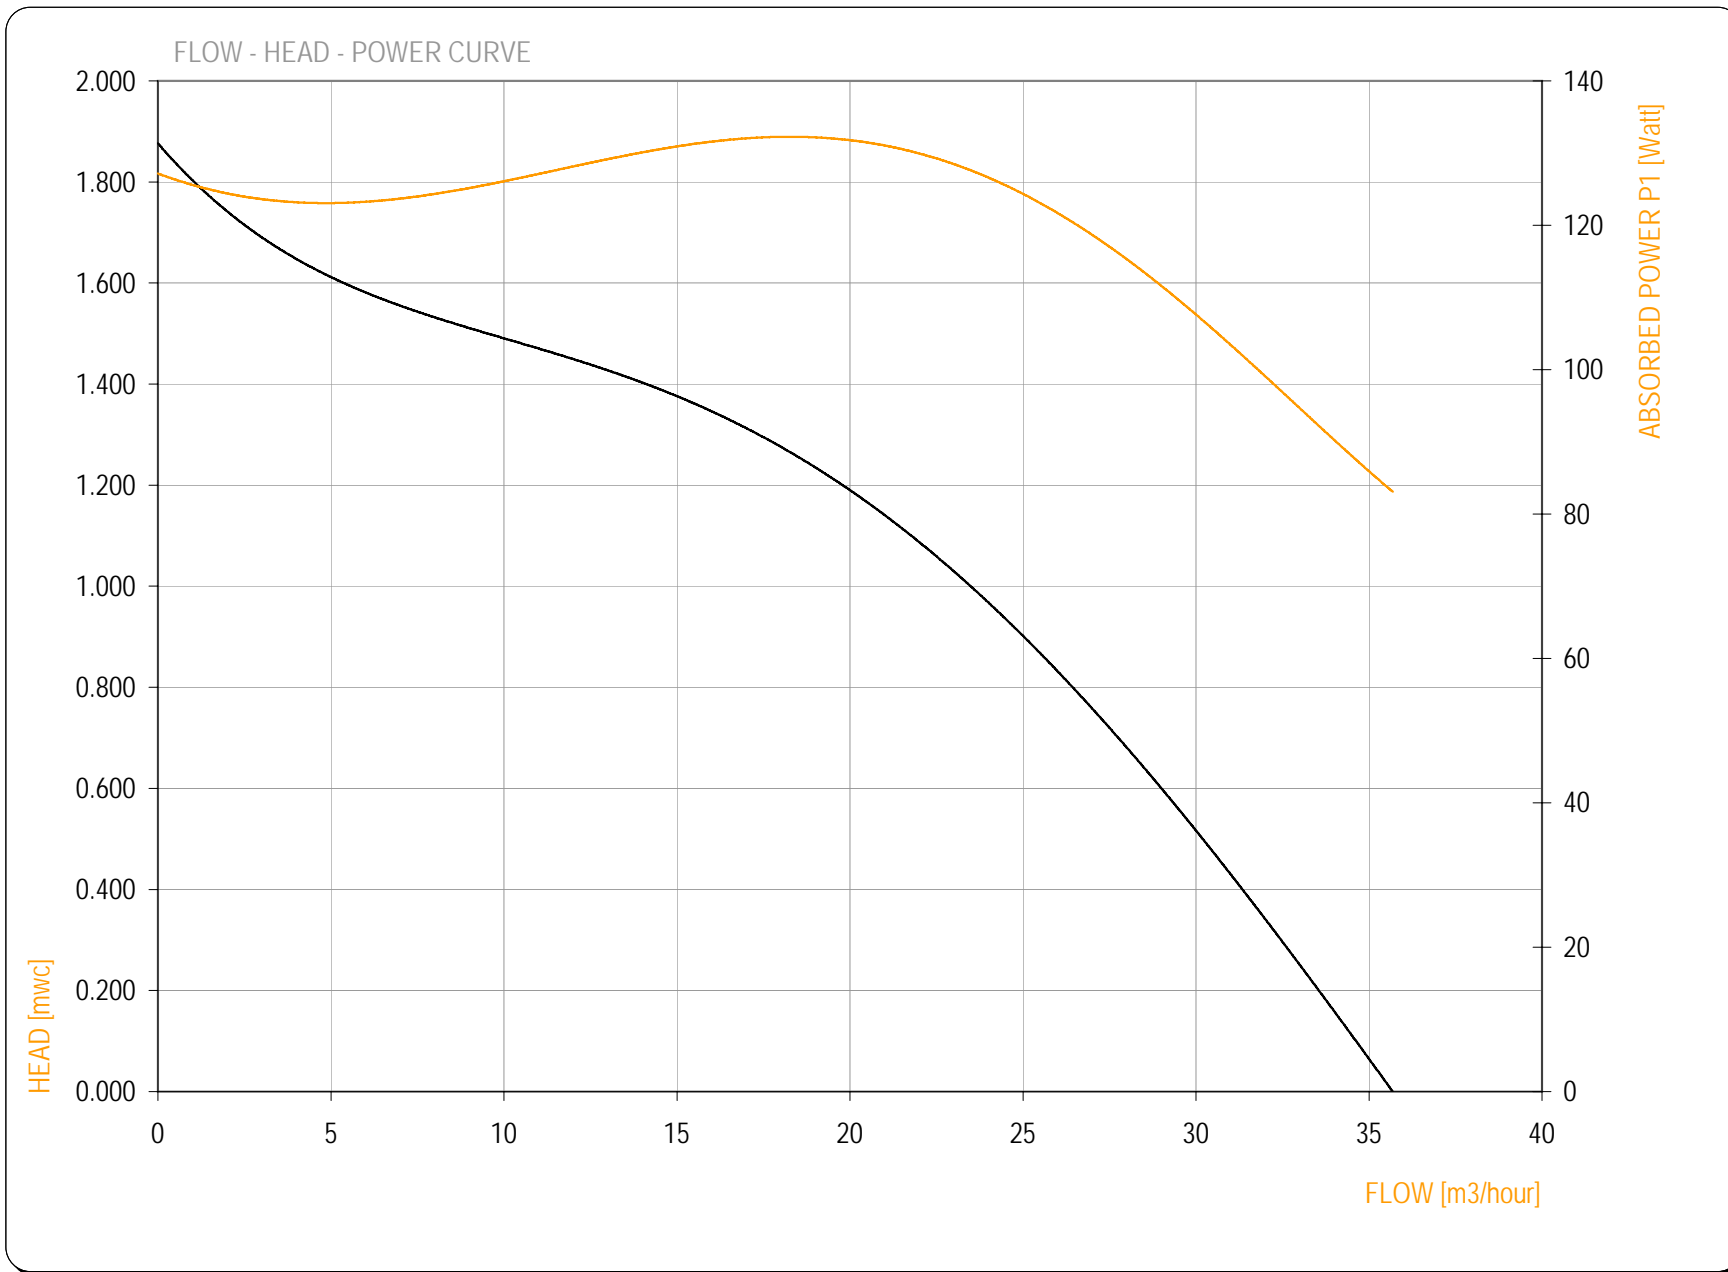

Speed **1300** rpm

PUMPDATA

- Power Curve
- Capacity Curve