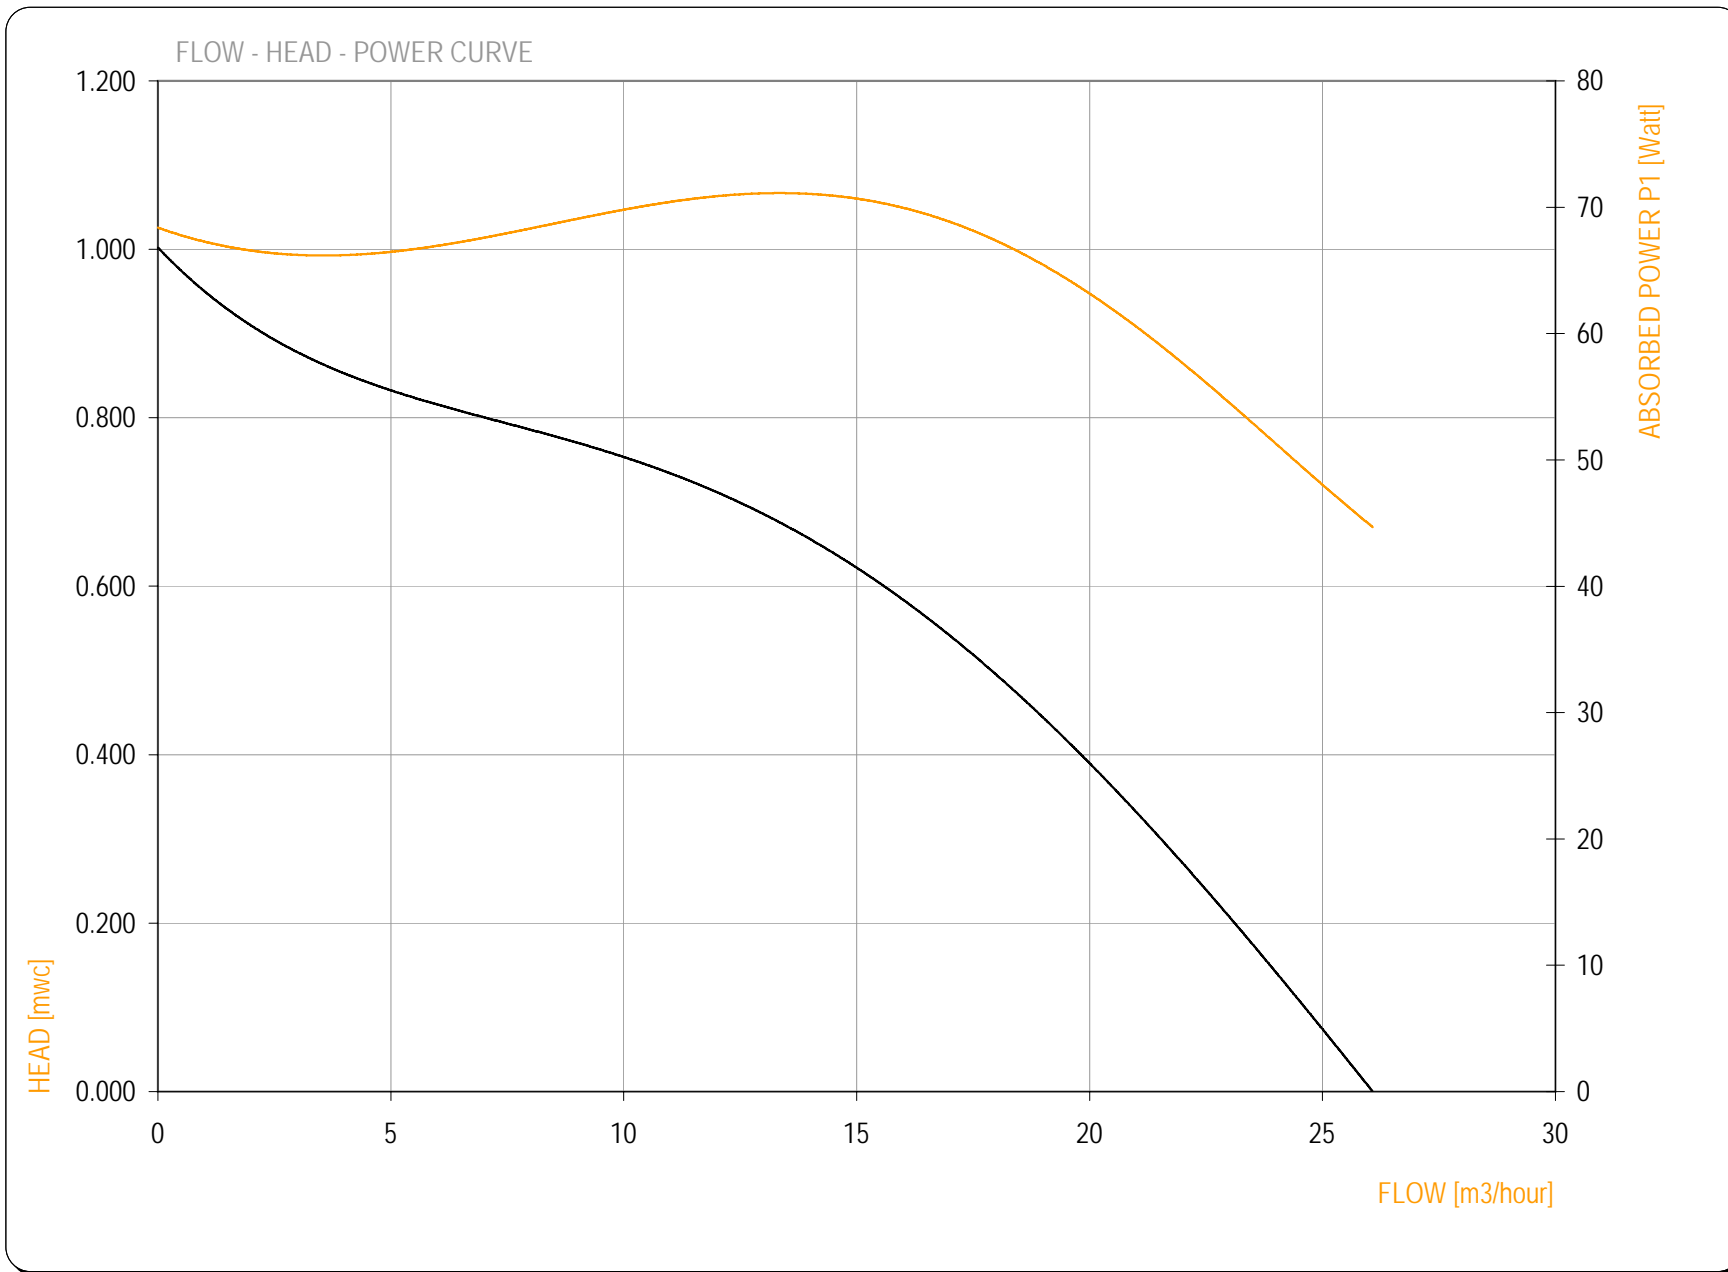

Speed 950 rpm

PUMPDATA

- Power Curve
- Capacity Curve